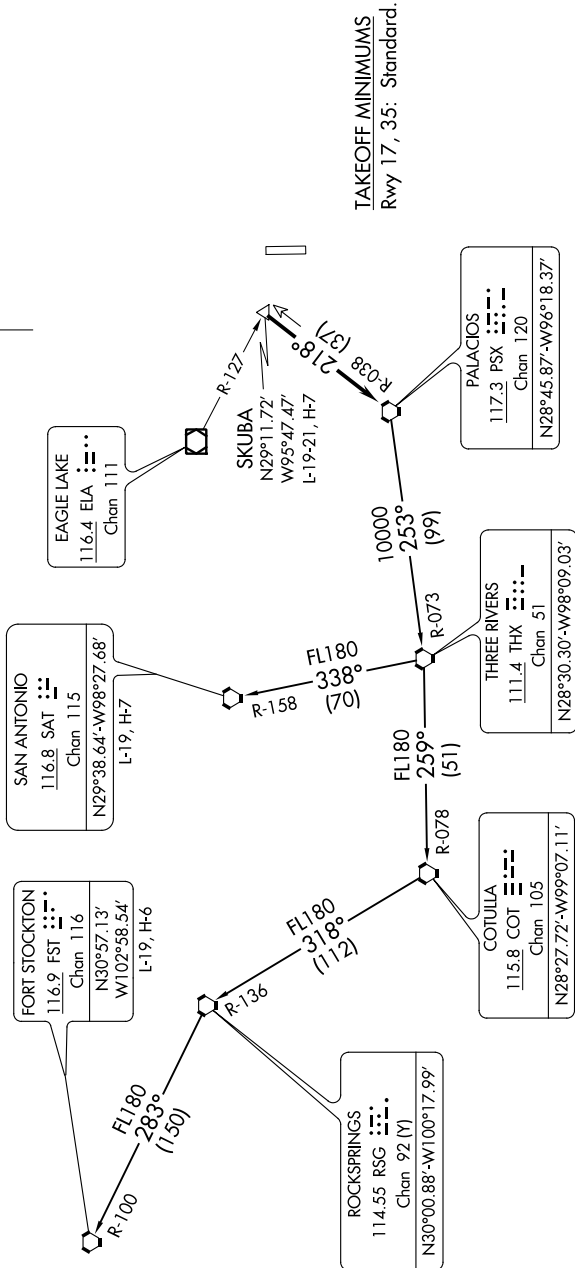

SC-5, 16 JUL 2020 to 13 AUG 2020

TOP ALTITUDE:
ASSIGNED BY ATC

ASOS 119.925
CLNC DEL 125.2
CTAF 123.0
HOUSTON DEP CON 134.45 284.0

TAKEOFF MINIMUMS
Rwy 17, 35: Standard.

(NARRATIVE ON FOLLOWING PAGE)

SC-5, 16 JUL 2020 to 13 AUG 2020

NOTE: RADAR required.
NOTE: Chart not to scale.