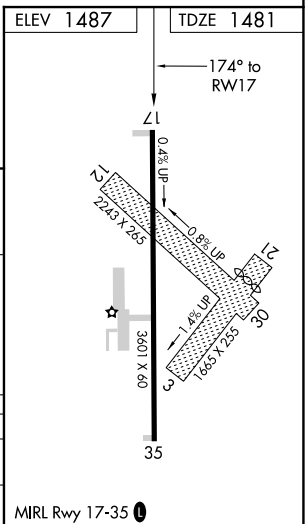

WAAS CH 45827 W17A	APP CRS 174°	Rwy Idg 3601 TDZE 1481 Apt Elev 1487
---------------------------------	------------------------	---

RNAV (GPS) RWY 17

BLOSSER MUNI (CNK)

RNP APCH.	MISSED APPROACH: Climb to 4000 direct YEWTO and hold.
<p>When local altimeter setting not received, use Hebron altimeter setting and increase all MDA 100 feet. VDP NA when using Hebron altimeter setting.</p>	

ASOS 123.825	KANSAS CITY CENTER 134.9 363.2	UNICOM 122.8 (CTAF) 0
------------------------	--	---------------------------------

CATEGORY	A	B	C	D
LP MDA	1800-1	319 (400-1)		NA
LNAV MDA	1960-1	479 (500-1)		NA