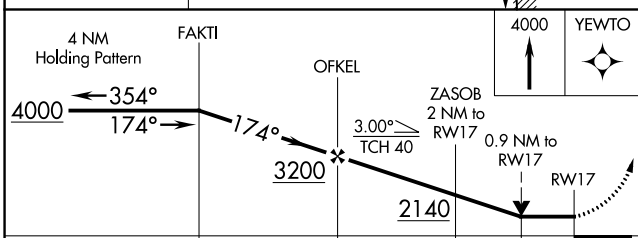

WAAS CH 45827 W17A	APP CRS 174°	Rwy Idg 3601 TDZE 1481 Apt Elev 1487

RNAV (GPS) RWY 17

BLOSSER MUNI (CNK)

RNP APCH.	MISSED APPROACH: Climb to 4000 direct YEWTO and hold.
When local altimeter setting not received, use Hebron altimeter setting and increase all MDA 100 feet. VDP NA when using Hebron altimeter setting.	

ASOS 123.825	KANSAS CITY CENTER 134.9 363.2	UNICOM 122.8 (CTAF) 0

CATEGORY	A	B	C	D
LP MDA	1800-1	319 (400-1)		NA
LNAV MDA	1960-1	479 (500-1)		NA

NC-2, 16 JUL 2020 to 13 AUG 2020

NC-2, 16 JUL 2020 to 13 AUG 2020