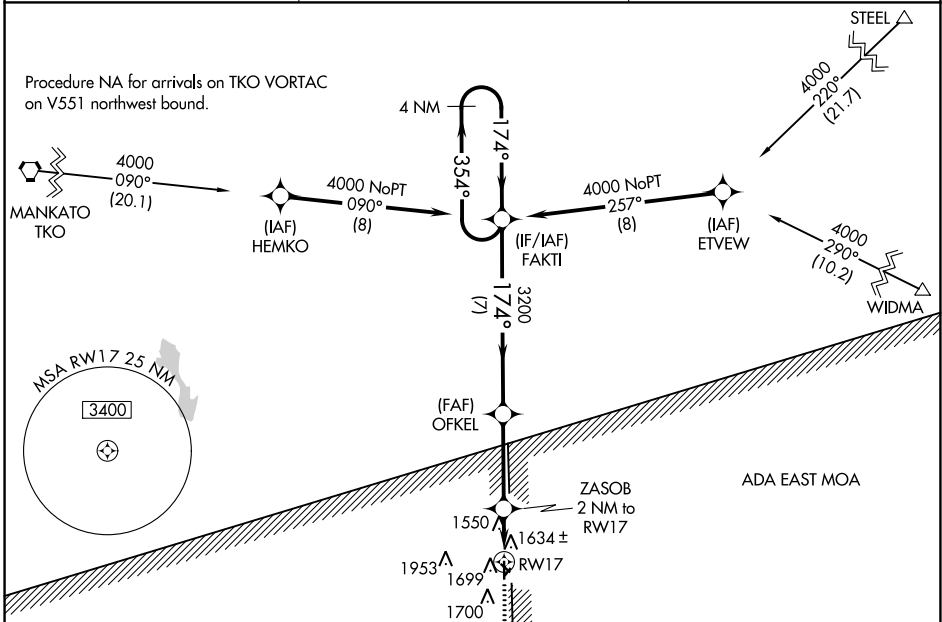

WAAS CH 45827 W17A	APP CRS 174°	Rwy Idg 3601 TDZE 1481 Apt Elev 1487
---------------------------------	------------------------	---

RNAV (GPS) RWY 17

BLOSSER MUNI (CNK)

RNP APCH.	MISSED APPROACH: Climb to 4000 direct YEWTO and hold.
<p>When local altimeter setting not received, use Hebron altimeter setting and increase all MDA 100 feet. VDP NA when using Hebron altimeter setting.</p>	

ASOS 123.825	KANSAS CITY CENTER 134.9 363.2	UNICOM 122.8 (CTAF) 0
------------------------	--	---------------------------------

CATEGORY	A	B	C	D
LP MDA	1800-1	319 (400-1)		NA
LNAV MDA	1960-1	479 (500-1)		NA

NC-2, 16 JUL 2020 to 13 AUG 2020

NC-2, 16 JUL 2020 to 13 AUG 2020