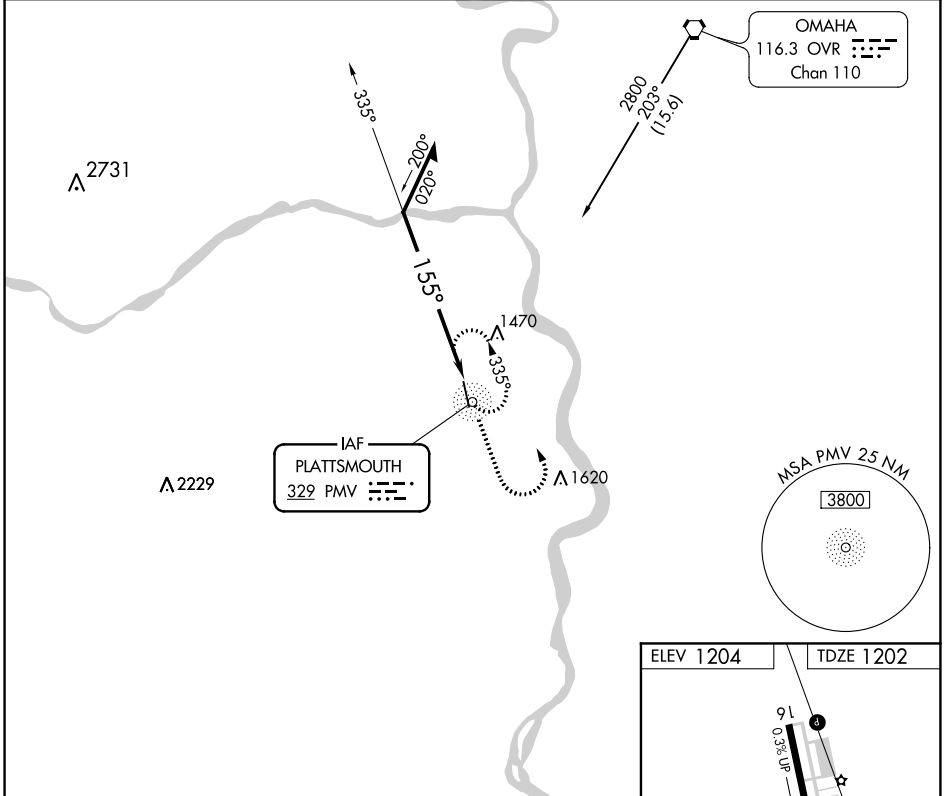

NDB PMV 329	APP CRS 155°	Rwy Idg TDZE Apt Elev	5500 1202 1204
-----------------------	------------------------	-----------------------------	---

NDB RWY 16

PLATTSMOUTH MUNI (PMV)

▲ NA When local altimeter setting not received, use Offutt AFB altimeter setting and increase all MDA 60 feet.

MISSED APPROACH: Climb to 2800 then left turn direct PMV NDB and hold.

AWOS-3 118.975	OMAHA APP CON 120.1 354.05	UNICOM 122.7 (CTAF) 📻
--------------------------	--------------------------------------	--

NC-2, 16 JUL 2020 to 13 AUG 2020

NC-2, 16 JUL 2020 to 13 AUG 2020

CATEGORY	A	B	C	D
S-16	1840-1	638 (700-1)	NA	
CIRCLING	1840-1	636 (700-1)	NA	

MIRL Rwy 16-34 **📻**
REL Rws 16 and 34 **📻**