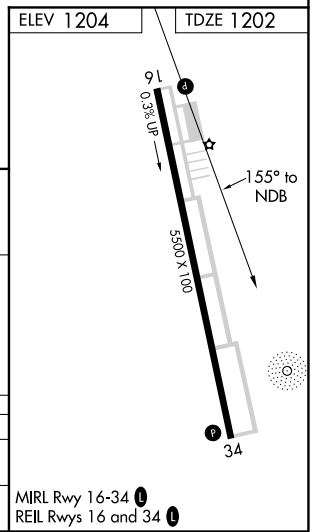

NDB PMV 329	APP CRS 155°	Rwy Idg TDZE Apt Elev	5500 1202 1204
-----------------------	------------------------	-----------------------------	---

NDB RWY 16

PLATTSMOUTH MUNI (PMV)

▲ NA When local altimeter setting not received, use Offutt AFB altimeter setting and increase all MDA 60 feet.

MISSED APPROACH: Climb to 2800 then left turn direct PMV NDB and hold.

AWOS-3 118.975	OMAHA APP CON 120.1 354.05	UNICOM 122.7 (CTAF) 📻
--------------------------	--------------------------------------	--

NC-2, 16 JUL 2020 to 13 AUG 2020

NC-2, 16 JUL 2020 to 13 AUG 2020

CATEGORY	A	B	C	D
S-16	1840-1	638 (700-1)	NA	
CIRCLING	1840-1	636 (700-1)	NA	

MIRL Rwy 16-34 **📻**
REL Rws 16 and 34 **📻**