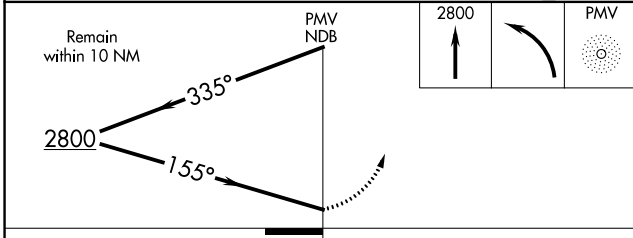

CATEGORY	A	B	C	D
S-16	1840-1	638 (700-1)	NA	
CIRCLING	1840-1	636 (700-1)	NA	

MIRL Rwy 16-34 **📻**
REL Rws 16 and 34 **📻**