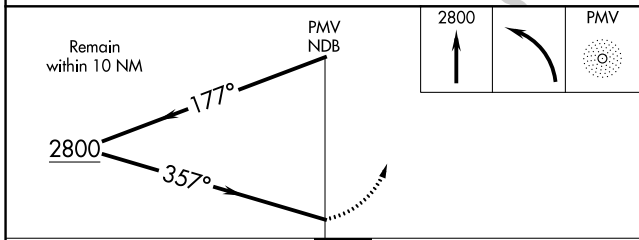

MISSED APPROACH: Climb to 2800 then left turn direct PMV NDB and hold.

AWOS-3 118.975	OMAHA APP CON 120.1 354.05	UNICOM 122.7 (CTAF) 0
--------------------------	--------------------------------------	---------------------------------