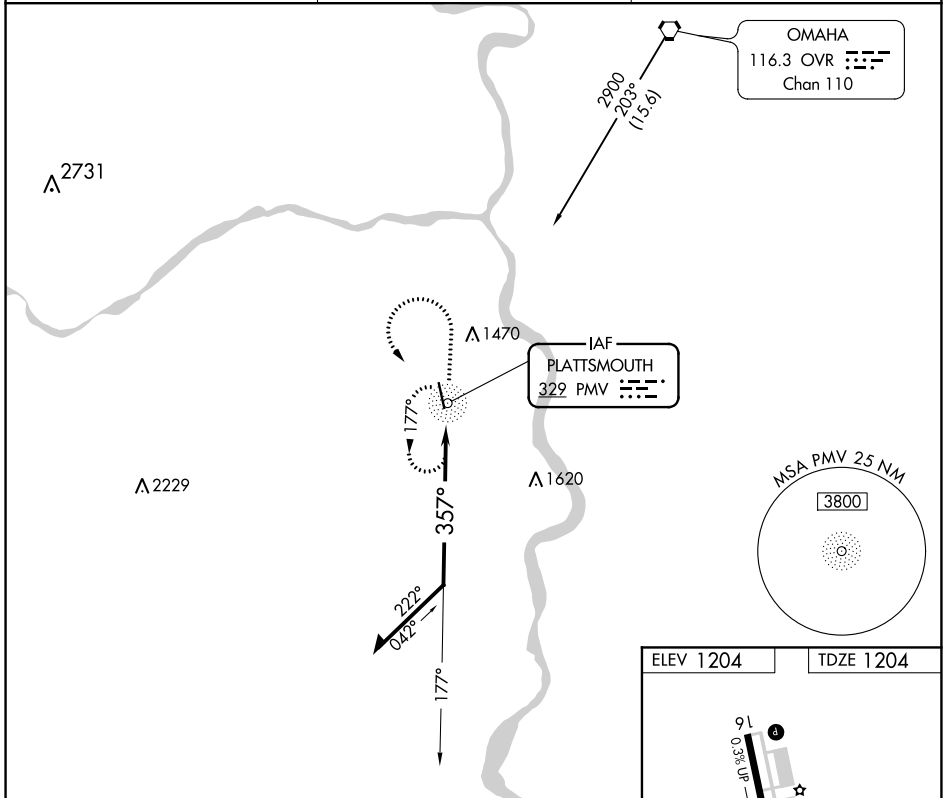

NDB PMV 329	APP CRS 357°	Rwy Idg TDZE Apt Elev	5500 1204 1204
-----------------------	------------------------	-----------------------------	---

NDB RWY 34

PLATTSMOUTH MUNI (PMV)

⚠ When local altimeter setting not received, use Offutt AFB altimeter setting and increase all MDAs 60 feet.

MISSED APPROACH: Climb to 2800 then left turn direct PMV NDB and hold.

AWOS-3 118.975	OMAHA APP CON 120.1 354.05	UNICOM 122.7 (CTAF) 0
--------------------------	--------------------------------------	---------------------------------

CATEGORY	A	B	C	D
S-34	1840-1	636 (700-1)		NA
CIRCLING	1840-1	636 (700-1)		NA

NC-2, 16 JUL 2020 to 13 AUG 2020

NC-2, 16 JUL 2020 to 13 AUG 2020