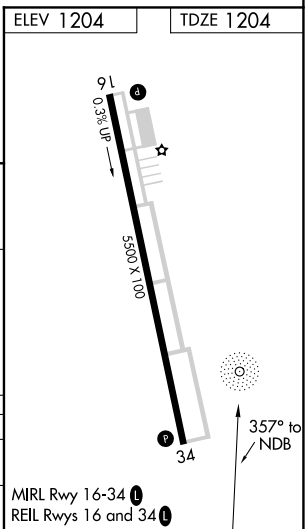

NC-2, 16 JUL 2020 to 13 AUG 2020

NC-2, 16 JUL 2020 to 13 AUG 2020