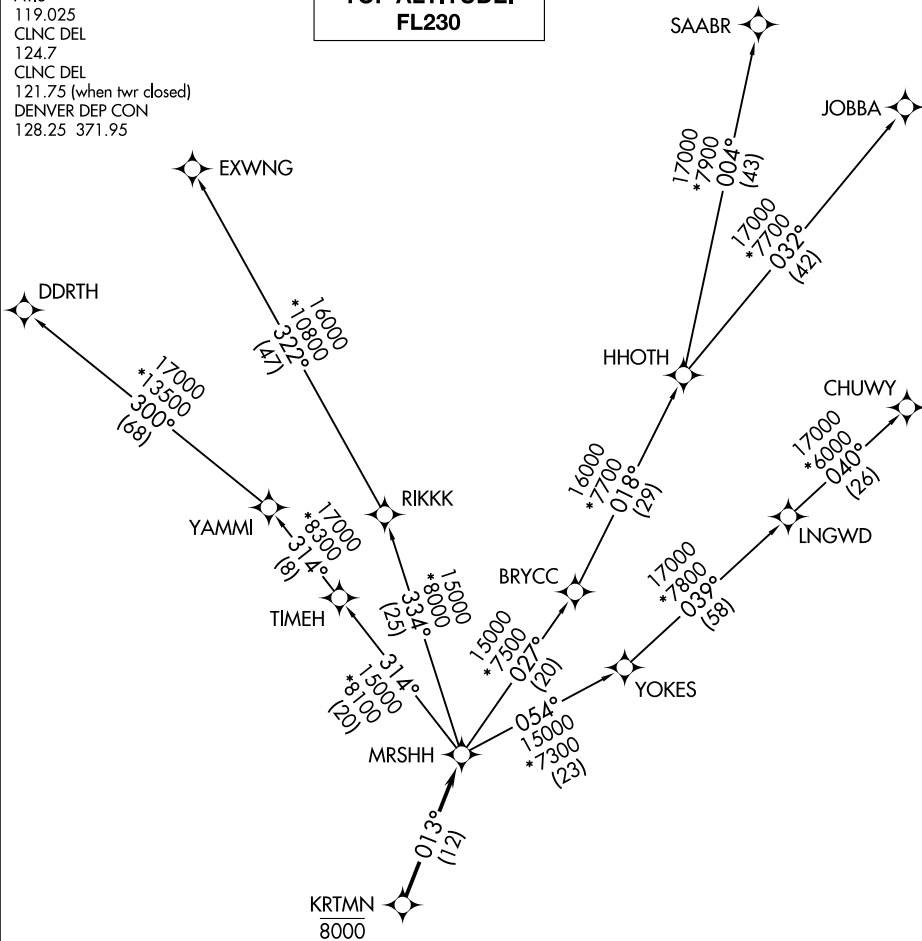

**TOP ALTITUDE:
FL230**

ATIS
119.025
CLNC DEL
124.7
CLNC DEL
121.75 (when twr closed)
DENVER DEP CON
128.25 371.95

SW-1, 16 JUL 2020 to 13 AUG 2020

SW-1, 16 JUL 2020 to 13 AUG 2020

TAKEOFF MINIMUMS

Rwys 8, 17, 26, 35: Standard.

NOTE: DME/DME/IRU or GPS required.

NOTE: RNAV 1.

NOTE: Turbojets only.

NOTE: RADAR required.

NOTE: Chart not to scale.

(NARRATIVE ON FOLLOWING PAGE)