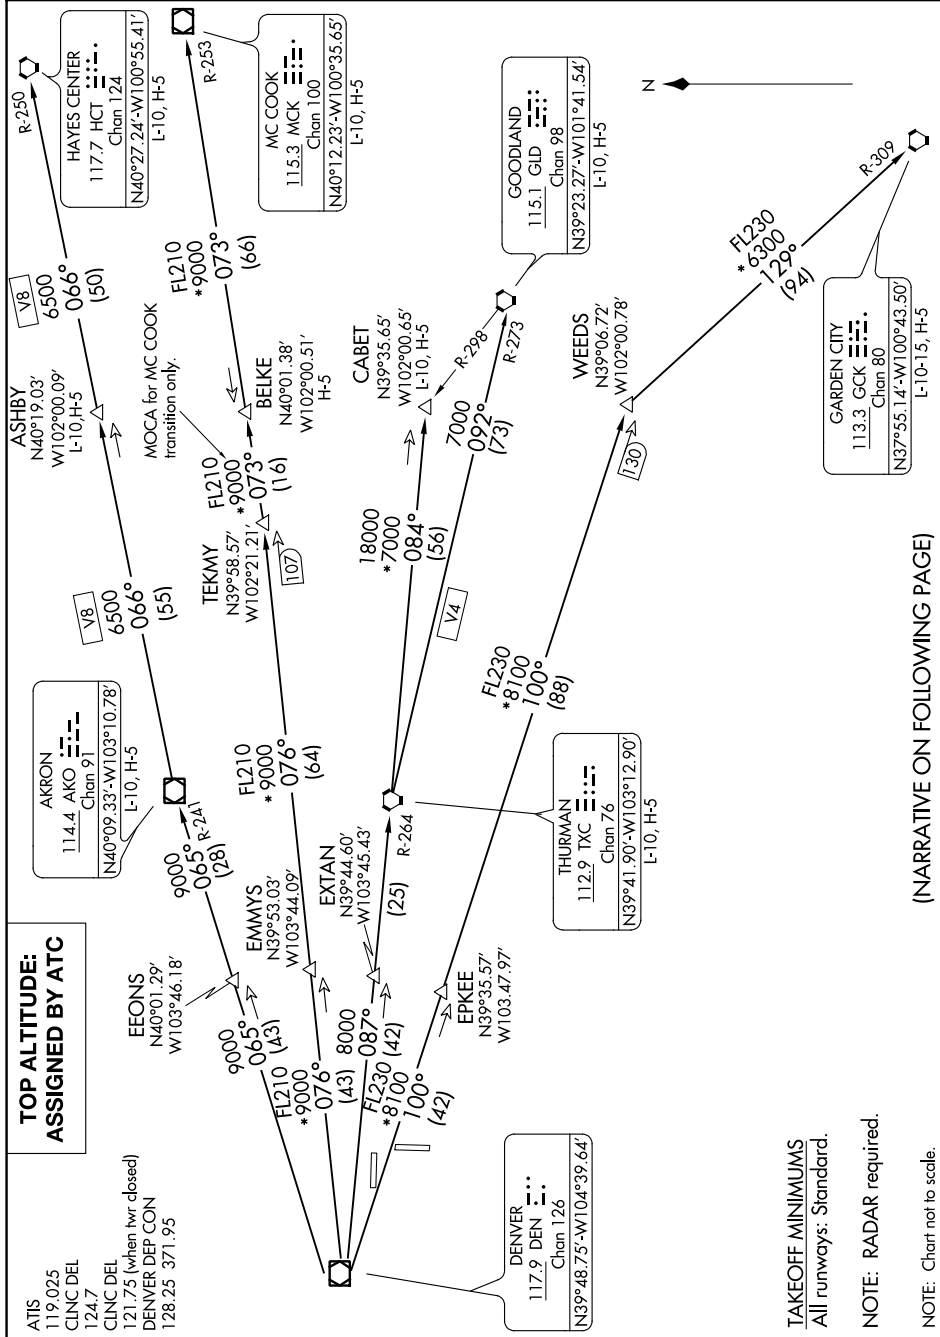

PLAINS ONE DEPARTURE

AL-6851 (FAA)

COLORADO AIR AND SPACE PORT (CFO)
DENVER, COLORADO

SW-1, 16 JUL 2020 to 13 AUG 2020

**TOP ALTITUDE:
ASSIGNED BY ATC**

TAKEOFF MINIMUMS
All runways: Standard.
NOTE: RADAR required.

NOTE: Chart not to scale.

(NARRATIVE ON FOLLOWING PAGE)

SW-1, 16 JUL 2020 to 13 AUG 2020