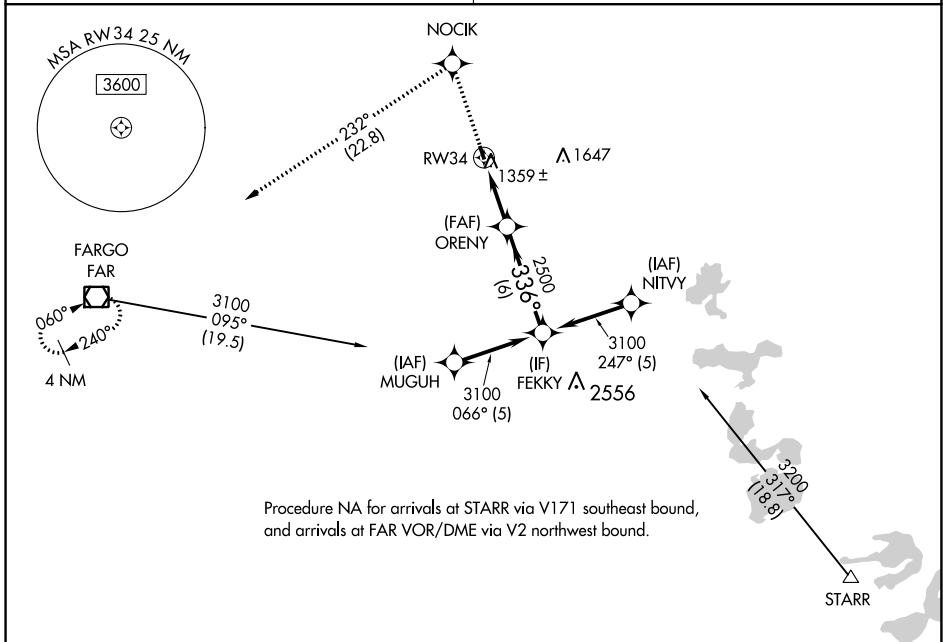

APP CRS 336°	Rwy Idg TDZE Apt Elev	3398 1207 1210
------------------------	-----------------------------	---

RNAV (GPS) RWY 34

HAWLEY MUNI (Ø4Y)

<p>NA DME/DME RNP-0.3 NA. Use Fargo, ND allimeter setting.</p>	<p>MISSED APPROACH: Climb to 2700 direct NOCIK and left turn via 232° track to FAR VOR/DME and hold.</p>
<p>FARGO APP CON 120.4 377.15</p>	<p>UNICOM 122.8 (CTAF)</p>

NC-1, 16 JUL 2020 to 13 AUG 2020

NC-1, 16 JUL 2020 to 13 AUG 2020

2700	NOCIK	232° tr	FAR	
				FEKKY
				ORENY
				RW34
				3.9 NM
				6 NM
CATEGORY	A	B	C	D
RNAV MDA	1700-1	493 (500-1)	1700-1¼ 493 (500-1¼)	NA
CIRCLING	1760-1	550 (600-1)	1760-1½ 550 (600-1½)	NA