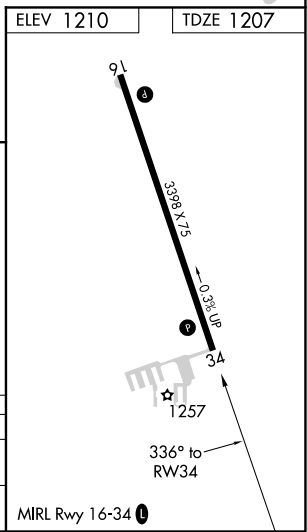

APP CRS 336°	Rwy Idg TDZE Apt Elev	3398 1207 1210
------------------------	-----------------------------	---

RNAV (GPS) RWY 34

HAWLEY MUNI (Ø4Y)

<p>NA DME/DME RNP-0.3 NA. Use Fargo, ND allimeter setting.</p>	<p>MISSED APPROACH: Climb to 2700 direct NOCIK and left turn via 232° track to FAR VOR/DME and hold.</p>
<p>FARGO APP CON 120.4 377.15</p>	<p>UNICOM 122.8 (CTAF)</p>

NC-1, 16 JUL 2020 to 13 AUG 2020

NC-1, 16 JUL 2020 to 13 AUG 2020

2700	NOCIK	232° tr	FAR	
				FEKKY
				ORENY
				RW34
				3.9 NM
				6 NM
CATEGORY	A	B	C	D
RNAV MDA	1700-1	493 (500-1)	1700-1¼ 493 (500-1¼)	NA
CIRCLING	1760-1	550 (600-1)	1760-1½ 550 (600-1½)	NA