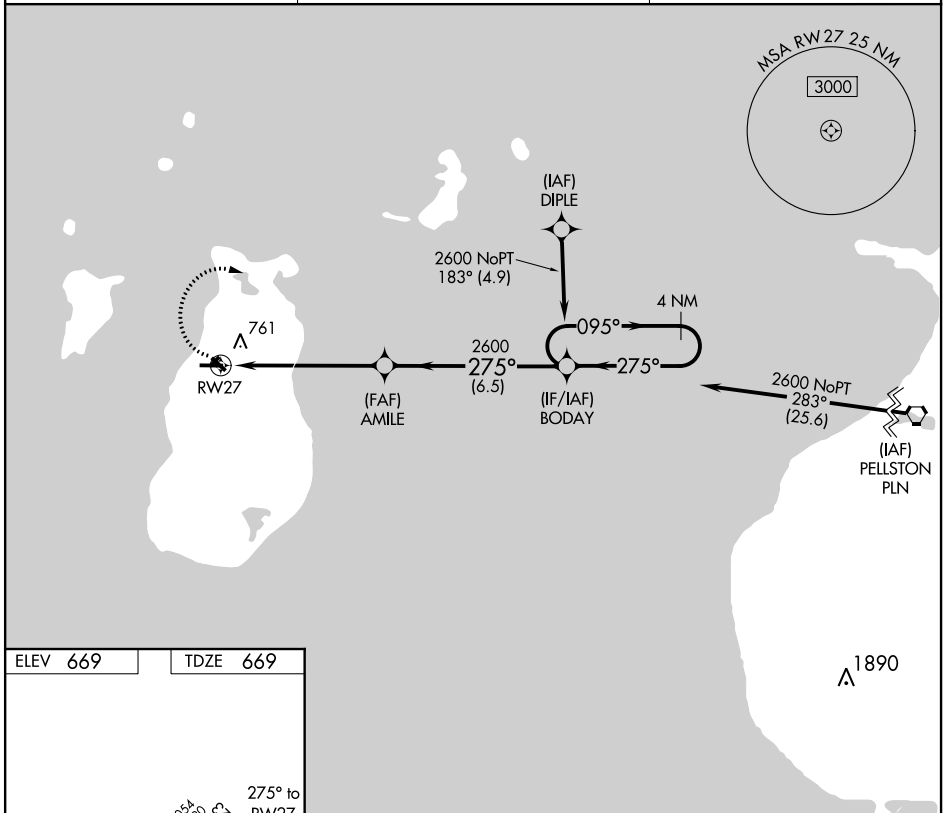

APP CRS	Rwy Idg	<b>4299</b>
<b>275°</b>	TDZE	<b>669</b>
	Apt Elev	<b>669</b>

# RNAV (GPS) RWY 27

BEAVER ISLAND (SJX)

<b>▽</b> <b>▲</b>	DME/DME RNP -0.3 NA. When local altimeter setting not received, use Pellston altimeter setting and increase all MDA 100 feet. Circling NA to Rws 5, 14, 23, 32.	MISSED APPROACH: Climbing right turn to 2600 direct BODAY and hold.
AWOS-3 <b>118.075</b>	MINNEAPOLIS CENTER <b>134.6 354.05</b>	UNICOM <b>122.8 (CTAF) 0</b>

EC-1, 16 JUL 2020 to 13 AUG 2020

EC-1, 16 JUL 2020 to 13 AUG 2020