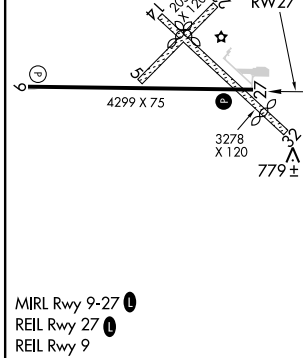

APP CRS	Rwy Idg	<b>4299</b>
<b>275°</b>	TDZE	<b>669</b>
	Apt Elev	<b>669</b>

# RNAV (GPS) RWY 27

BEAVER ISLAND (SJX)

<b>▽</b> <b>▲</b>	DME/DME RNP -0.3 NA. When local altimeter setting not received, use Pellston altimeter setting and increase all MDA 100 feet. Circling NA to Rws 5, 14, 23, 32.	MISSED APPROACH: Climbing right turn to 2600 direct BODAY and hold.
AWOS-3 <b>118.075</b>	MINNEAPOLIS CENTER <b>134.6 354.05</b>	UNICOM <b>122.8 (CTAF) 0</b>