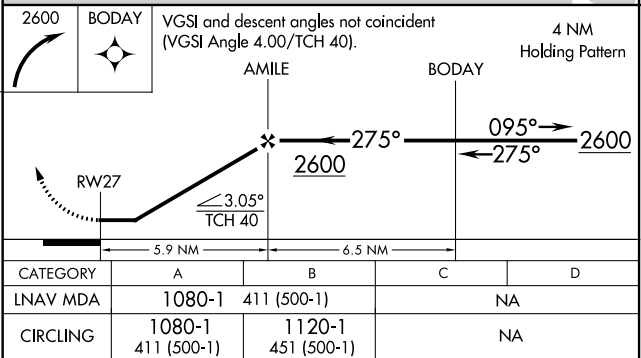

APP CRS	Rwy Idg	<b>4299</b>
<b>275°</b>	TDZE	<b>669</b>
	Apt Elev	<b>669</b>

# RNAV (GPS) RWY 27

BEAVER ISLAND (SJX)

<b>▽</b> <b>▲</b>	DME/DME RNP -0.3 NA. When local altimeter setting not received, use Pellston altimeter setting and increase all MDA 100 feet. Circling NA to Rws 5, 14, 23, 32.	MISSED APPROACH: Climbing right turn to 2600 direct BODAY and hold.
AWOS-3 <b>118.075</b>	MINNEAPOLIS CENTER <b>134.6 354.05</b>	UNICOM <b>122.8 (CTAF) 0</b>