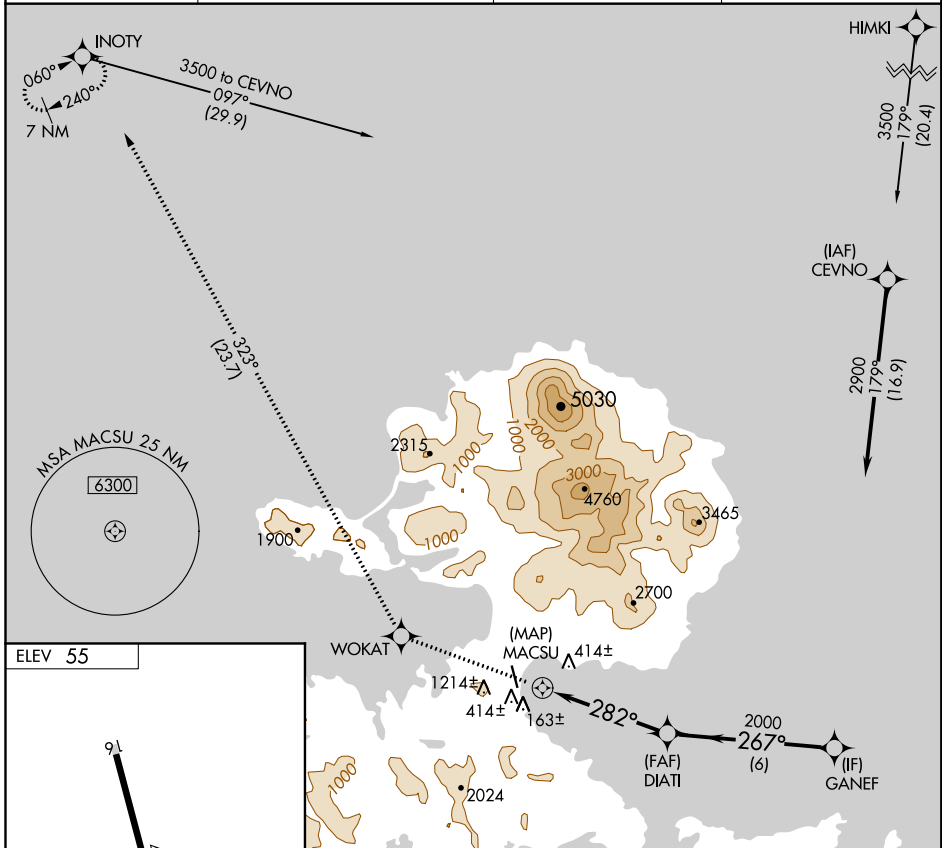

APP CRS 282°	Rwy Idg TDZE Apt Elev	N/A N/A 55
------------------------	-----------------------------	---------------------------------------

RNAV (GPS)-A

ATKA (AKA)(PAAK)

RNP APCH.		MISSED APPROACH: Climb to 7500 direct WOKAT and on track 323° to INOTY and hold. Continue climb-in-hold to 7500.	
<p>▼ Circling NA west of Rwy 16/34. Procedure NA at night. ▲ When local altimeter setting not received, procedure NA.</p>		AWOS-3P 135.55	ANCHORAGE CENTER 126.4 254.3
		GCO 122.15	CTAF 122.9

CATEGORY	A	B	C	D
CIRCLING	1280-1¼ 1225 (1300-1¼)	1280-1½ 1225 (1300-1½)	1280-3 1225 (1300-3)	NA

AK, 16 JUL 2020 to 10 SEP 2020

AK, 16 JUL 2020 to 10 SEP 2020