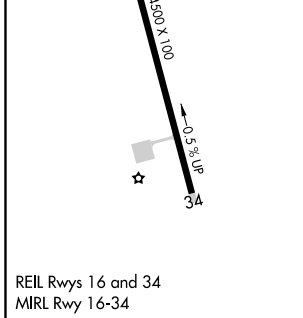

APP CRS 282°	Rwy Idg TDZE Apt Elev	N/A N/A 55
------------------------	-----------------------------	---------------------------------------

RNAV (GPS)-A

ATKA (AKA)(PAAK)

RNP APCH.		MISSED APPROACH: Climb to 7500 direct WOKAT and on track 323° to INOTY and hold. Continue climb-in-hold to 7500.	
<p>▼ Circling NA west of Rwy 16/34. Procedure NA at night. ▲ When local altimeter setting not received, procedure NA.</p>		AWOS-3P 135.55	ANCHORAGE CENTER 126.4 254.3
		GCO 122.15	CTAF 122.9

CATEGORY	A	B	C	D
CIRCLING	1280-1¼ 1225 (1300-1¼)	1280-1½ 1225 (1300-1½)	1280-3 1225 (1300-3)	NA

AK, 16 JUL 2020 to 10 SEP 2020

AK, 16 JUL 2020 to 10 SEP 2020