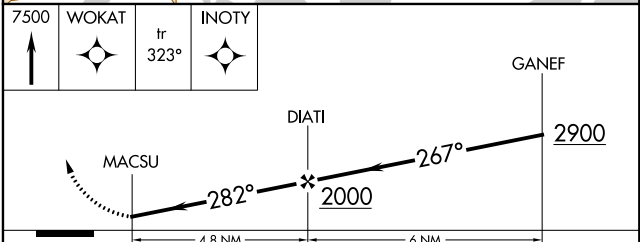

APP CRS 282°	Rwy Idg TDZE Apt Elev	N/A N/A 55
------------------------	-----------------------------	---------------------------------------

RNAV (GPS)-A

ATKA (AKA)(PAAK)

RNP APCH.		MISSED APPROACH: Climb to 7500 direct WOKAT and on track 323° to INOTY and hold. Continue climb-in-hold to 7500.	
<p>▼ Circling NA west of Rwy 16/34. Procedure NA at night. ▲ When local altimeter setting not received, procedure NA.</p>		AWOS-3P 135.55	ANCHORAGE CENTER 126.4 254.3
		GCO 122.15	CTAF 122.9

CATEGORY	A	B	C	D
CIRCLING	1280-1¼ 1225 (1300-1¼)	1280-1½ 1225 (1300-1½)	1280-3 1225 (1300-3)	NA

AK, 16 JUL 2020 to 10 SEP 2020

AK, 16 JUL 2020 to 10 SEP 2020