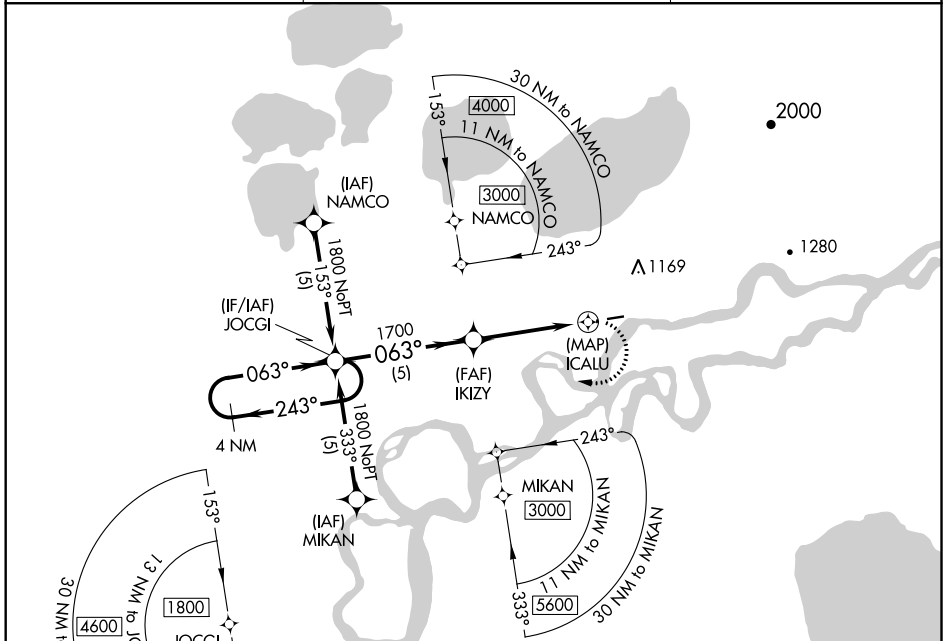

APP CRS	Rwy Idg	3198
063°	TDZE	55
	Apt Elev	55

RNAV (GPS) RWY 6

KALSKAG (KLG)(PALG)

Circling NA northwest of Rwy 6-24. DME/DME RNP-0.3 NA. If local altimeter setting not received, use Aniak altimeter setting and increase all MDAs 60 feet. VDP NA when using Aniak altimeter setting.

MISSED APPROACH: Climbing right turn to 1800 direct JOCGI WP and hold.

AWOS-3P 119.025	ANCHORAGE CENTER 118.15 251.05	UNICOM 122.8 (CTAF)
---------------------------	--	-------------------------------

AK, 16 JUL 2020 to 10 SEP 2020

AK, 16 JUL 2020 to 10 SEP 2020

ELEV 55	TDZE 55
---------	---------

CATEGORY	A	B	C	D
RNAV MDA	540-1	485 (500-1)		NA
CIRCLING	540-1	485 (500-1)		NA

MIRL Rwy 6-24