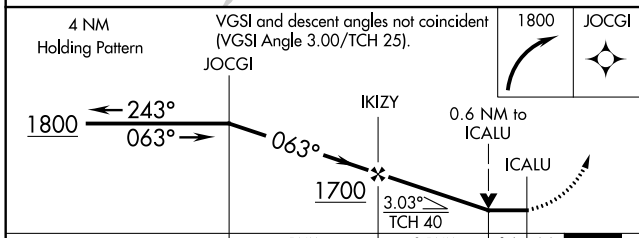

CATEGORY	A	B	C	D
RNAV MDA	540-1	485 (500-1)		NA
CIRCLING	540-1	485 (500-1)		NA

MIRL Rwy 6-24