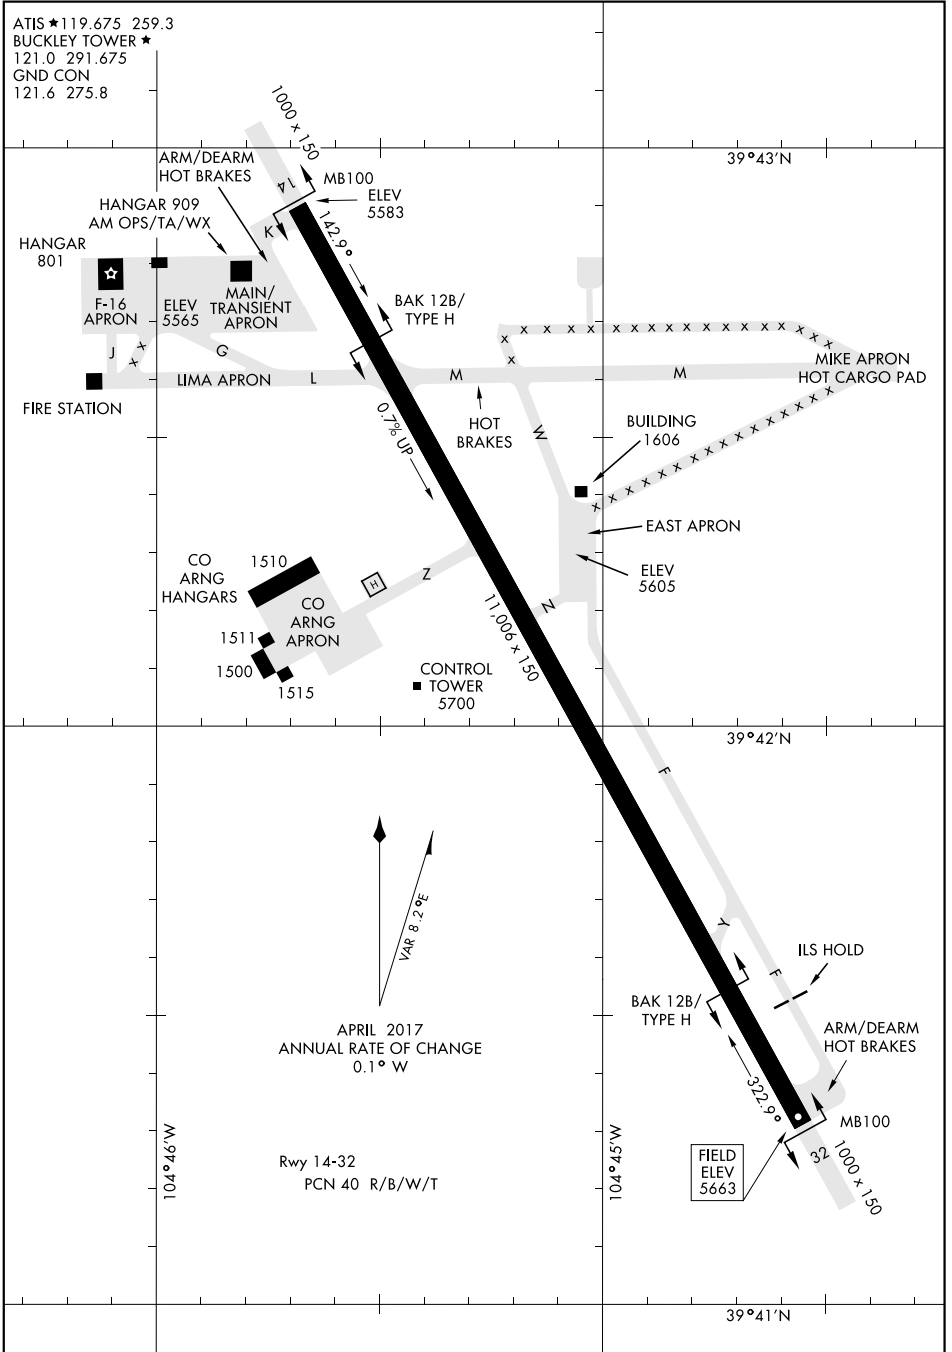

17117

AIRPORT DIAGRAM

AFD 538 [USAF]

BUCKLEY AFB (KBKF)

AURORA, COLORADO

ATIS ★ 119.675 259.3
 BUCKLEY TOWER ★
 121.0 291.675
 GND CON
 121.6 275.8

SW-1, 13 AUG 2020 to 10 SEP 2020

SW-1, 13 AUG 2020 to 10 SEP 2020

AIRPORT DIAGRAM

AURORA, COLORADO

BUCKLEY AFB (KBKF)