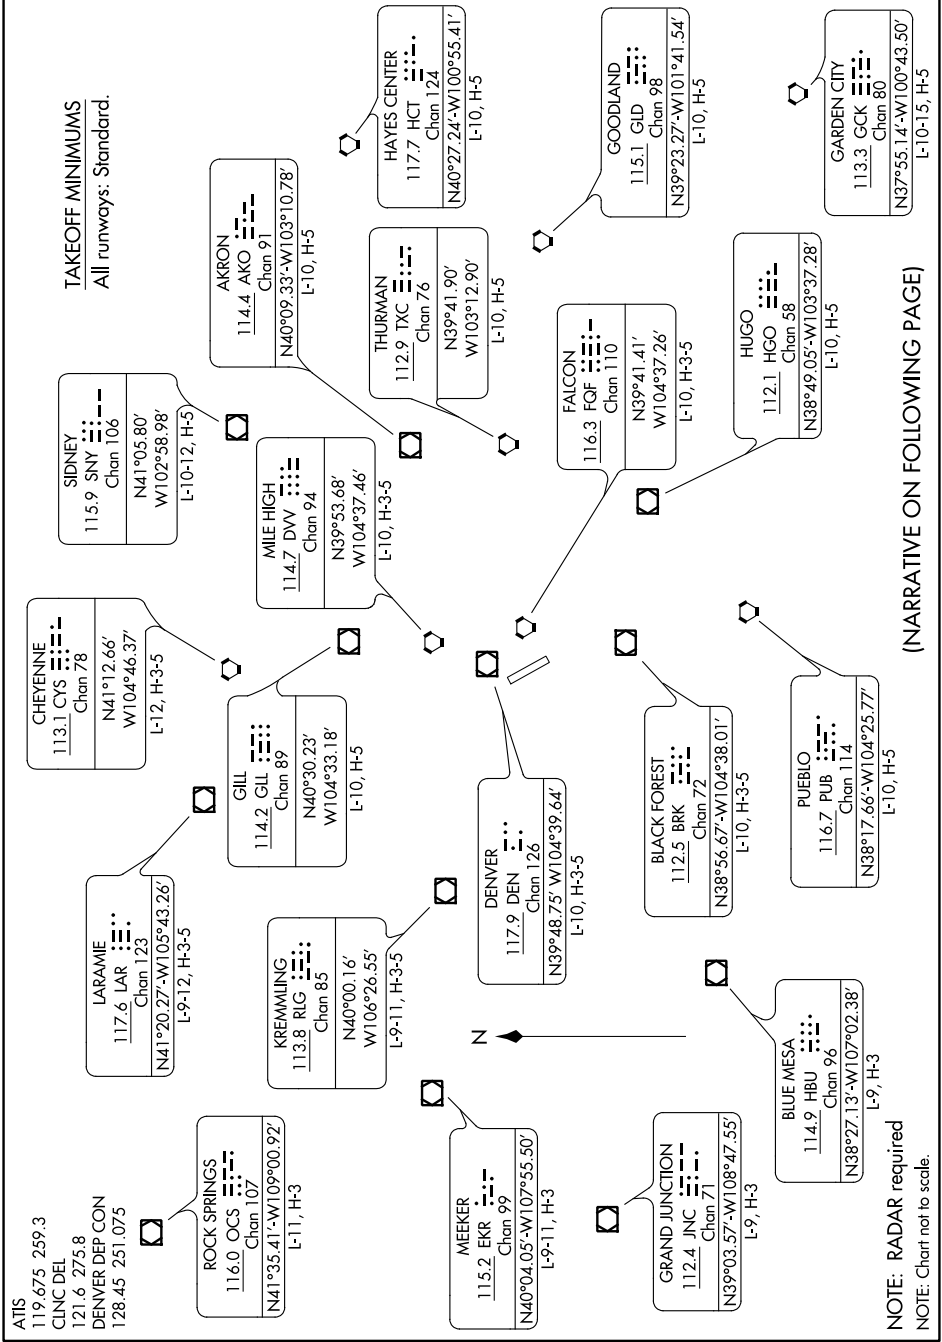

DENVER TWO DEPARTURE

AL-538 (FAA)

BUCKLEY AFB (BKF)
AURORA, COLORADO

SW-1, 13 AUG 2020 to 10 SEP 2020

TAKEOFF MINIMUMS
All runways: Standard.

(NARRATIVE ON FOLLOWING PAGE)

ATIS
119.675 259.3
CLNC DEL
121.6 275.8
DENVER DEP CON
128.45 251.075

NOTE: RADAR required
NOTE: Chart not to scale.

DENVER TWO DEPARTURE

AURORA, COLORADO
BUCKLEY AFB (BKF)

SW-1, 13 AUG 2020 to 10 SEP 2020