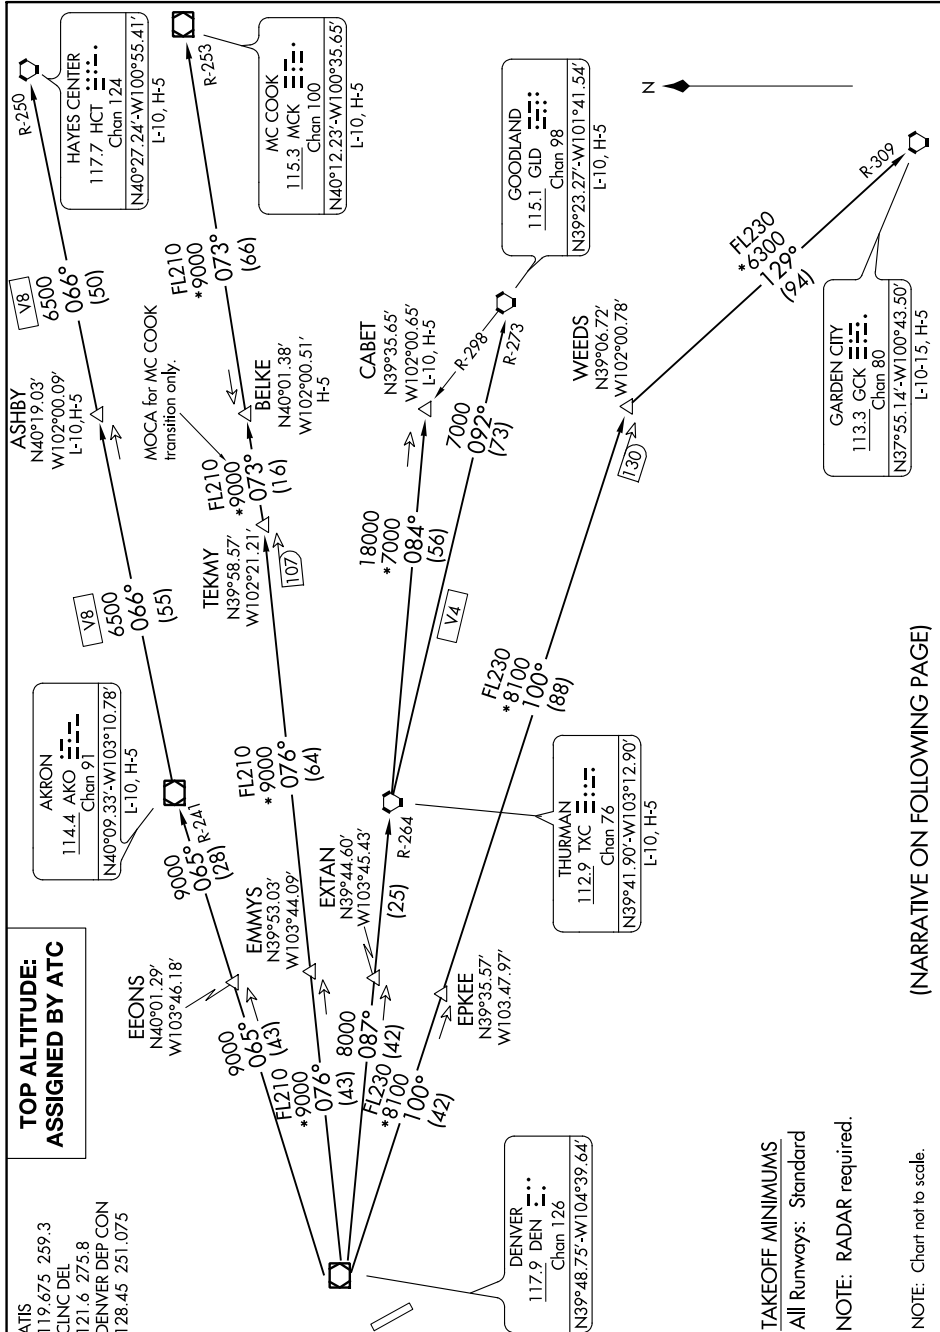

# PLAINS ONE DEPARTURE

AL-538 (FAA)

BUCKLEY AFB (BKF)  
AURORA, COLORADO

SW-1, 13 AUG 2020 to 10 SEP 2020

**TOP ALTITUDE:  
ASSIGNED BY ATC**

ATIS  
119.675 259.3  
CLNC DEL  
121.6 275.8  
DENVER DEP CON  
128.45 251.075

**TAKEOFF MINIMUMS**  
All Runways: Standard  
**NOTE: RADAR required.**

**NOTE: Chart not to scale.**

(NARRATIVE ON FOLLOWING PAGE)

SW-1, 13 AUG 2020 to 10 SEP 2020

# PLAINS ONE DEPARTURE

AURORA, COLORADO  
BUCKLEY AFB (BKF)