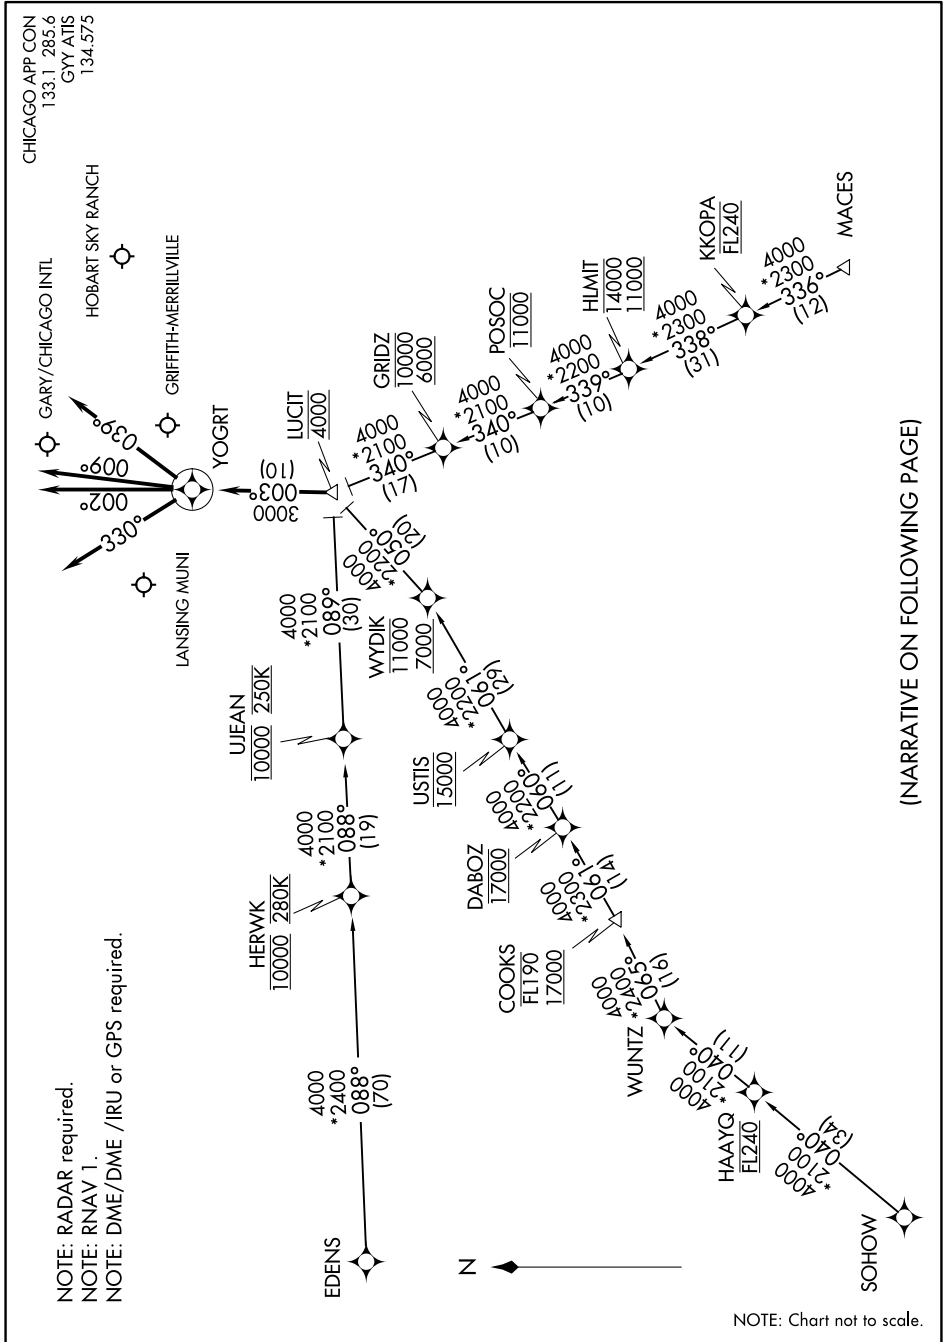

LUCIT ONE ARRIVAL (RNAV)

EC-2, 13 AUG 2020 to 10 SEP 2020

(NARRATIVE ON FOLLOWING PAGE)

EC-2, 13 AUG 2020 to 10 SEP 2020

LUCIT ONE ARRIVAL (RNAV)