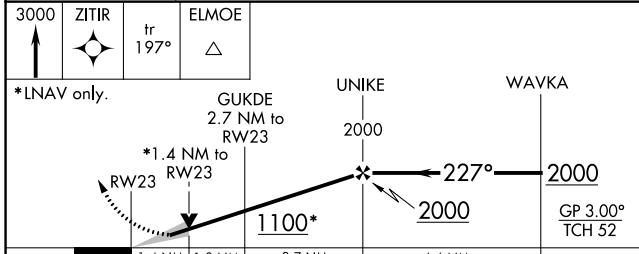

WAAS CH 53613 W23A	APP CRS 227°	Rwy Idg TDZE Apt Elev	6601 192 196
--	------------------------	-----------------------------	---

RNAV (GPS) RWY 23

SOUTHWEST GEORGIA RGNL (ABY)

RNP APCH.

▼ For uncompensated Baro-VNAV systems, LNAV/VNAV NA
▲ below -7°C or above 54°C.

MISSED APPROACH: Climb to 3000 direct ZITIR and on track 197° to ELMOE and hold.

ATIS 133.05	JACKSONVILLE CENTER 125.75 226.8	ALBANY TOWER * 120.25 (CTAF) 0336.4	GND CON 121.9 348.6	UNICOM 122.95
-----------------------	--	---	-------------------------------	-------------------------