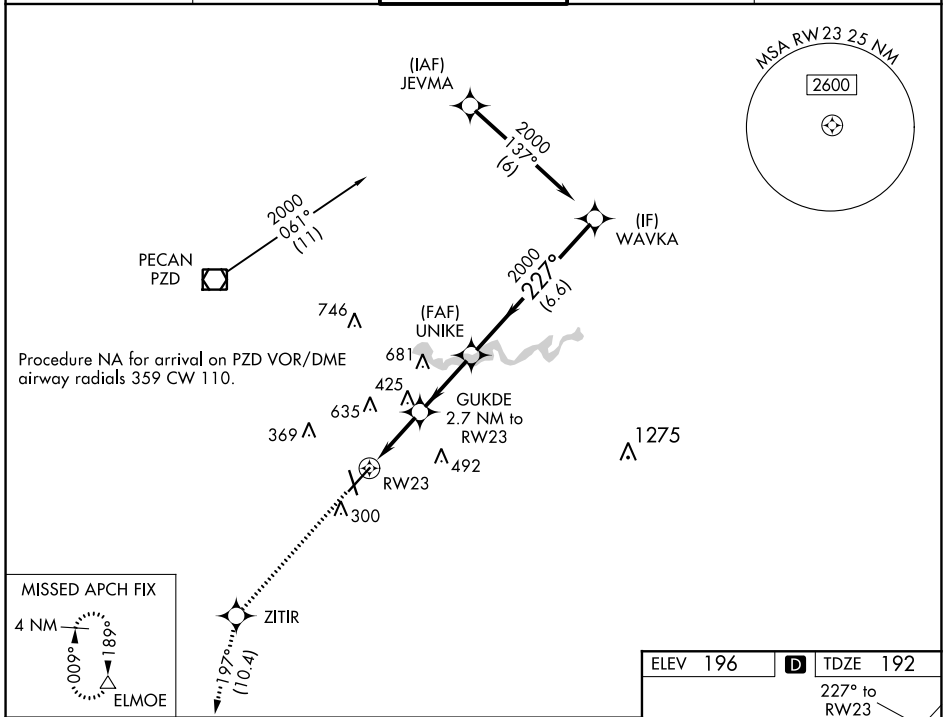

WAAS CH 53613 W23A	APP CRS 227°	Rwy Idg TDZE Apt Elev	6601 192 196
--	------------------------	-----------------------------	---

RNAV (GPS) RWY 23

SOUTHWEST GEORGIA RGNL (ABY)

RNP APCH.

▼ For uncompensated Baro-VNAV systems, LNAV/VNAV NA
▲ below -7°C or above 54°C.

MISSED APPROACH: Climb to 3000 direct ZITIR and on track 197° to ELMOE and hold.

ATIS 133.05	JACKSONVILLE CENTER 125.75 226.8	ALBANY TOWER * 120.25 (CTAF) 0336.4	GND CON 121.9 348.6	UNICOM 122.95
-----------------------	--	---	-------------------------------	-------------------------

CATEGORY	A	B	C	D
LPV DA		531-1¼	339 (400-1¼)	
LNAV/VNAV DA		611-1½	419 (500-1½)	
LNAV MDA	680-1 488 (500-1)		680-1¼ 488 (500-1¼)	680-1½ 488 (500-1½)
CIRCLING	680-1 484 (500-1)		940-2¼ 744 (800-2¼)	940-2½ 744 (800-2½)

SE-4, 10 SEP 2020 to 08 OCT 2020

SE-4, 10 SEP 2020 to 08 OCT 2020