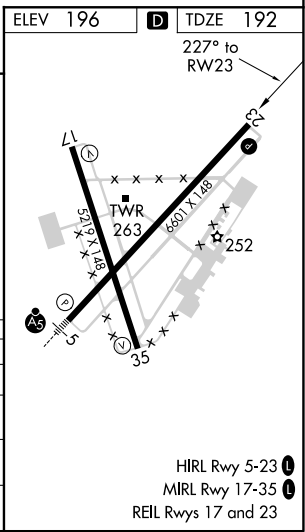

WAAS CH 53613 W23A	APP CRS 227°	Rwy Idg TDZE Apt Elev	6601 192 196
--	------------------------	-----------------------------	---

RNAV (GPS) RWY 23

SOUTHWEST GEORGIA RGNL (ABY)

RNP APCH.

▼ For uncompensated Baro-VNAV systems, LNAV/VNAV NA
▲ below -7°C or above 54°C.

MISSED APPROACH: Climb to 3000 direct ZITIR and on track 197° to ELMOE and hold.

ATIS 133.05	JACKSONVILLE CENTER 125.75 226.8	ALBANY TOWER * 120.25 (CTAF) 0336.4	GND CON 121.9 348.6	UNICOM 122.95
-----------------------	--	---	-------------------------------	-------------------------

CATEGORY	A	B	C	D
LPV DA		531-1¼	339 (400-1¼)	
LNAV/VNAV DA		611-1½	419 (500-1½)	
LNAV MDA	680-1 488 (500-1)		680-1¼ 488 (500-1¼)	680-1½ 488 (500-1½)
CIRCLING	680-1 484 (500-1)		940-2¼ 744 (800-2¼)	940-2½ 744 (800-2½)