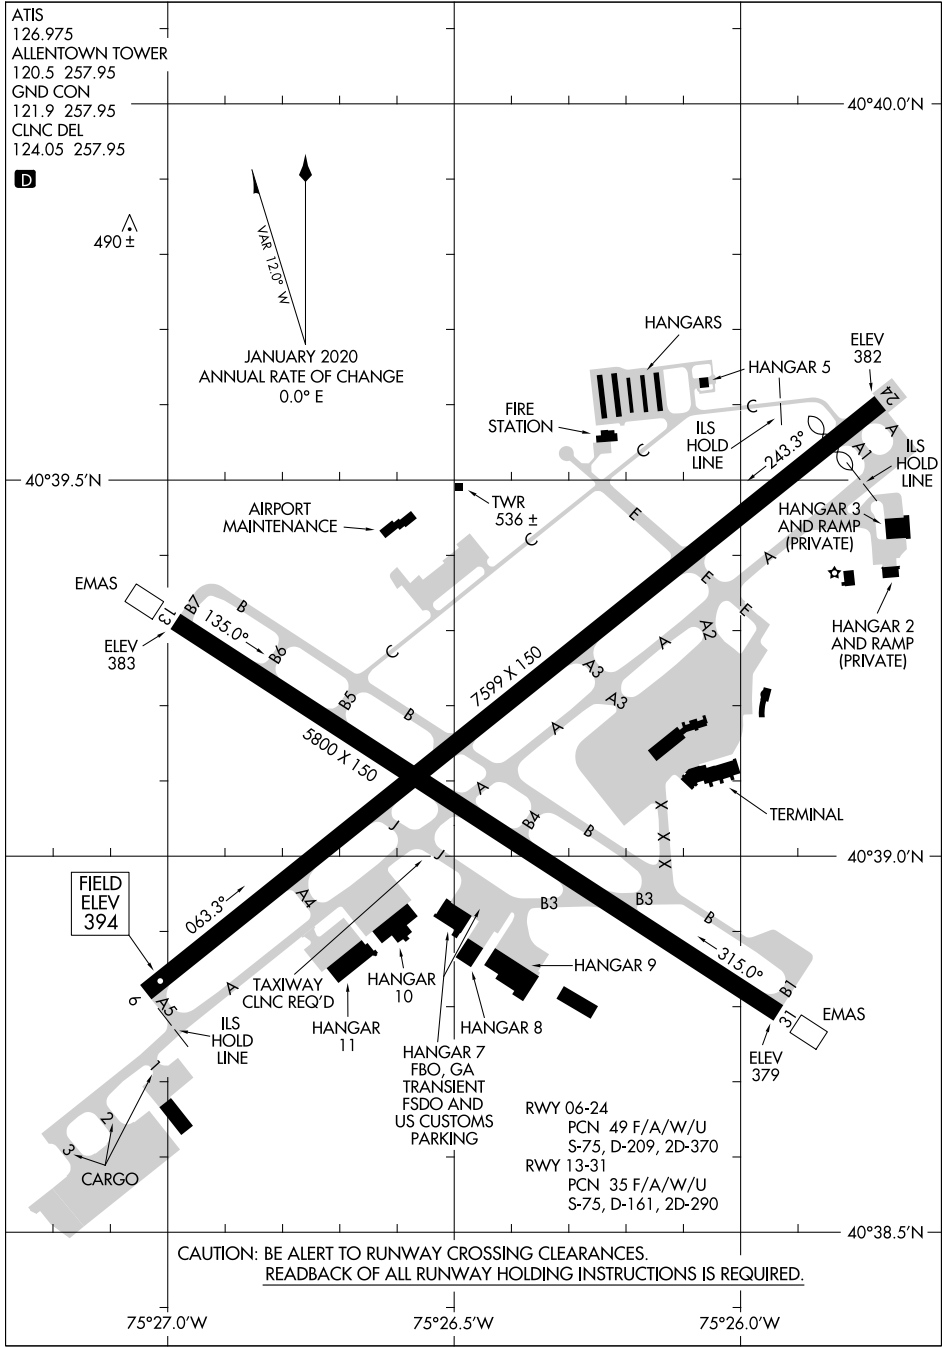

# AIRPORT DIAGRAM

AL-15 (FAA)

LEHIGH VALLEY INTL (ABE)  
ALLENTOWN, PENNSYLVANIA

NE-4, 10 SEP 2020 to 08 OCT 2020

NE-4, 10 SEP 2020 to 08 OCT 2020

# AIRPORT DIAGRAM

ALLENTOWN, PENNSYLVANIA  
LEHIGH VALLEY INTL (ABE)