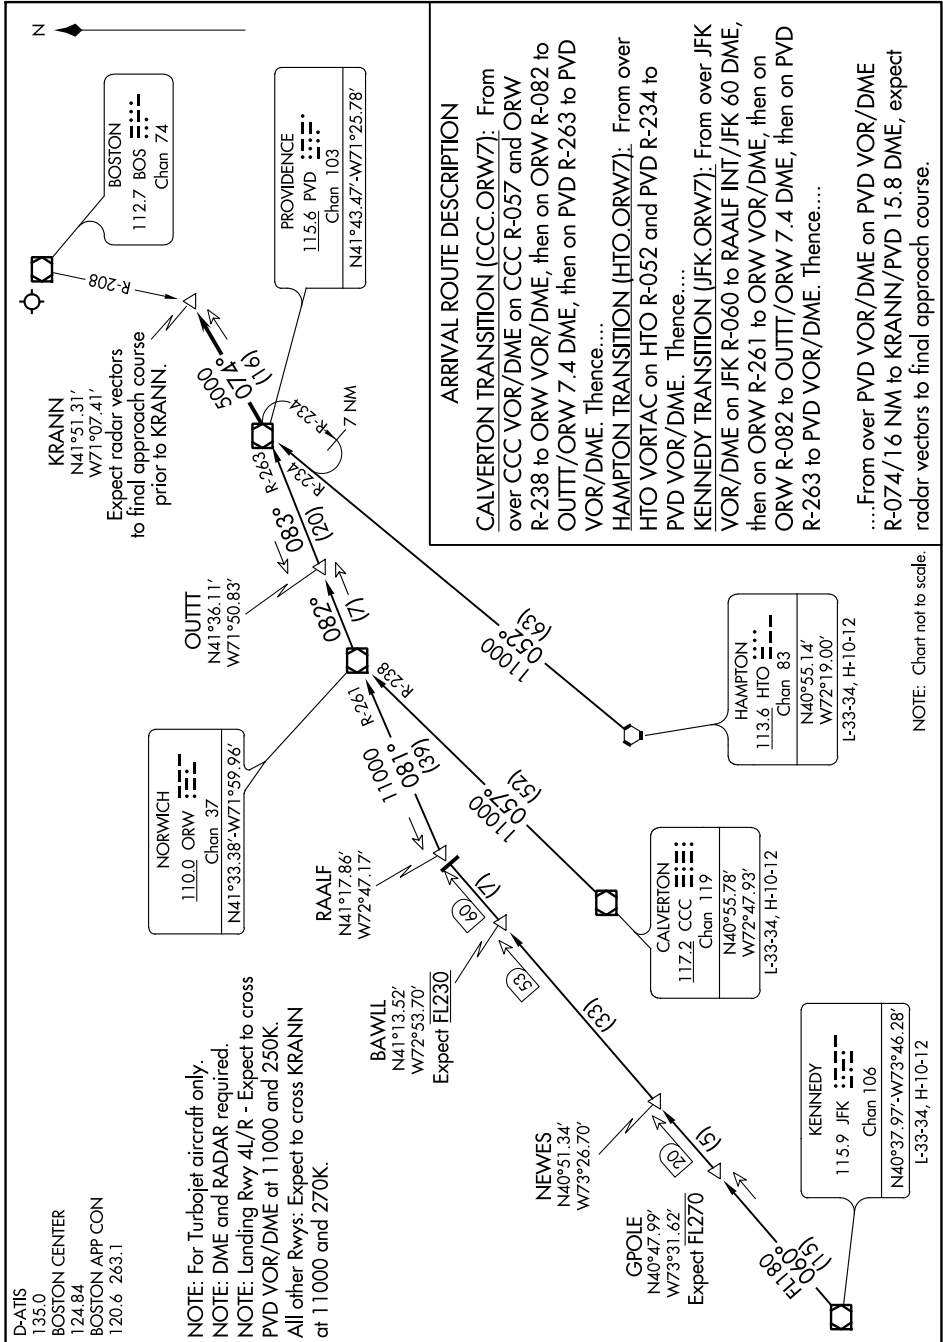

# NORWICH SEVEN ARRIVAL

NE-1, 10 SEP 2020 to 08 OCT 2020