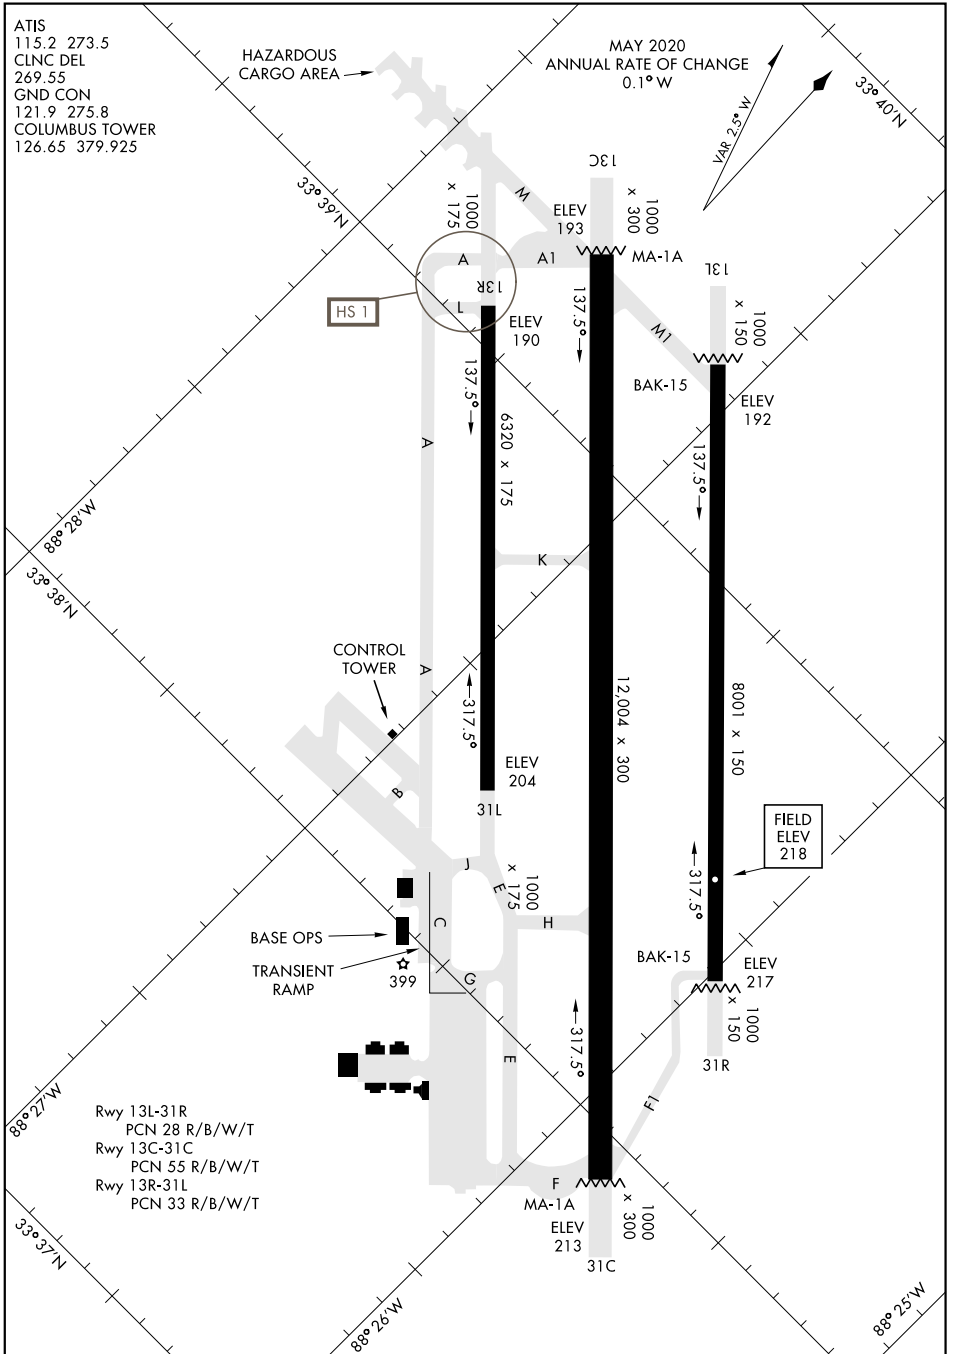

# AIRPORT DIAGRAM

AFD-91 [USAF]

COLUMBUS AFB (KCBM)

COLUMBUS, MISSISSIPPI

ATIS 115.2 273.5  
 CLNC DEL 269.55  
 GND CON 121.9 275.8  
 COLUMBUS TOWER 126.65 379.925

HAZARDOUS CARGO AREA

MAY 2020  
 ANNUAL RATE OF CHANGE  
 0.1° W

SC-4, 10 SEP 2020 to 08 OCT 2020

SC-4, 10 SEP 2020 to 08 OCT 2020

# AIRPORT DIAGRAM

COLUMBUS, MISSISSIPPI  
COLUMBUS AFB (KCBM)