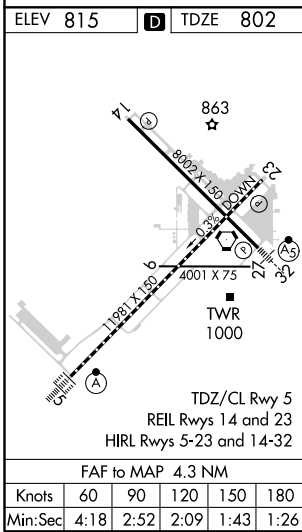

VORTAC FWA 117.8 Chan 125	APP CRS 145°	Rwy Idg TDZE Apt Elev	8001 802 815
---	------------------------	-----------------------------	---

VOR or TACAN RWY 14

FORT WAYNE INTL (FWA)

DME or RADAR required.		MISSED APPROACH: Climb to 3000 on FWA R-134 to OSBER INT/FWA 22 DME and hold.		
ATIS 121.25 360.825	FORT WAYNE APP CON 127.2 284.6	FORT WAYNE TOWER 119.1 269.325	GND CON 121.9 348.6	CLNC DEL 124.75