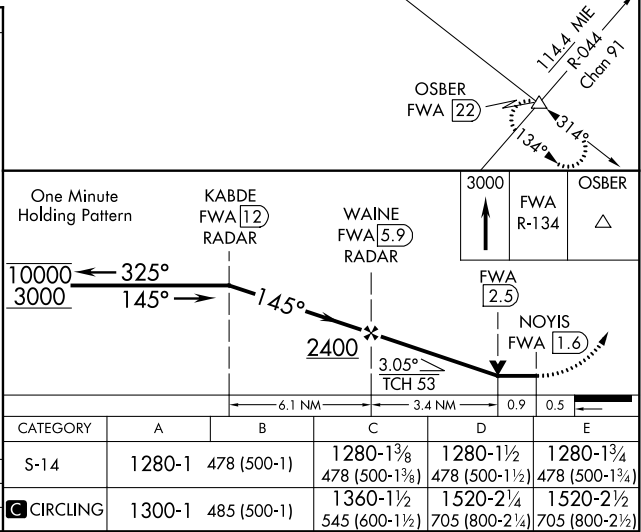

VORTAC FWA 117.8 Chan 125	APP CRS 145°	Rwy Idg TDZE Apt Elev	8001 802 815
---	------------------------	-----------------------------	---

VOR or TACAN RWY 14

FORT WAYNE INTL (FWA)

DME or RADAR required.		MISSED APPROACH: Climb to 3000 on FWA R-134 to OSBER INT/FWA 22 DME and hold.		
ATIS 121.25 360.825	FORT WAYNE APP CON 127.2 284.6	FORT WAYNE TOWER 119.1 269.325	GND CON 121.9 348.6	CLNC DEL 124.75

EC-2, 10 SEP 2020 to 08 OCT 2020

EC-2, 10 SEP 2020 to 08 OCT 2020