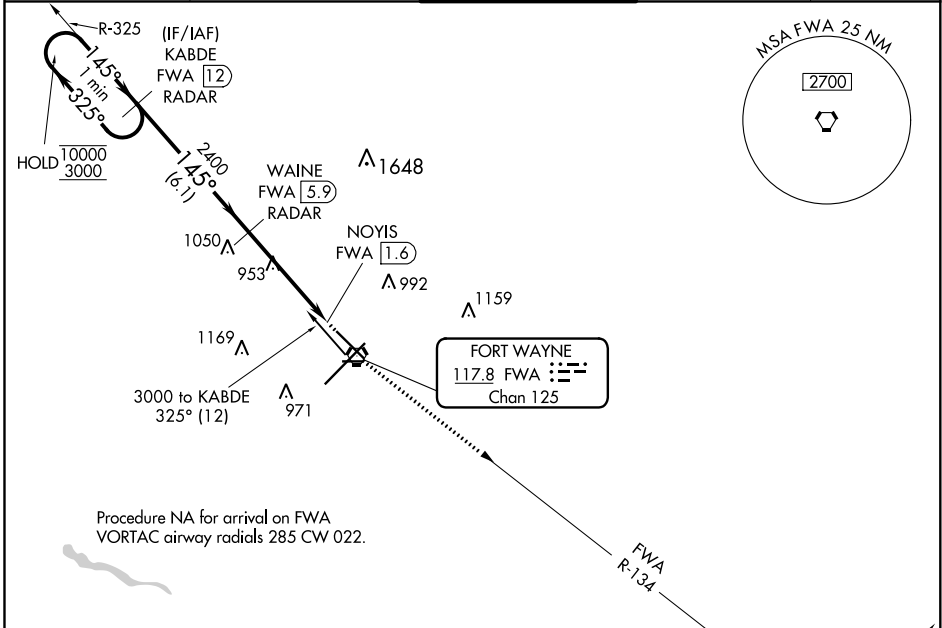

VORTAC FWA 117.8 Chan 125	APP CRS 145°	Rwy Idg TDZE Apt Elev	8001 802 815
---	------------------------	-----------------------------	---

VOR or TACAN RWY 14

FORT WAYNE INTL (FWA)

DME or RADAR required.		MISSED APPROACH: Climb to 3000 on FWA R-134 to OSBER INT/FWA 22 DME and hold.		
ATIS 121.25 360.825	FORT WAYNE APP CON 127.2 284.6	FORT WAYNE TOWER 119.1 269.325	GND CON 121.9 348.6	CLNC DEL 124.75

EC-2, 10 SEP 2020 to 08 OCT 2020

EC-2, 10 SEP 2020 to 08 OCT 2020