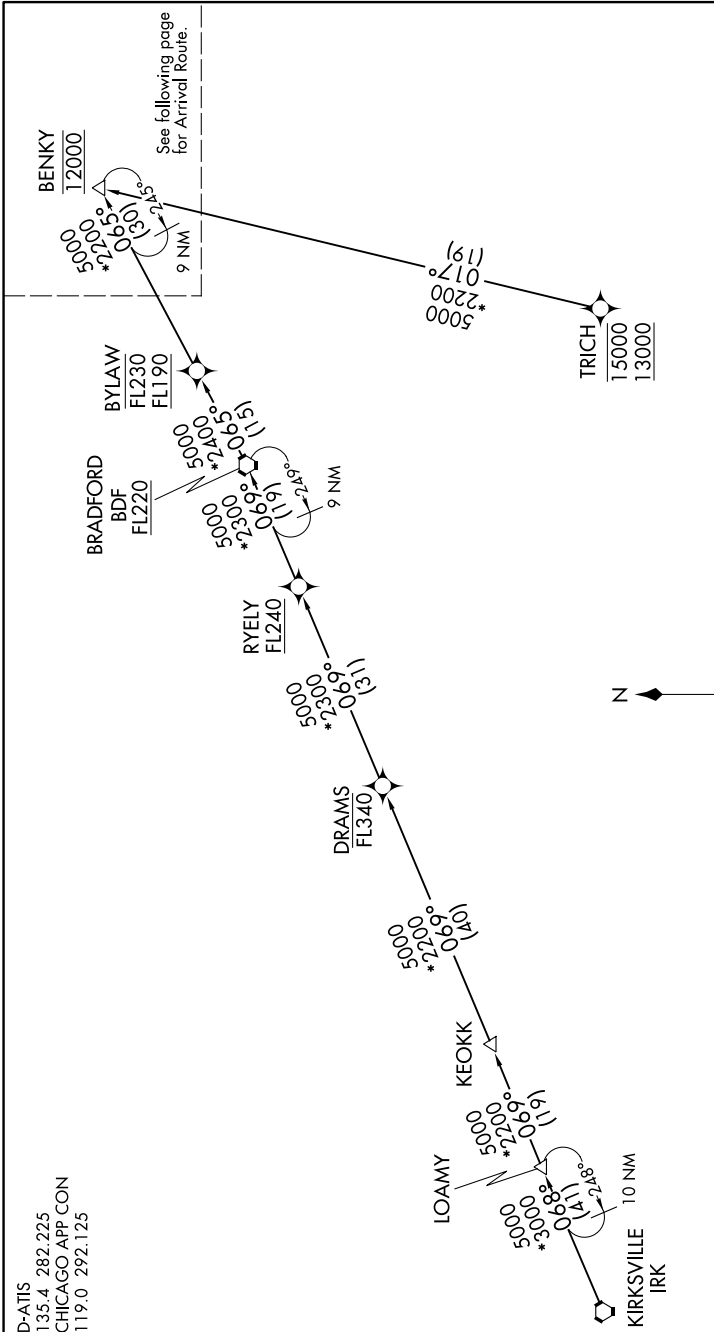

**BENKY FIVE ARRIVAL (RNAV) Transition Routes**

EC-3, 10 SEP 2020 to 08 OCT 2020

D-ATIS  
135.4 282.225  
CHICAGO APP CON  
119.0 292.125

- BRADFORD TRANSITION (BDF.BENKY5):
- BYLAW TRANSITION (BYLAW.BENKY5):
- KIRKSVILLE TRANSITION (IRK.BENKY5):
- LOAMY TRANSITION (LOAMY.BENKY5):
- TRICH TRANSITION (TRICH.BENKY5):

NOTE: RADAR required.  
 NOTE: RNAV 1.  
 NOTE: DME/DME/IRU or GPS required.

(CONTINUED ON FOLLOWING PAGE)

NOTE: Chart not to scale.

EC-3, 10 SEP 2020 to 08 OCT 2020