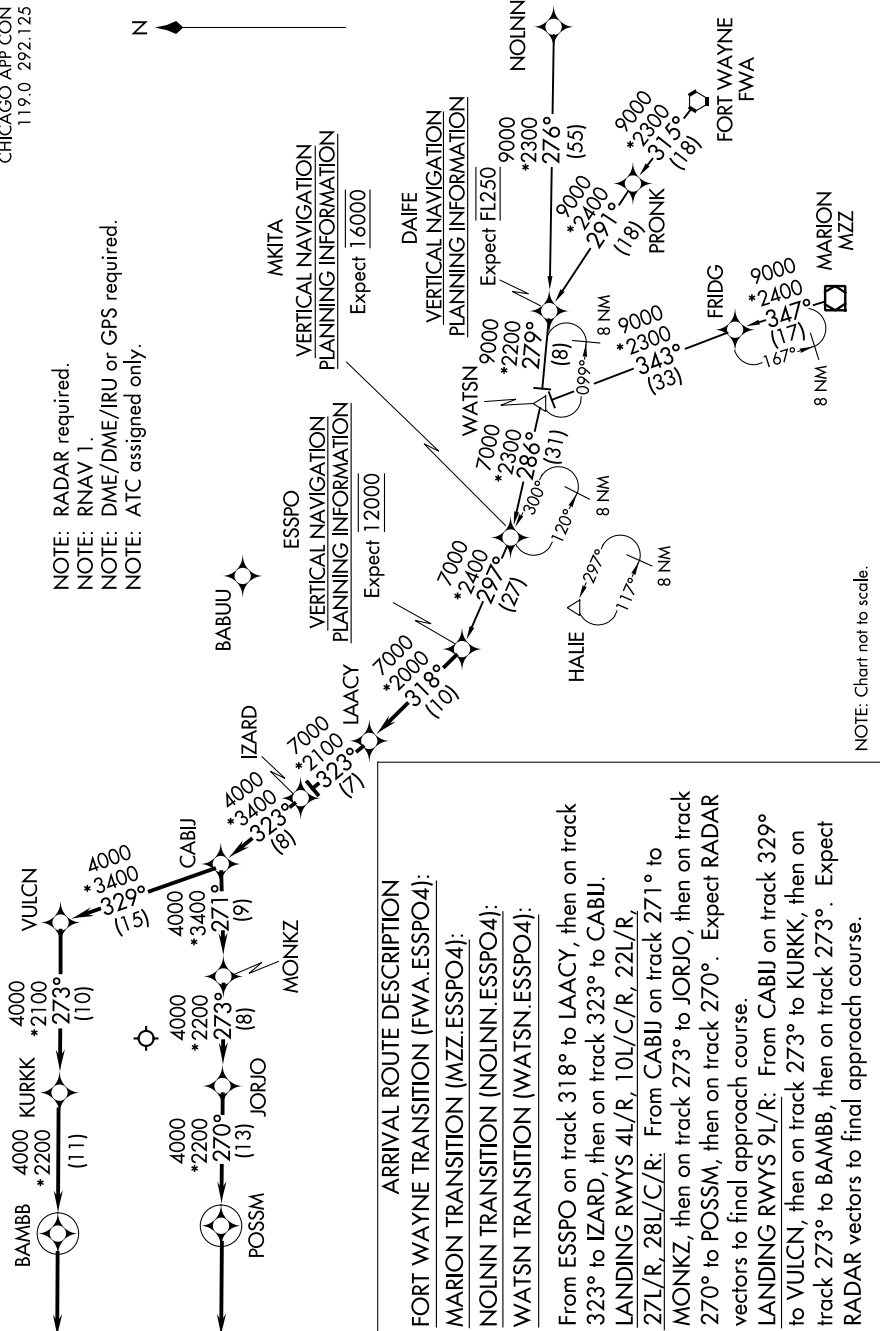

ESSPO FOUR ARRIVAL (RNAV)

D-ATIS
135.4 282.225
CHICAGO APP CON
119.0 292.125

NOTE: RADAR required.
NOTE: RNAV 1.
NOTE: DME/DME/IRU or GPS required.
NOTE: ATC assigned only.

NOTE: Chart not to scale.

EC-3, 10 SEP 2020 to 08 OCT 2020

EC-3, 10 SEP 2020 to 08 OCT 2020