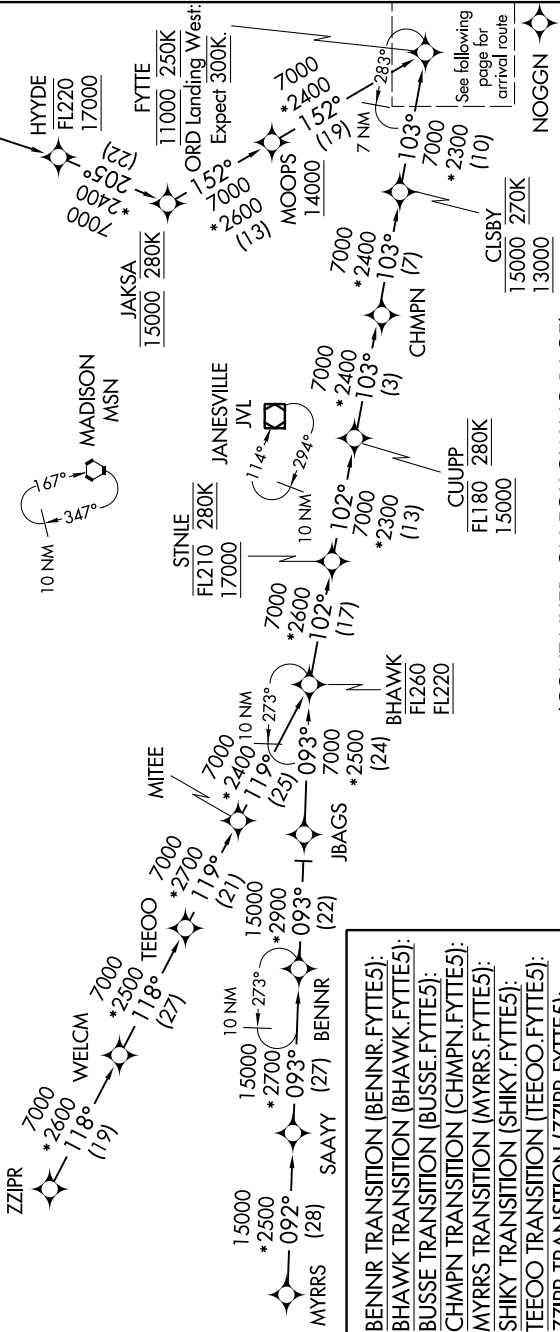

FYTTE FIVE ARRIVAL (RNAV) Transition Routes

EC-3, 10 SEP 2020 to 08 OCT 2020

NOTE: RADAR required.
NOTE: RNAV 1.
NOTE: DME/DME/IRU or GPS required.

NOTE: Chart not to scale. (CONTINUED ON FOLLOWING PAGE)

FYTTE FIVE ARRIVAL (RNAV) Transition Routes

EC-3, 10 SEP 2020 to 08 OCT 2020