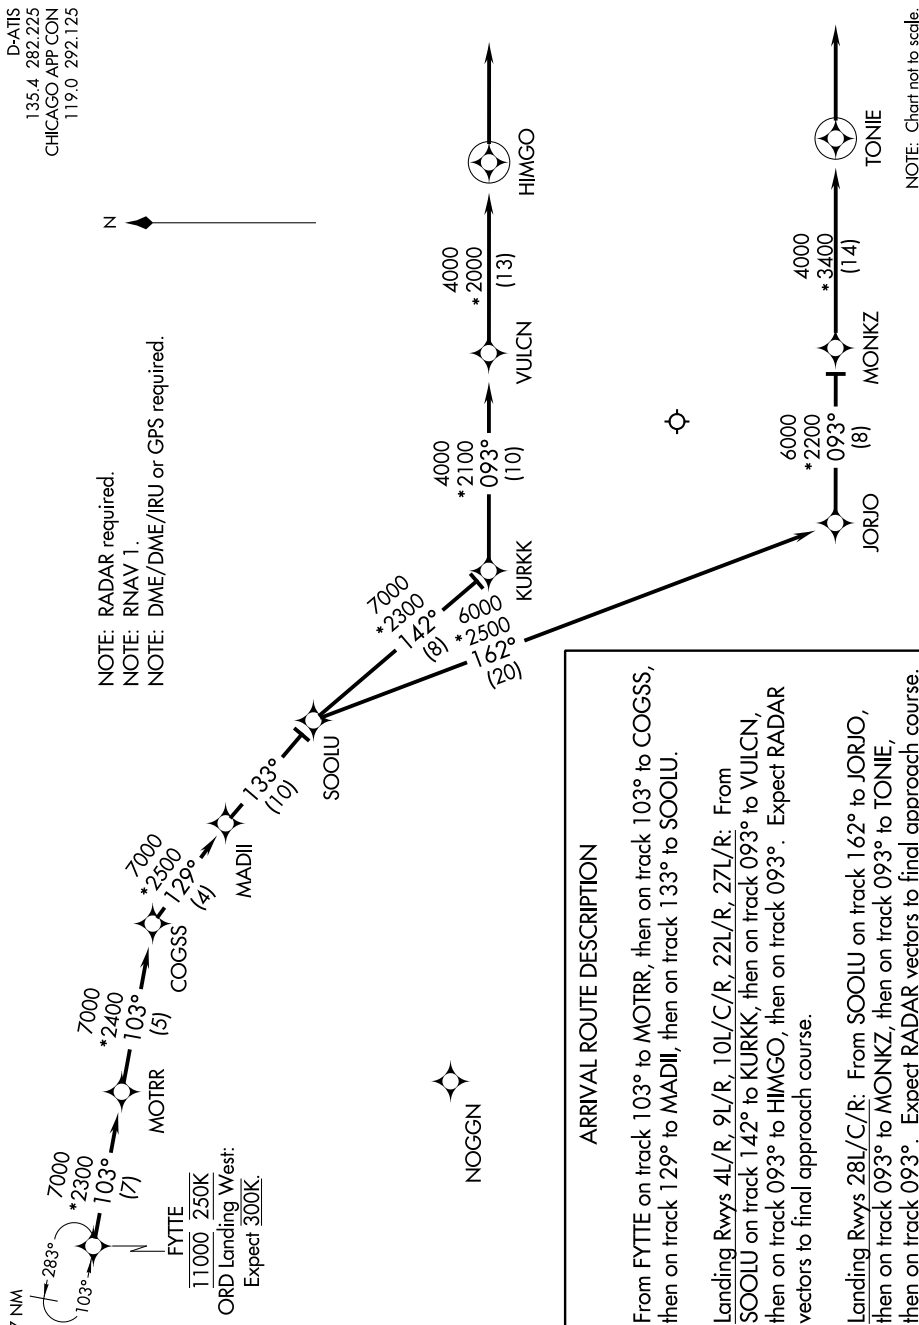

FYTTE FIVE ARRIVAL (RNAV) Arrival Routes

D-AIS
135.4 282.225
CHICAGO APP CON
119.0 292.125

NOTE: RADAR required.
NOTE: RNAV 1.
NOTE: DME/DME/IRU or GPS required.

NOTE: Chart not to scale.

ARRIVAL ROUTE DESCRIPTION

From FYTTE on track 103° to MOTRR, then on track 103° to COGSS, then on track 129° to MADII, then on track 133° to SOOLU.

Landing Rwys 4L/R, 9L/R, 10L/C/R, 22L/R, 27L/R: From SOOLU on track 142° to KURKK, then on track 093° to VUICN, then on track 093° to HIMGO, then on track 093°. Expect RADAR vectors to final approach course.

Landing Rwys 28L/C/R: From SOOLU on track 162° to JORJO, then on track 093° to MONKZ, then on track 093° to TONIE, then on track 093°. Expect RADAR vectors to final approach course.

EC-3, 10 SEP 2020 to 08 OCT 2020

EC-3, 10 SEP 2020 to 08 OCT 2020