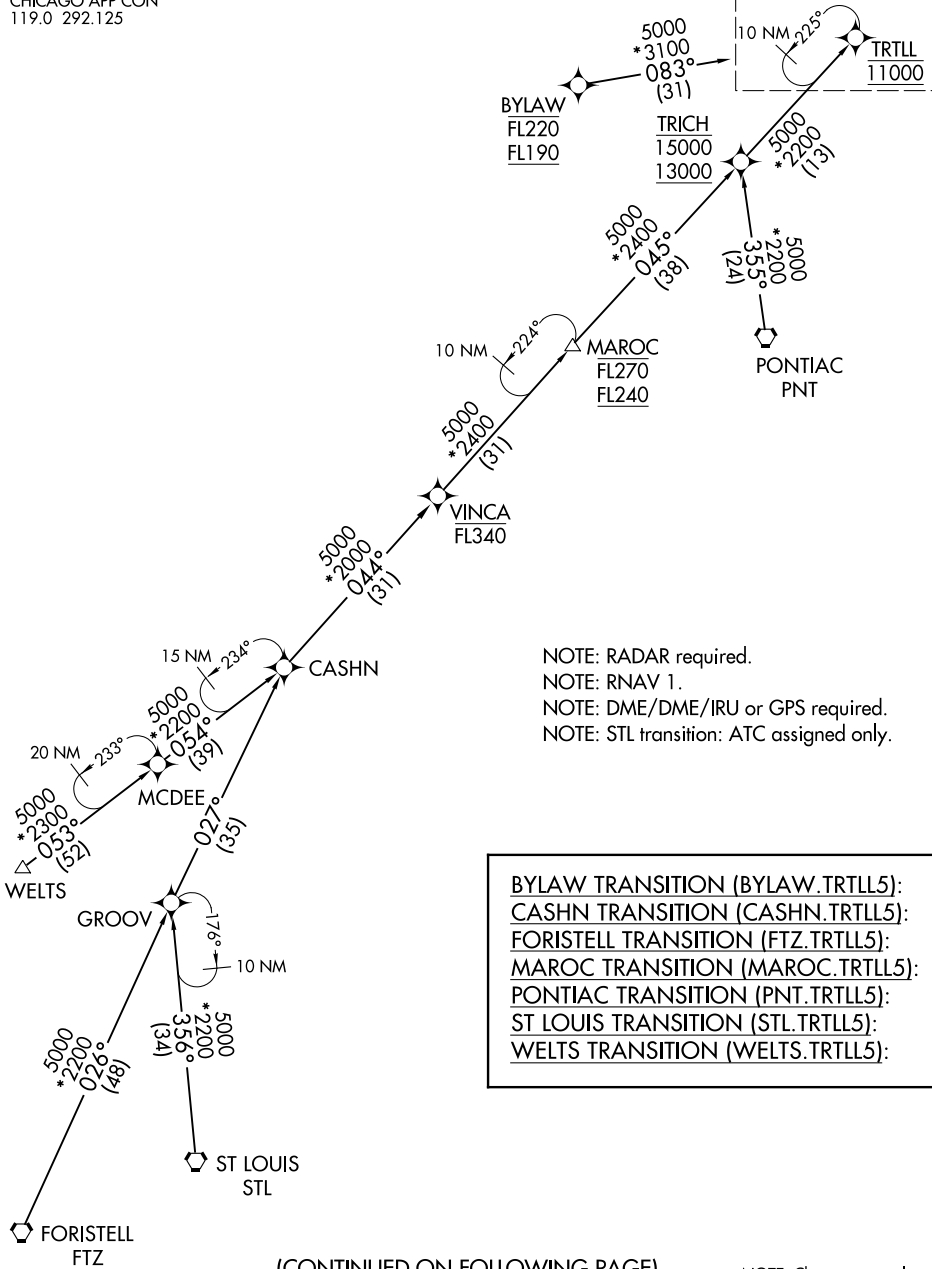

TRTLL FIVE ARRIVAL (RNAV) Transition Routes

D-ATIS  
135.4 282.225  
CHICAGO APP CON  
119.0 292.125

See following page for  
Arrival Routes

NOTE: RADAR required.  
NOTE: RNAV 1.  
NOTE: DME/DME/IRU or GPS required.  
NOTE: STL transition: ATC assigned only.

BYLAW TRANSITION (BYLAW.TRTLL5):  
CASHN TRANSITION (CASHN.TRTLL5):  
FORISTELL TRANSITION (FTZ.TRTLL5):  
MAROC TRANSITION (MAROC.TRTLL5):  
PONTIAC TRANSITION (PNT.TRTLL5):  
ST LOUIS TRANSITION (STL.TRTLL5):  
WELTS TRANSITION (WELTS.TRTLL5):

(CONTINUED ON FOLLOWING PAGE)

NOTE: Chart not to scale.