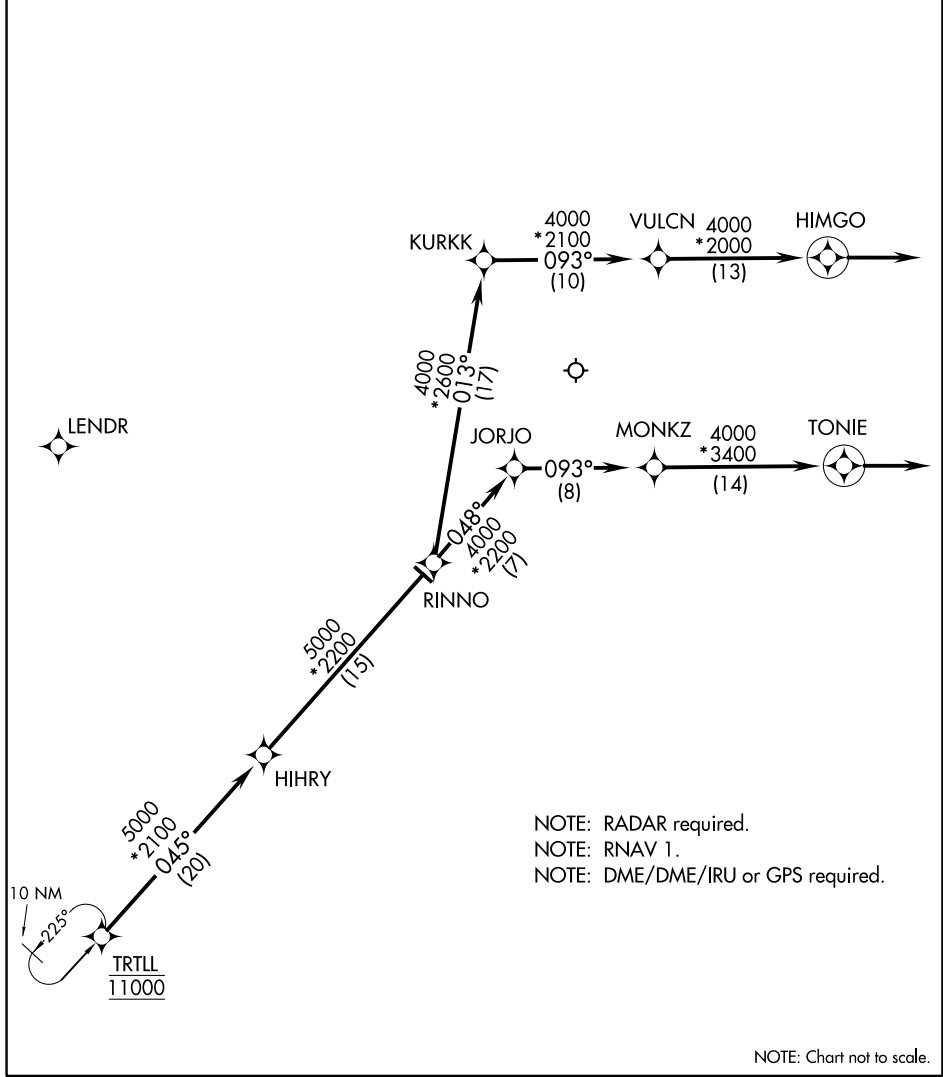

TRTLL FIVE ARRIVAL (RNAV) Arrival Routes

ARRIVAL ROUTE DESCRIPTION

From TRTLL on track 045° to HIHRY, then on track 045° to RINNO.

LANDING RWY 27R: From RINNO on track 013° to KURKK, then on track 093° to VULCN, then on track 093° to HIMGO, then on track 093°. Expect RADAR vectors to final approach course.

LANDING RWYS 4L/R, 9L/R, 10L/C/R, 22L/R, 27L, 28L/C/R: From RINNO on track 048° to JORJO, then on track 093° to MONKZ, then on track 093° to TONIE, then on track 093°. Expect RADAR vectors to final approach course.

D-ATIS  
135.4 282.225  
CHICAGO APP CON  
119.0 292.125

NOTE: RADAR required.  
NOTE: RNAV 1.  
NOTE: DME/DME/IRU or GPS required.

NOTE: Chart not to scale.

EC-3, 10 SEP 2020 to 08 OCT 2020

EC-3, 10 SEP 2020 to 08 OCT 2020

TRTLL FIVE ARRIVAL (RNAV) Arrival Routes