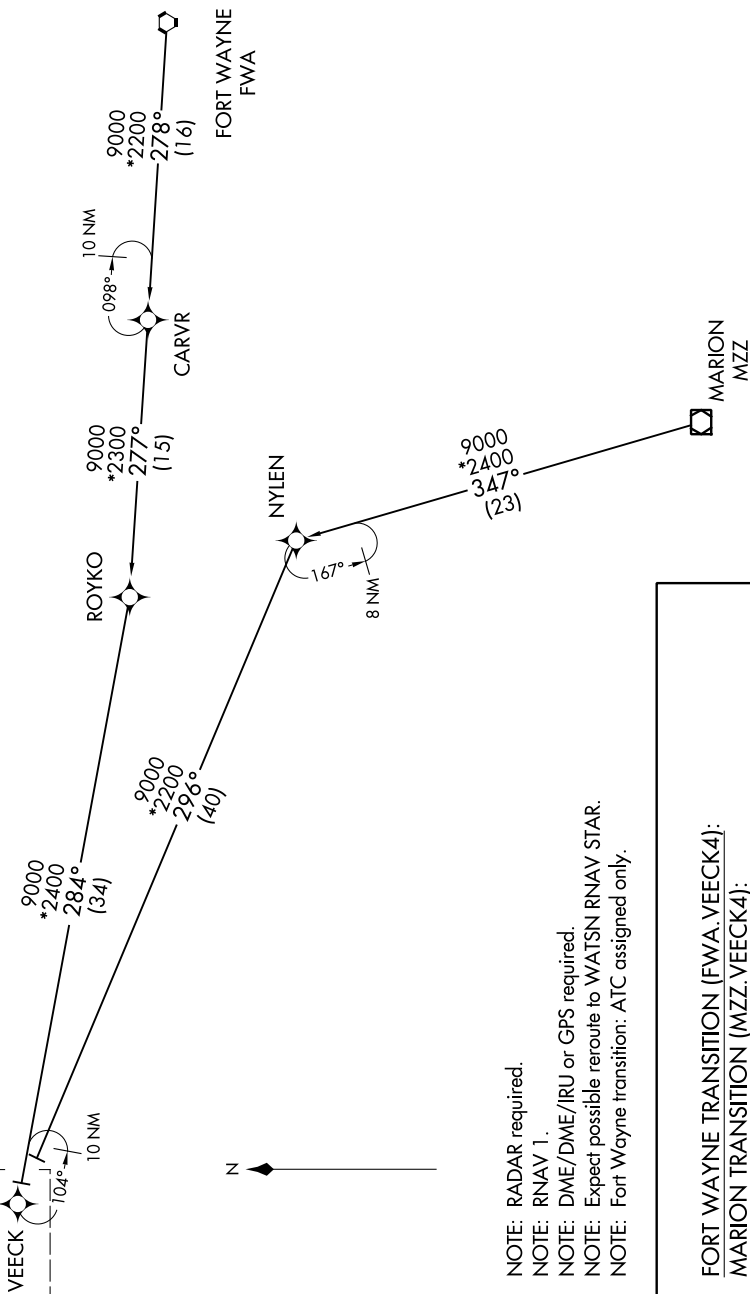

VEECK FOUR ARRIVAL (RNAV) Transition Routes

D-ATIS
135.4 282.225
CHICAGO APP CON
119.0 292.125

(CONTINUED ON FOLLOWING PAGE)

See following
page for
Arrival Route.

NOTE: Chart not to scale.

- NOTE: RADAR required.
- NOTE: RNAV 1.
- NOTE: DME/DME/IRU or GPS required.
- NOTE: Expect possible reroute to WATSN RNAV STAR.
- NOTE: Fort Wayne transition: ATC assigned only.

FORT WAYNE TRANSITION (FWA.VEECK4):
MARION TRANSITION (MZZ.VEECK4):

VEECK FOUR ARRIVAL (RNAV) Transition Routes