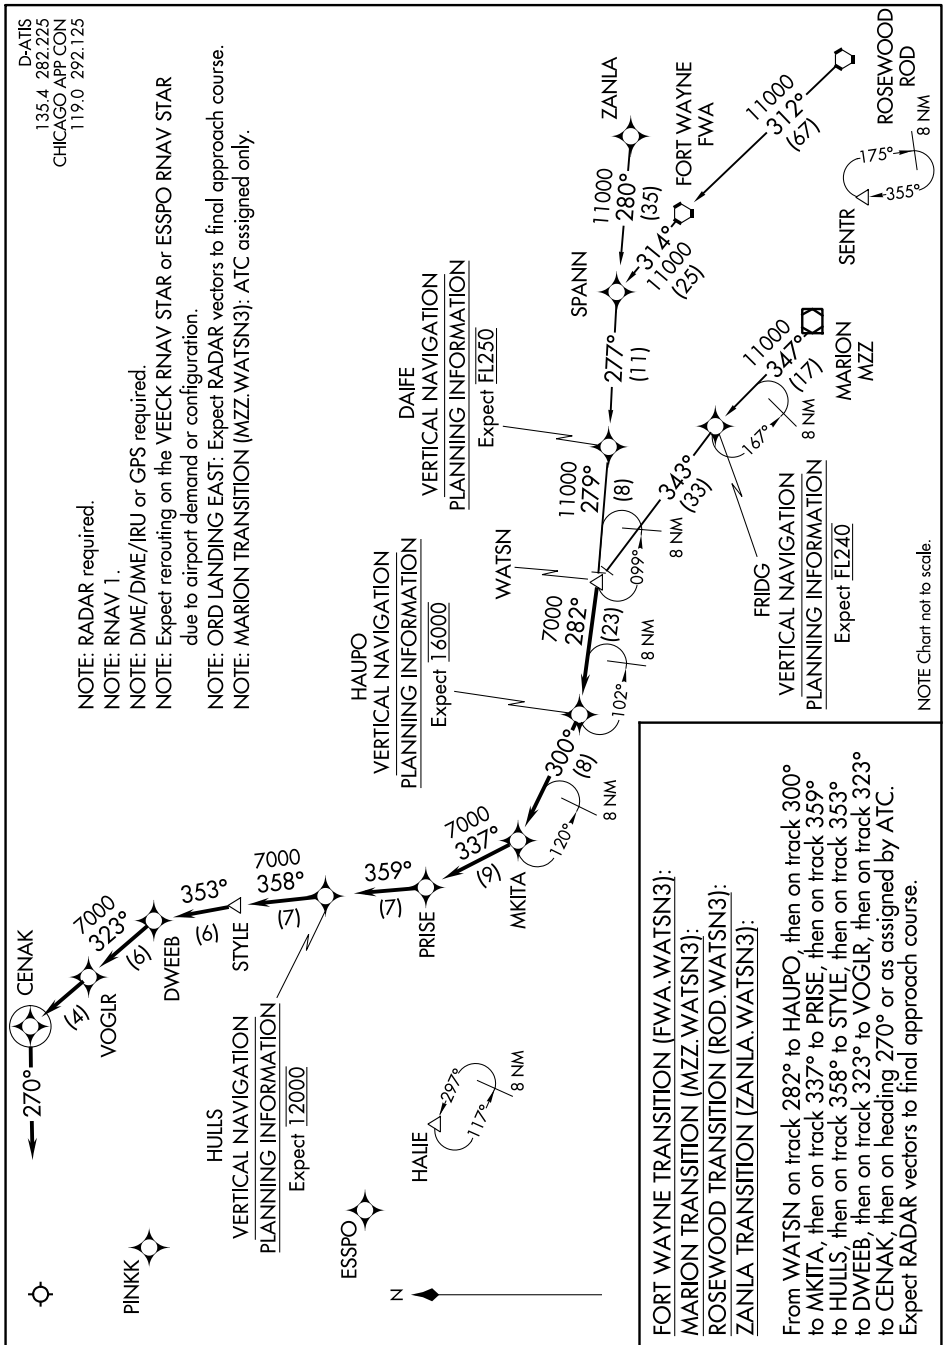

WATSN THREE ARRIVAL (RNAV)

D-ATIS
135.4 282.225
CHICAGO APP CON
119.0 292.125

- NOTE: RADAR required.
- NOTE: RNAV 1.
- NOTE: DME/DME/IRU or GPS required.
- NOTE: Expect routing on the VEECK RNAV STAR or ESSPO RNAV STAR due to airport demand or configuration.
- NOTE: ORD LANDING EAST: Expect RADAR vectors to final approach course.
- NOTE: MARION TRANSITION (MZZ.WATSN3): ATC assigned only.

FORT WAYNE TRANSITION (FWA.WATSN3):
MARION TRANSITION (MZZ.WATSN3):
ROSEWOOD TRANSITION (ROD.WATSN3):
ZANLIA TRANSITION (ZANLIA.WATSN3):

From WATSN on track 282° to HAUPO, then on track 300° to MKITA, then on track 337° to PRISE, then on track 359° to HULLS, then on track 358° to STYLE, then on track 353° to DWEEEB, then on track 323° to VOGILR, then on track 323° to CENAK, then on heading 270° or as assigned by ATC. Expect RADAR vectors to final approach course.

NOTE: Chart not to scale.

EC-3, 10 SEP 2020 to 08 OCT 2020

EC-3, 10 SEP 2020 to 08 OCT 2020

WATSN THREE ARRIVAL (RNAV)