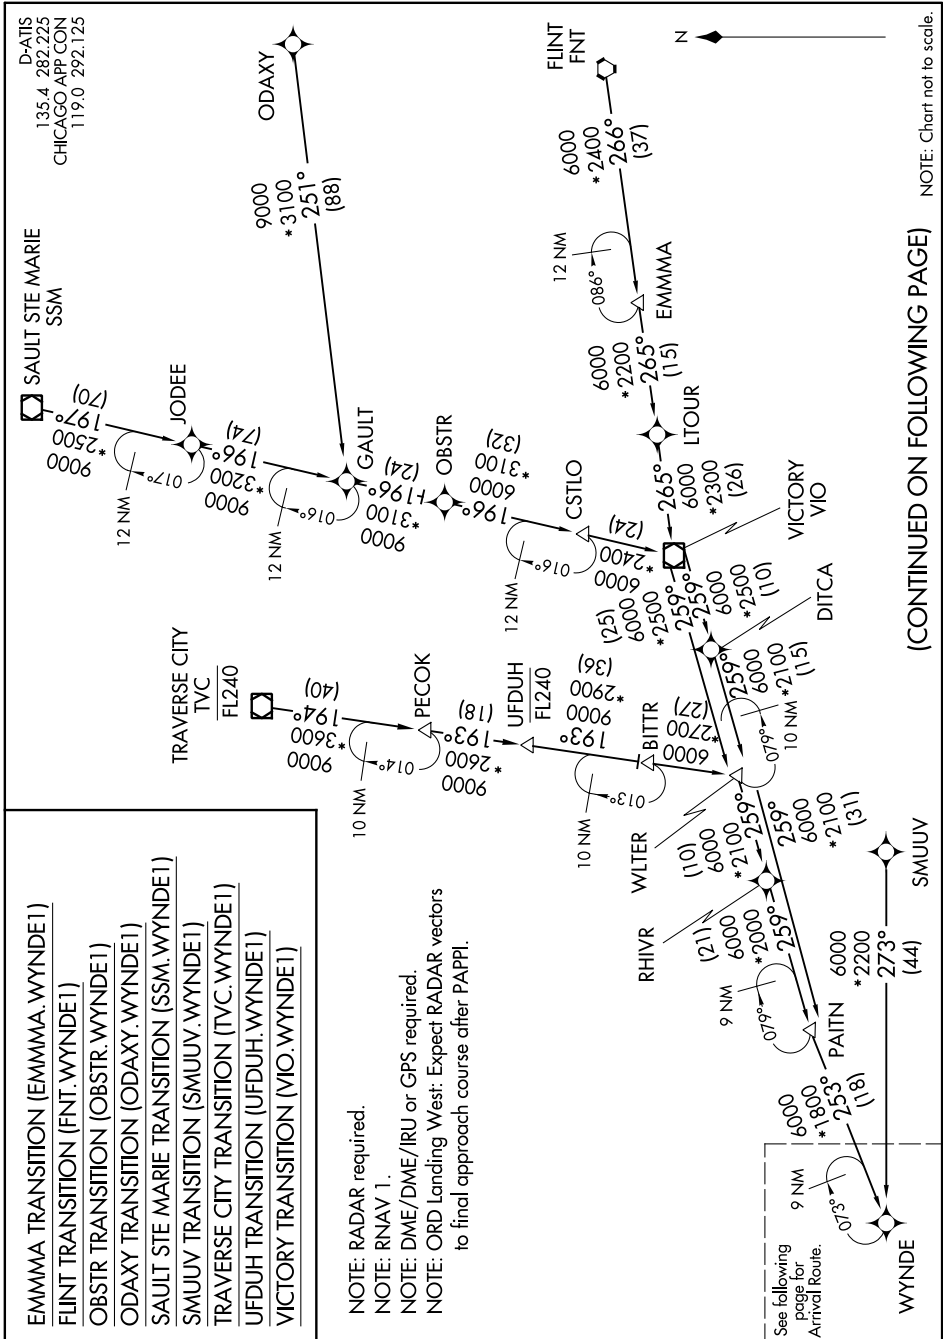

WYNDE ONE ARRIVAL (RNAV) Transition Routes

CHICAGO, ILLINOIS

EC-3, 10 SEP 2020 to 08 OCT 2020

(CONTINUED ON FOLLOWING PAGE)

EC-3, 10 SEP 2020 to 08 OCT 2020

WYNDE ONE ARRIVAL (RNAV) Transition Routes