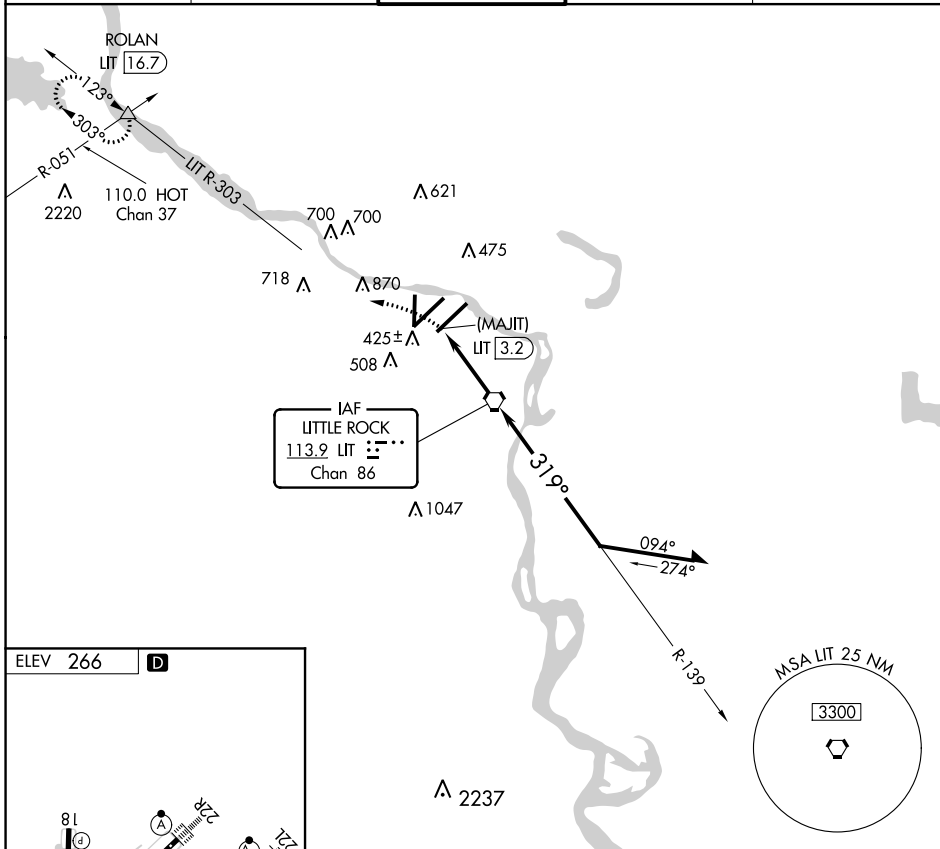

VORTAC LIT 113.9 Chan 86	APP CRS 319°	Rwy Idg TDZE Apt Elev	N/A N/A 266
--	------------------------	-----------------------------	--

VOR-A
BILL AND HILLARY CLINTON NATIONAL/ADAMS FIELD (LIT)

		MISSED APPROACH: Climbing left turn to 3500 on LIT R-303 to ROLAN INT and hold.		
--	--	---	--	--

D-ATIS 125.65	LITTLE ROCK APP CON 135.4 353.6	ADAMS TOWER 118.7 257.8	GND CON 121.9 339.8	CLNC DEL 118.95
-------------------------	---	-----------------------------------	-------------------------------	---------------------------

CATEGORY	A	B	C	D
C CIRCLING	820-1 554 (600-1)	1000-1 734 (800-1)	1180-2¾ 914 (1000-2¾)	1180-3 914 (1000-3)

SC-1, 10 SEP 2020 to 08 OCT 2020

SC-1, 10 SEP 2020 to 08 OCT 2020