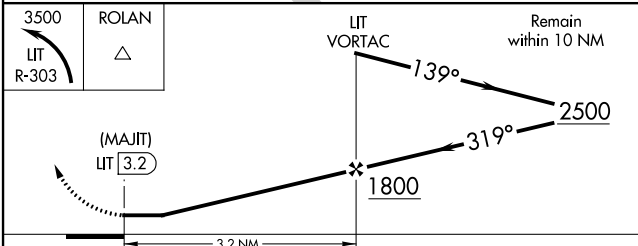

VORTAC LIT 113.9 Chan 86	APP CRS 319°	Rwy Idg TDZE Apt Elev	N/A N/A 266
--	------------------------	-----------------------------	--

VOR-A
BILL AND HILLARY CLINTON NATIONAL/ADAMS FIELD (LIT)

		MISSED APPROACH: Climbing left turn to 3500 on LIT R-303 to ROLAN INT and hold.		
--	--	---	--	--

D-ATIS 125.65	LITTLE ROCK APP CON 135.4 353.6	ADAMS TOWER 118.7 257.8	GND CON 121.9 339.8	CLNC DEL 118.95
-------------------------	---	-----------------------------------	-------------------------------	---------------------------

CATEGORY	A	B	C	D
C CIRCLING	820-1 554 (600-1)	1000-1 734 (800-1)	1180-2¾ 914 (1000-2¾)	1180-3 914 (1000-3)

SC-1, 10 SEP 2020 to 08 OCT 2020

SC-1, 10 SEP 2020 to 08 OCT 2020