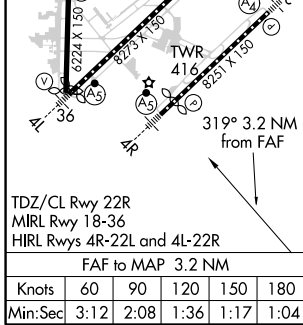

VORTAC LIT 113.9 Chan 86	APP CRS 319°	Rwy Idg TDZE Apt Elev	N/A N/A 266
--	------------------------	-----------------------------	--

VOR-A
BILL AND HILLARY CLINTON NATIONAL/ADAMS FIELD (LIT)

		MISSED APPROACH: Climbing left turn to 3500 on LIT R-303 to ROLAN INT and hold.		
--	--	---	--	--

D-ATIS 125.65	LITTLE ROCK APP CON 135.4 353.6	ADAMS TOWER 118.7 257.8	GND CON 121.9 339.8	CLNC DEL 118.95
-------------------------	---	-----------------------------------	-------------------------------	---------------------------

CATEGORY	A	B	C	D
C CIRCLING	820-1 554 (600-1)	1000-1 734 (800-1)	1180-2¾ 914 (1000-2¾)	1180-3 914 (1000-3)

SC-1, 10 SEP 2020 to 08 OCT 2020

SC-1, 10 SEP 2020 to 08 OCT 2020