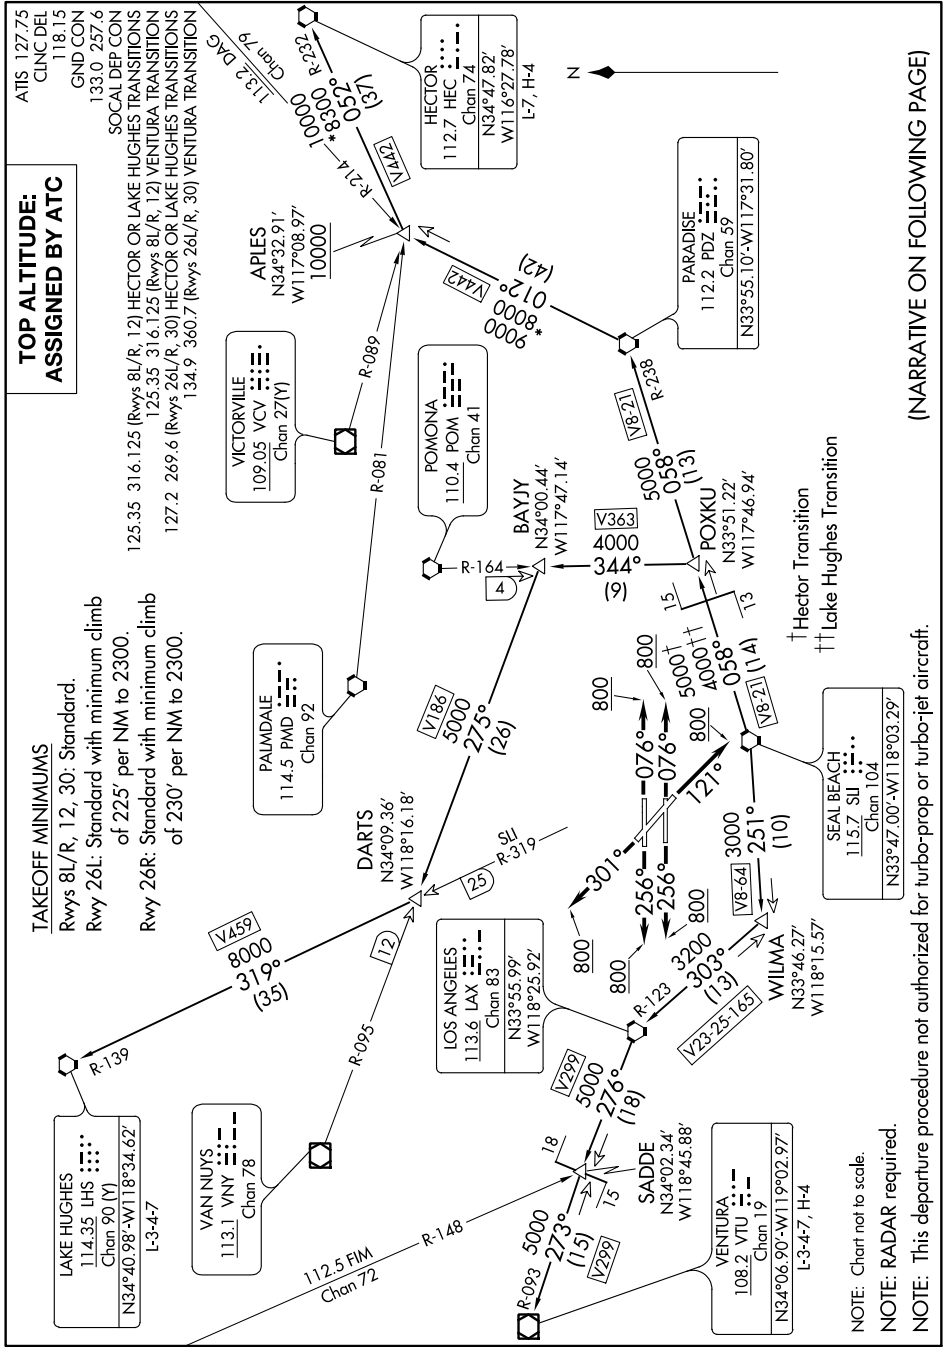

ANAHEIM ONE DEPARTURE

SW-3, 10 SEP 2020 to 08 OCT 2020

(NARRATIVE ON FOLLOWING PAGE)

SW-3, 10 SEP 2020 to 08 OCT 2020

NOTE: Chart not to scale.
NOTE: RADAR required.
NOTE: This departure procedure not authorized for turbo-prop or turbo-jet aircraft.