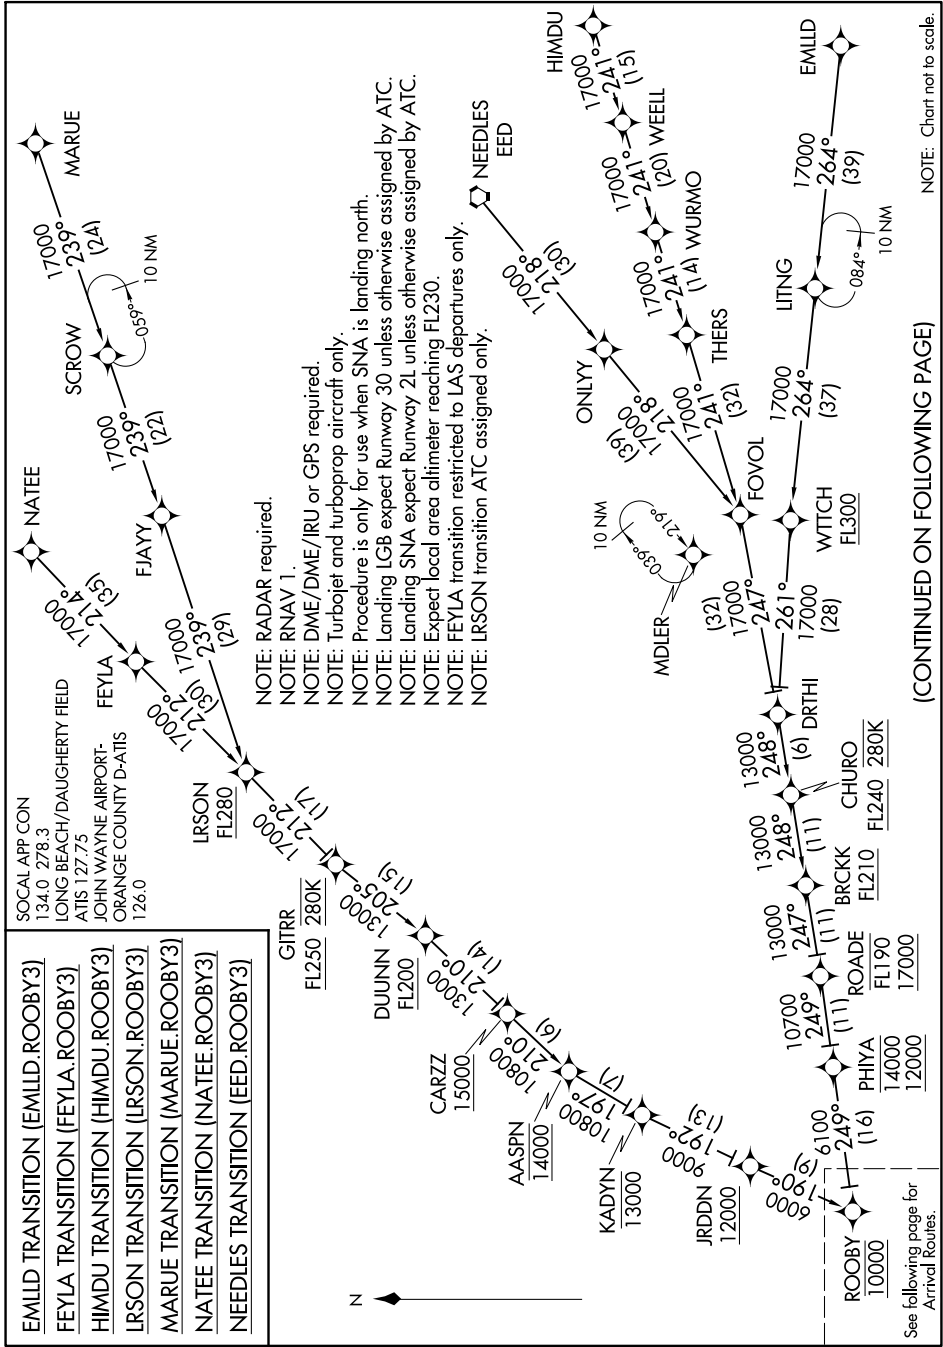

ROOBY THREE ARRIVAL (RNAV) Transition Routes

SW-3, 10 SEP 2020 to 08 OCT 2020

SW-3, 10 SEP 2020 to 08 OCT 2020