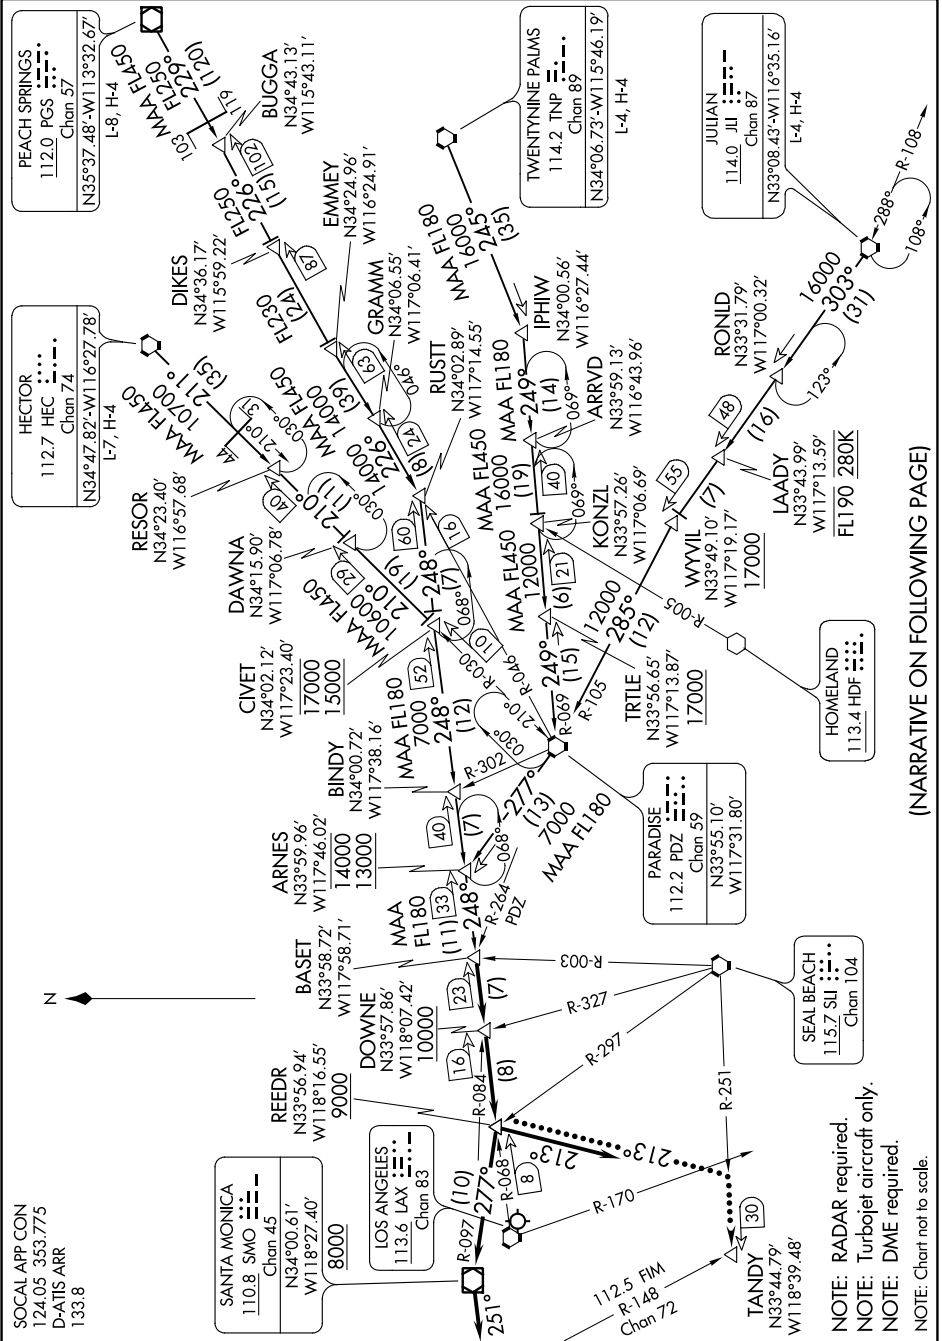

# BASET FIVE ARRIVAL

AL-237 (FAA)

LOS ANGELES INTL (LAX)  
LOS ANGELES, CALIFORNIA

SW-3, 10 SEP 2020 to 08 OCT 2020

(NARRATIVE ON FOLLOWING PAGE)

SW-3, 10 SEP 2020 to 08 OCT 2020

# BASET FIVE ARRIVAL

LOS ANGELES, CALIFORNIA  
LOS ANGELES INTL (LAX)