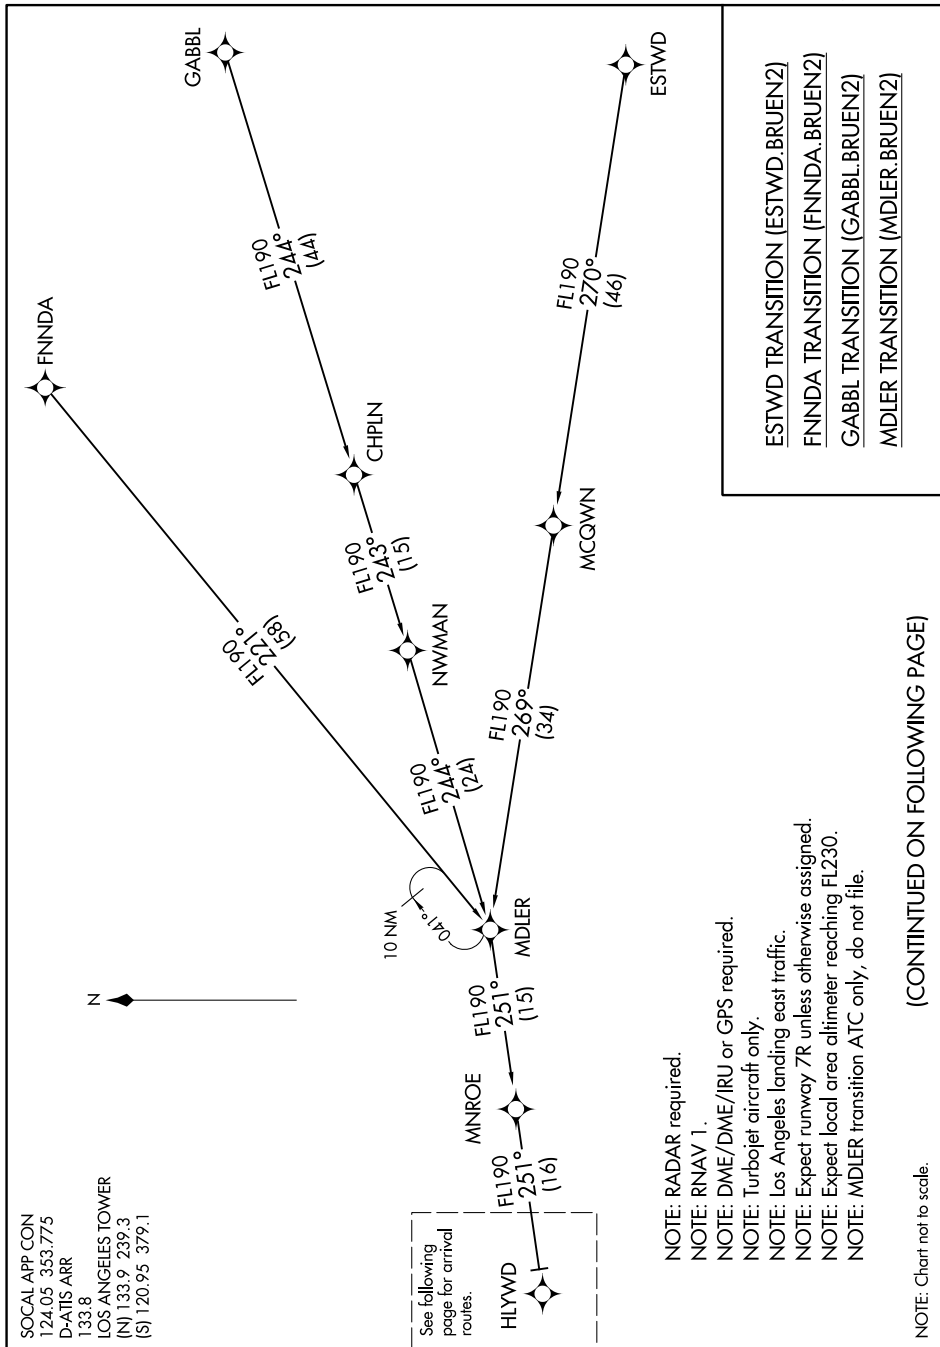

BRUEN TWO ARRIVAL (RNAV) Transition Routes

SW-3, 10 SEP 2020 to 08 OCT 2020

BRUEN TWO ARRIVAL (RNAV) Transition Routes

SW-3, 10 SEP 2020 to 08 OCT 2020