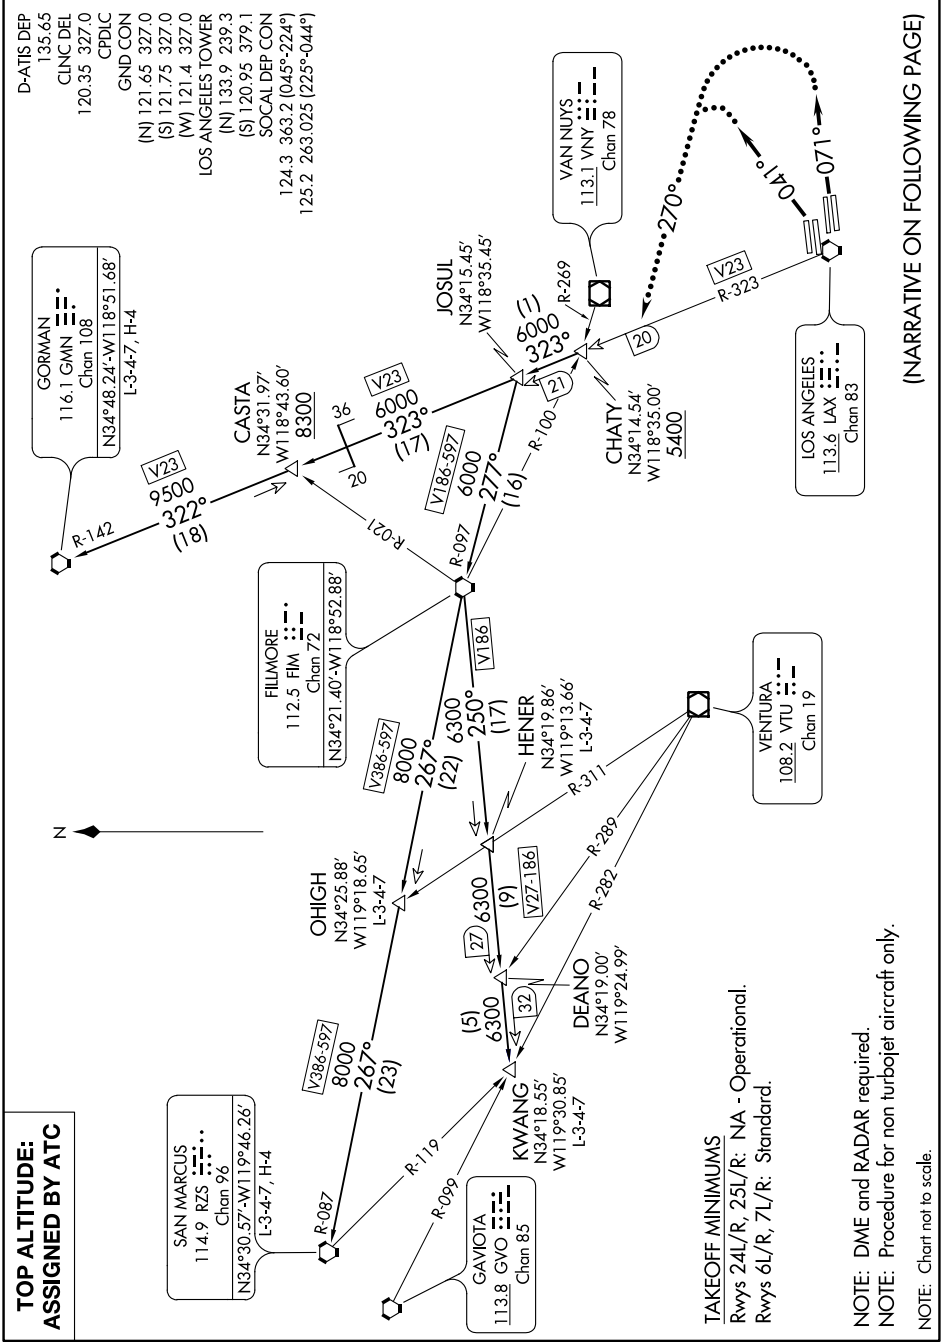

(CHATY5.CHATY) 17229
CHATY FIVE DEPARTURE

AL-237 (FAA)

LOS ANGELES INTL (LAX)
LOS ANGELES, CALIFORNIA

SW-3, 10 SEP 2020 to 08 OCT 2020

**TOP ALTITUDE:
ASSIGNED BY ATC**

NOTE: DME and RADAR required.
NOTE: Procedure for non turbojet aircraft only.
NOTE: Chart not to scale.

(NARRATIVE ON FOLLOWING PAGE)

(CHATY5.CHATY) 27APR17
CHATY FIVE DEPARTURE

LOS ANGELES, CALIFORNIA
LOS ANGELES INTL (LAX)

SW-3, 10 SEP 2020 to 08 OCT 2020