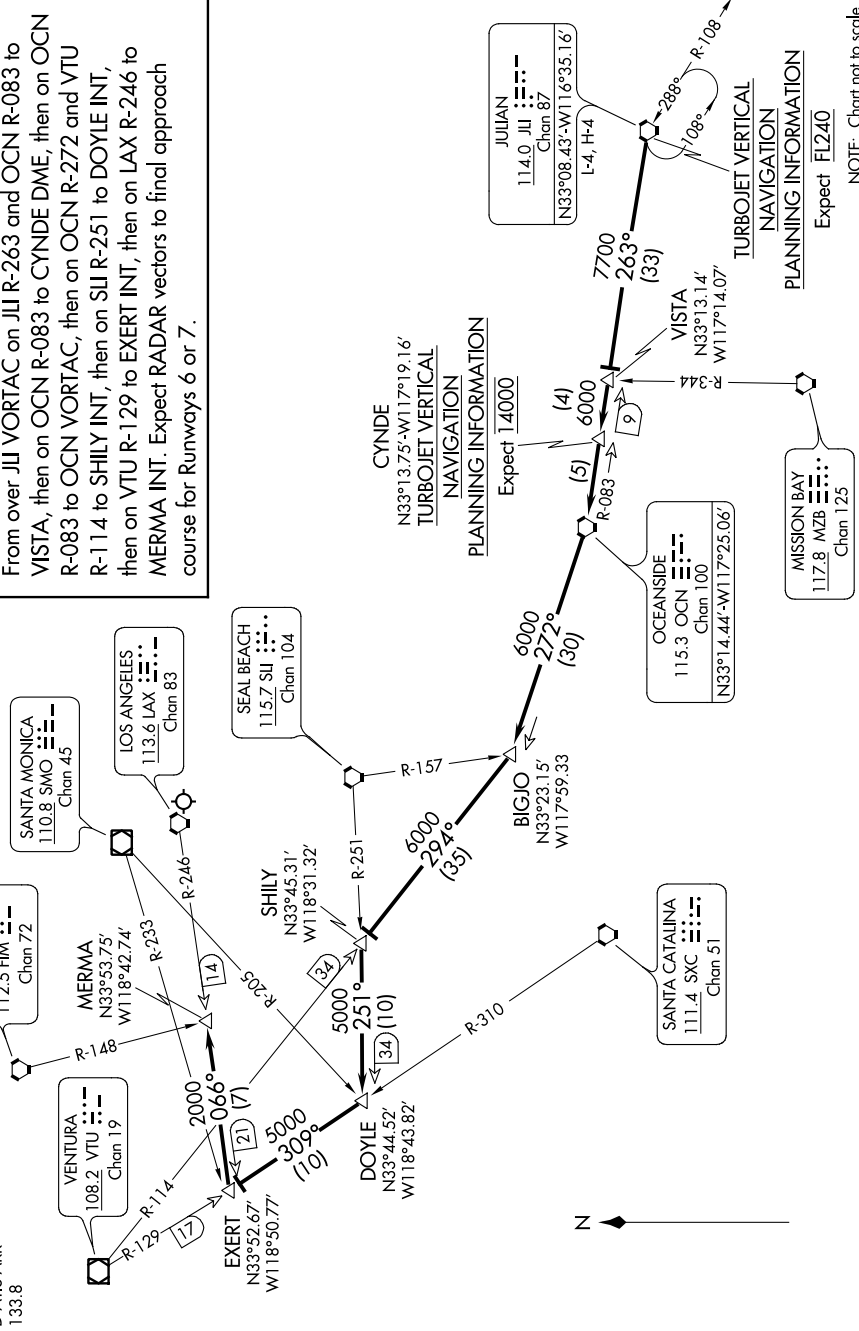

OCEAN THREE ARRIVAL

AL-237 (FAA)

LOS ANGELES INTL (LAX)
LOS ANGELES, CALIFORNIA

SW-3, 10 SEP 2020 to 08 OCT 2020

ARRIVAL ROUTE DESCRIPTION

From over JLI VORTAC on JLI R-263 and OCN R-083 to VISTA, then on OCN R-083 to CYNDE DME, then on OCN R-083 to OCN VORTAC, then on OCN R-272 and VTU R-114 to SHILY INT, then on SLI R-251 to DOYLE INT, then on VTU R-129 to EXERT INT, then on LAX R-246 to MERMA INT. Expect RADAR vectors to final approach course for Runways 6 or 7.

SOCAL APP CON
128.1 281.4
D-ATIS ARR
133.8

NOTE: Chart not to scale.

OCEAN THREE ARRIVAL

LOS ANGELES, CALIFORNIA
LOS ANGELES INTL (LAX)

SW-3, 10 SEP 2020 to 08 OCT 2020