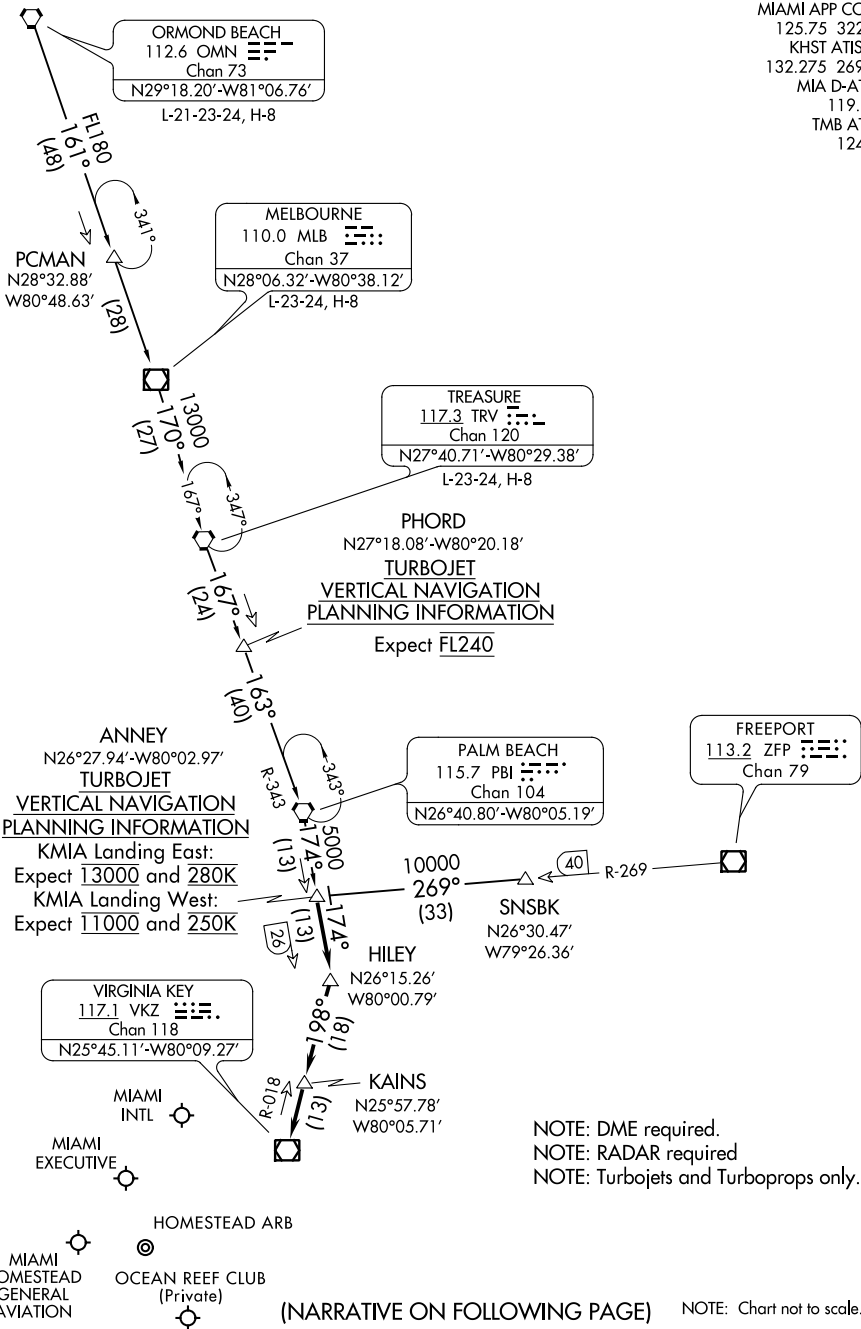

ANNEY FOUR ARRIVAL

MIAMI, FLORIDA

MIAMI APP CON
 125.75 322.3
 KHST ATIS ★
 132.275 269.9
 MIA D-ATIS
 119.15
 TMB ATIS
 124.0

SE-3, 10 SEP 2020 to 08 OCT 2020

SE-3, 10 SEP 2020 to 08 OCT 2020

(NARRATIVE ON FOLLOWING PAGE)

NOTE: Chart not to scale.

ANNEY FOUR ARRIVAL

MIAMI, FLORIDA