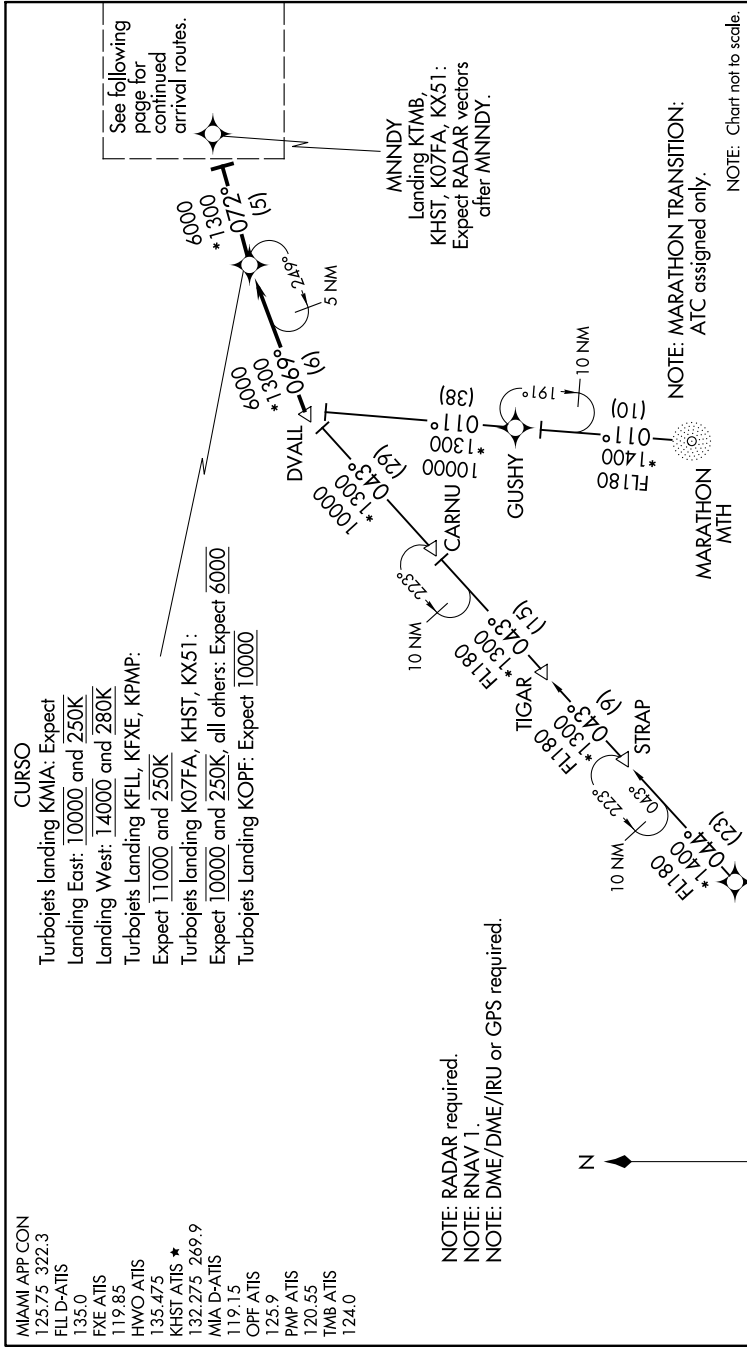

SE-3, 10 SEP 2020 to 08 OCT 2020

EADEN TRANSITION (EADEN.CURSO5)
MARATHON TRANSITION (MTH.CURSO5)

ARRIVAL ROUTE DESCRIPTION
 From DVALL on track 069° to CURSO,
 then on track 072° to MNNDY.

(CONTINUED ON FOLLOWING PAGES)

SE-3, 10 SEP 2020 to 08 OCT 2020