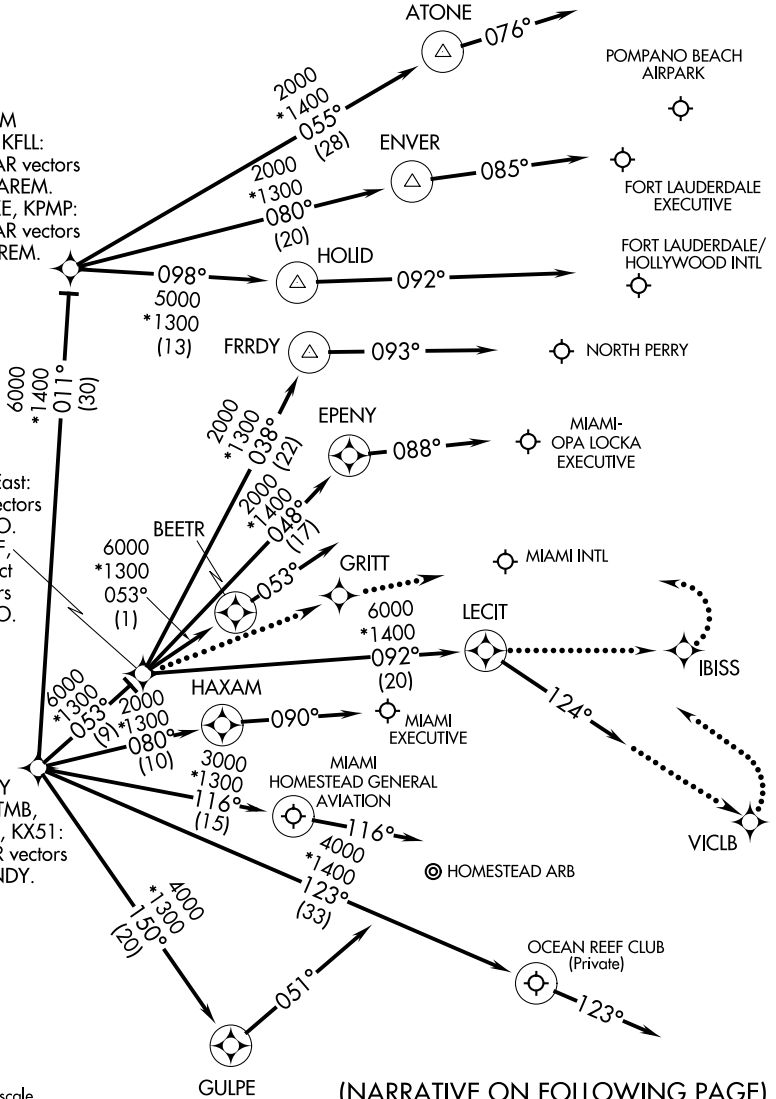

CURSO FIVE ARRIVAL (RNAV) Arrival Routes

MIAMI APP CON
 125.75 322.3
 FLL D-ATIS
 135.0
 FXE ATIS
 119.85
 HWO ATIS
 135.475
 KHST ATIS*
 132.275 269.9
 MIA D-ATIS
 119.15
 OPF ATIS
 125.9
 PMP ATIS
 120.55
 TMB ATIS
 124.0

NOTE: RADAR required.
 NOTE: RNAV 1.
 NOTE: DME/DME/IRU or GPS required.

JAREM
 Landing KFL:
 Expect RADAR vectors
 prior to JAREM.
 Landing KFEX, KPMP:
 Expect RADAR vectors
 after JAREM.

JODPO
 KMIA Landing East:
 Expect RADAR vectors
 prior to JODPO.
 Landing KOPF,
 KHWO: Expect
 RADAR vectors
 prior to JODPO.

MNNDY
 Landing KTMB,
 KHST, K07FA, KX51:
 Expect RADAR vectors
 after MNNDY.

NOTE: Chart not to scale.

(NARRATIVE ON FOLLOWING PAGE)

SE-3, 10 SEP 2020 to 08 OCT 2020

SE-3, 10 SEP 2020 to 08 OCT 2020