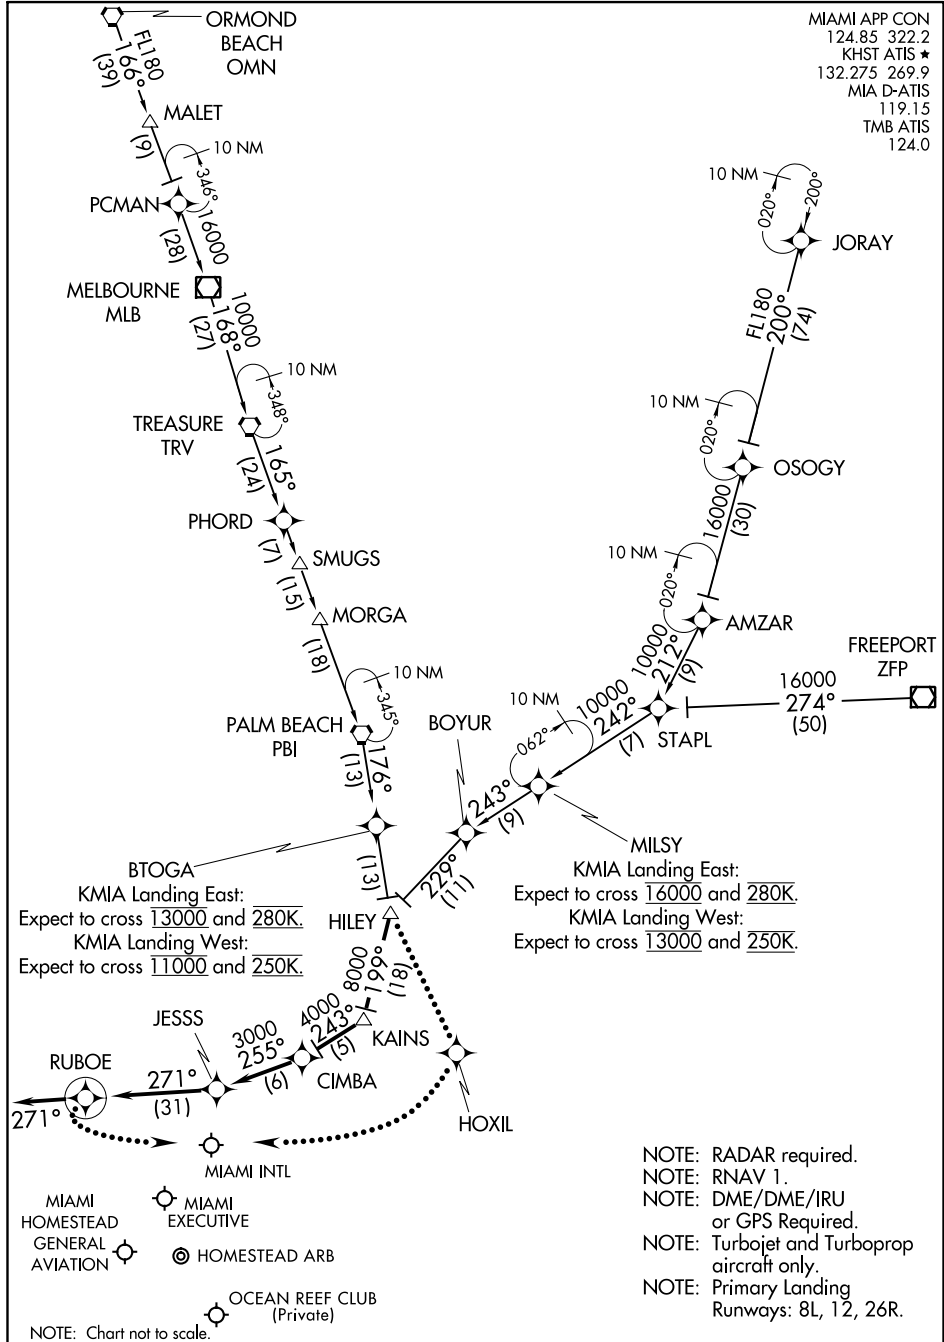

# HILEY SEVEN ARRIVAL (RNAV)

MIAMI, FLORIDA

MIAMI APP CON  
 124.85 322.2  
 KHST ATIS ★  
 132.275 269.9  
 MIA D-ATIS  
 119.15  
 TMB ATIS  
 124.0

SE-3, 10 SEP 2020 to 08 OCT 2020

SE-3, 10 SEP 2020 to 08 OCT 2020

# HILEY SEVEN ARRIVAL (RNAV)

MIAMI, FLORIDA