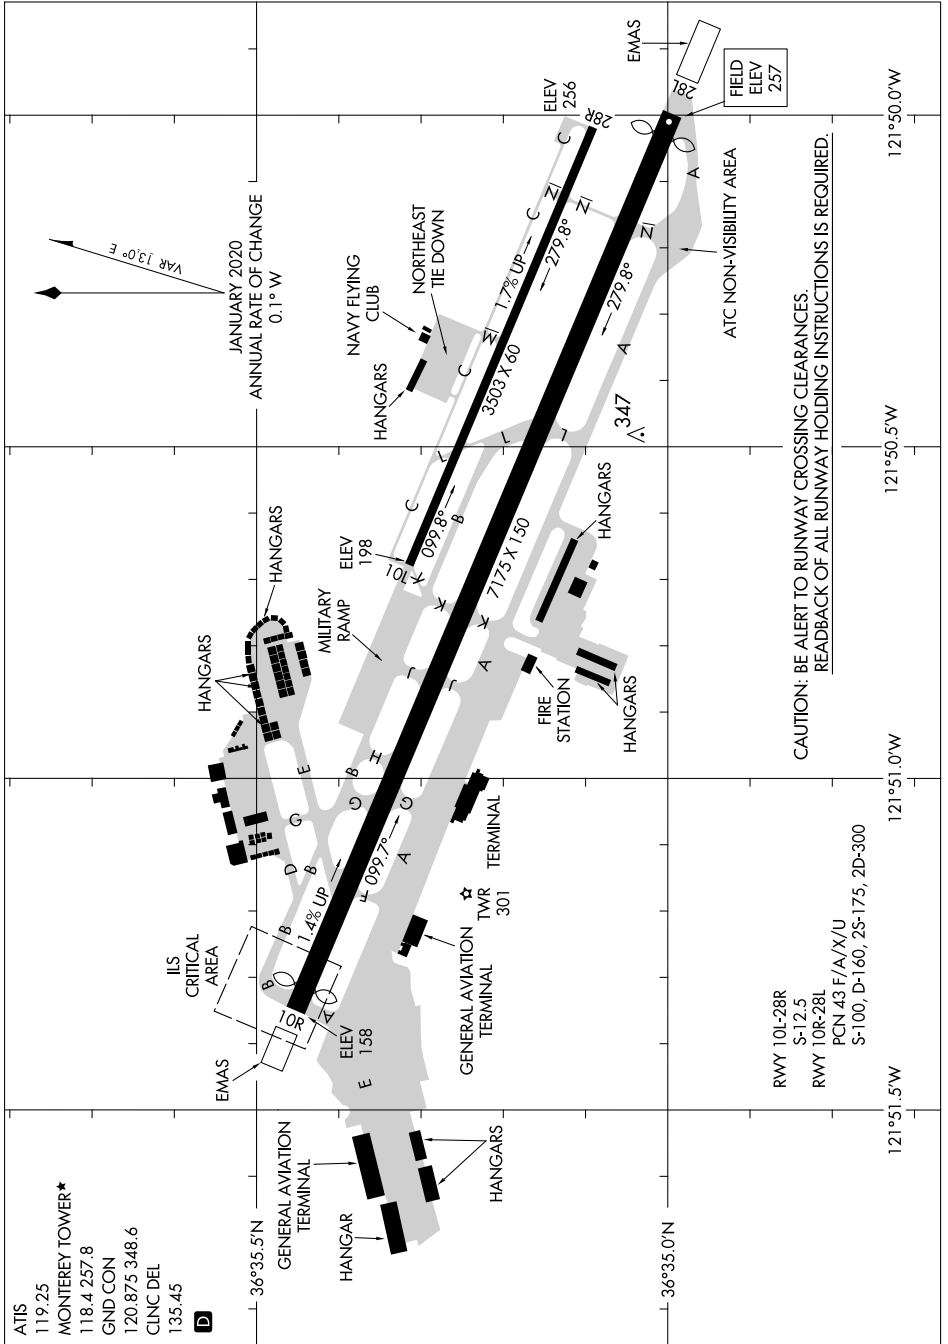

AIRPORT DIAGRAM

AL-271 (FAA)

MONTEREY RGNL (MRY)
MONTEREY, CALIFORNIA

SW-2, 10 SEP 2020 to 08 OCT 2020

SW-2, 10 SEP 2020 to 08 OCT 2020

AIRPORT DIAGRAM

MONTEREY, CALIFORNIA
MONTEREY RGNL (MRY)