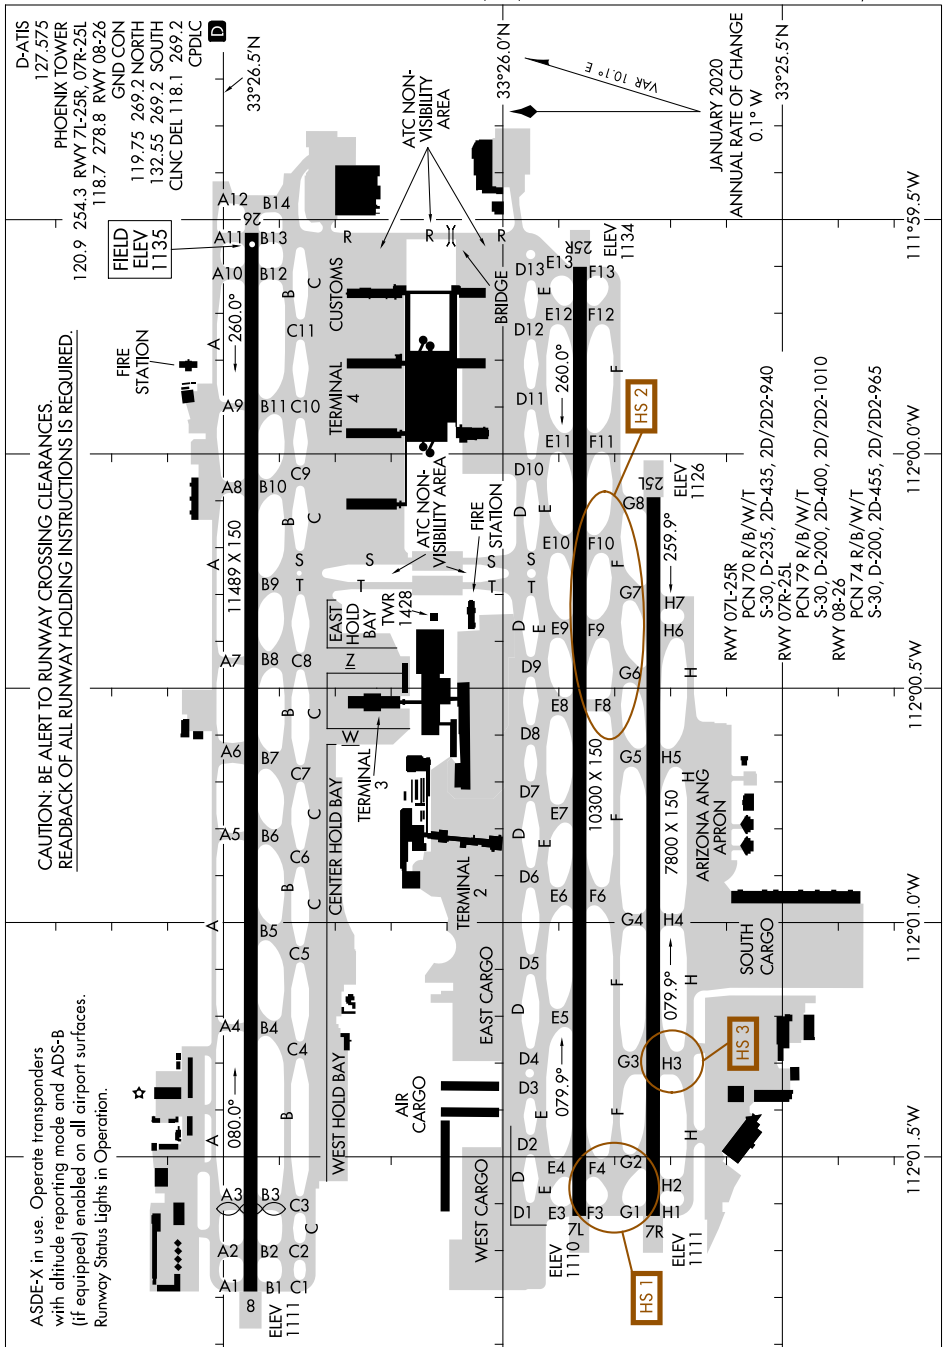

AIRPORT DIAGRAM

20086

PHOENIX SKY HARBOR INTL (PHX)

PHOENIX, ARIZONA

AL-322 (FAA)

SW-4, 10 SEP 2020 to 08 OCT 2020

SW-4, 10 SEP 2020 to 08 OCT 2020

AIRPORT DIAGRAM

20086

PHOENIX, ARIZONA

PHOENIX SKY HARBOR INTL (PHX)