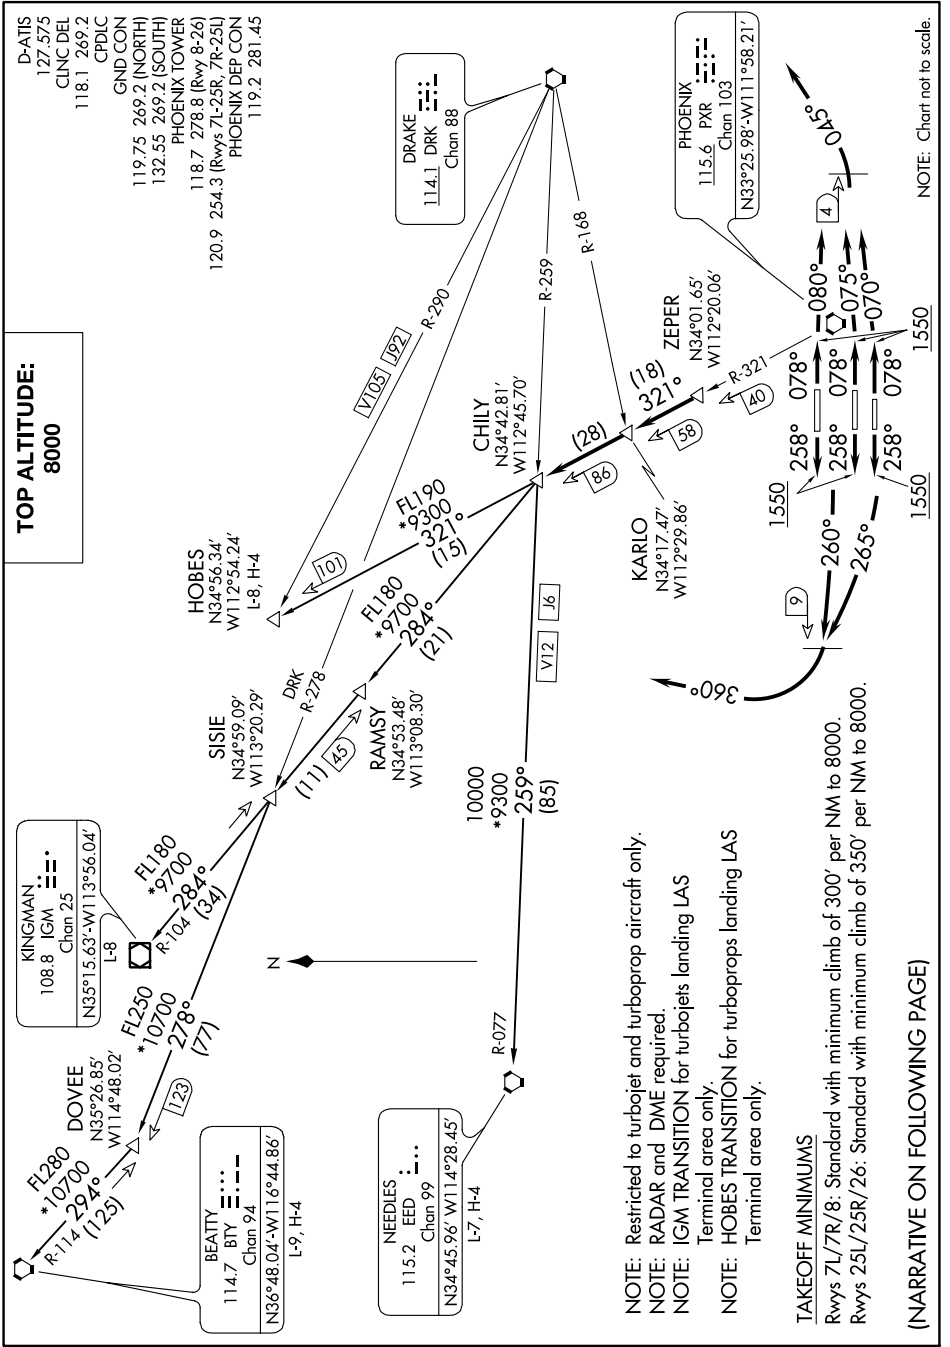

CHILY FOUR DEPARTURE

AL-322 (FAA)

PHOENIX SKY HARBOR INTL (PHX)
PHOENIX, ARIZONA

SW-4, 10 SEP 2020 to 08 OCT 2020

SW-4, 10 SEP 2020 to 08 OCT 2020

NOTE: Chart not to scale.