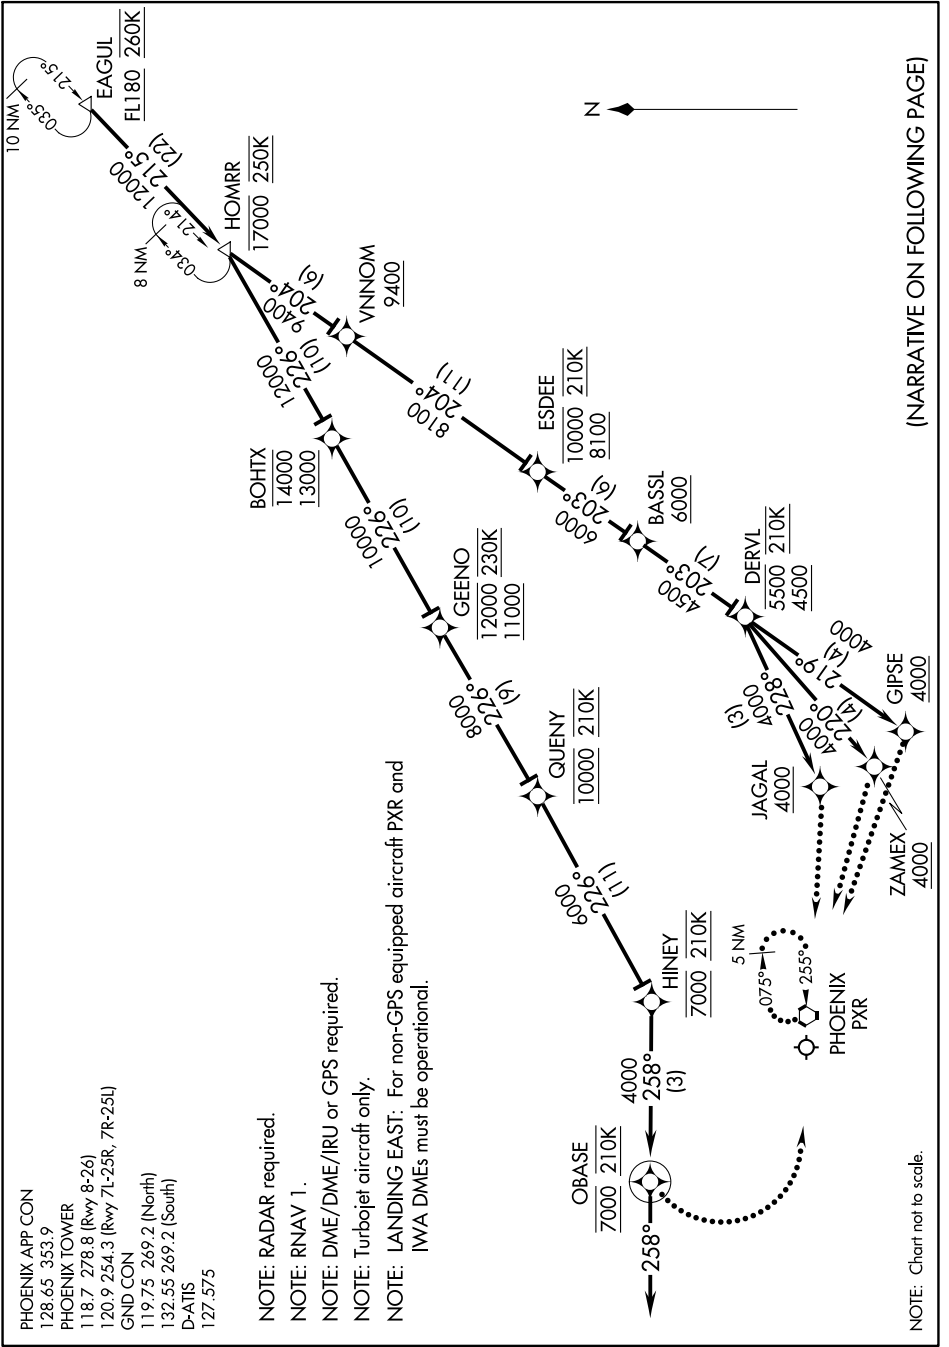

EAGUL SIX ARRIVAL (RNAV) Arrival Routes

SW-4, 10 SEP 2020 to 08 OCT 2020

(NARRATIVE ON FOLLOWING PAGE)

SW-4, 10 SEP 2020 to 08 OCT 2020

EAGUL SIX ARRIVAL (RNAV) Arrival Routes