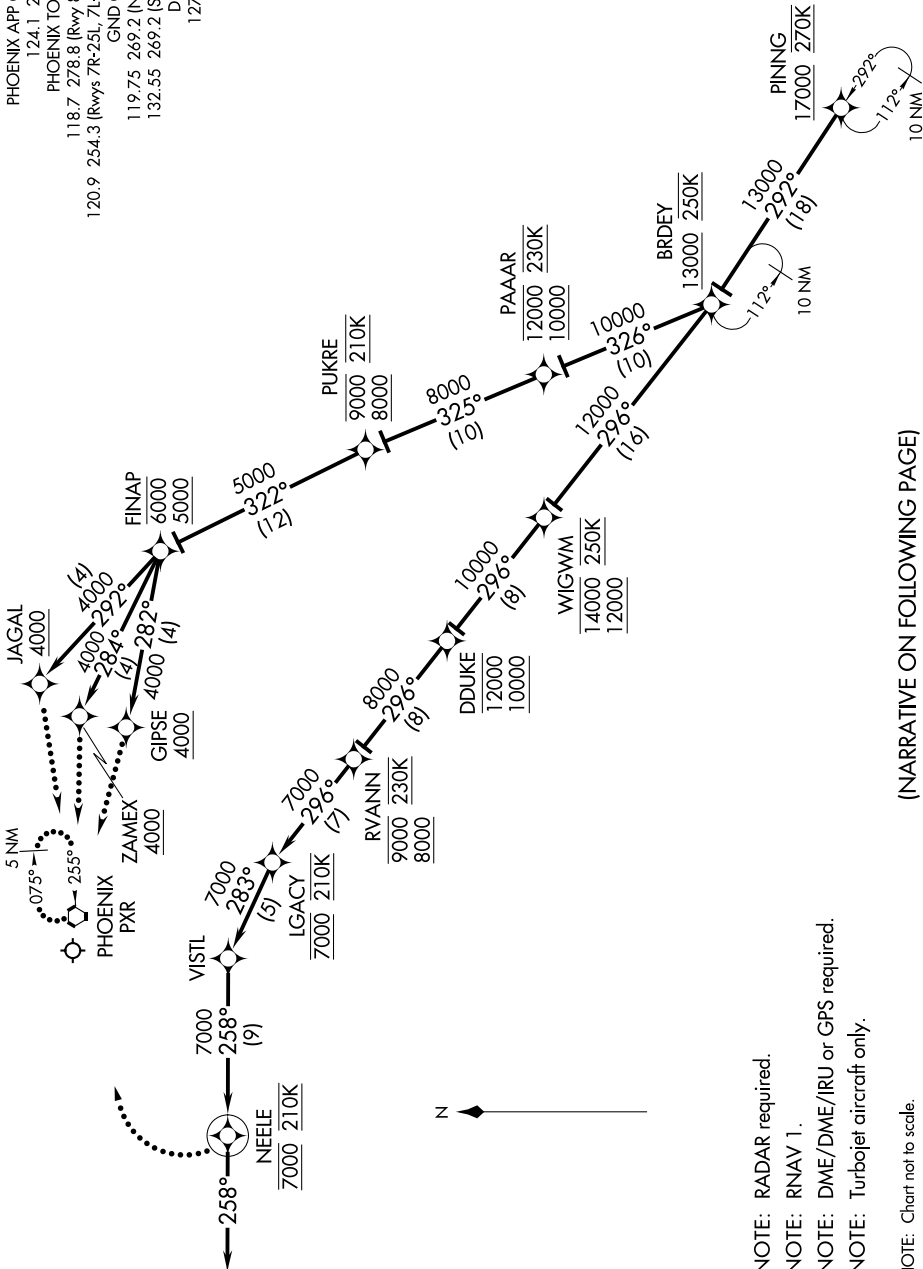

(PINNG.PINNG1) 17117

AL-322 (FAA)

PINNG ONE ARRIVAL (RNAV) Arrival Routes

PHOENIX SKY HARBOR INTL (PHX)

PHOENIX, ARIZONA

PHOENIX APP CON
124.1 256.9

PHOENIX TOWER
118.7 278.8 (Rwy 8-26)

120.9 254.3 (Rwys 7R-25L, 7L-25R)

GND CON
119.75 269.2 (North)
132.55 269.2 (South)

D-ATIS
127.575

(NARRATIVE ON FOLLOWING PAGE)

- NOTE: RADAR required.
- NOTE: RNAV 1.
- NOTE: DME/DME/IRU or GPS required.
- NOTE: Turbojet aircraft only.
- NOTE: Chart not to scale.

SW-4, 10 SEP 2020 to 08 OCT 2020

SW-4, 10 SEP 2020 to 08 OCT 2020

PINNG ONE ARRIVAL (RNAV) Arrival Routes

(PINNG.PINNG1) 18SEP14

PHOENIX, ARIZONA

PHOENIX SKY HARBOR INTL (PHX)