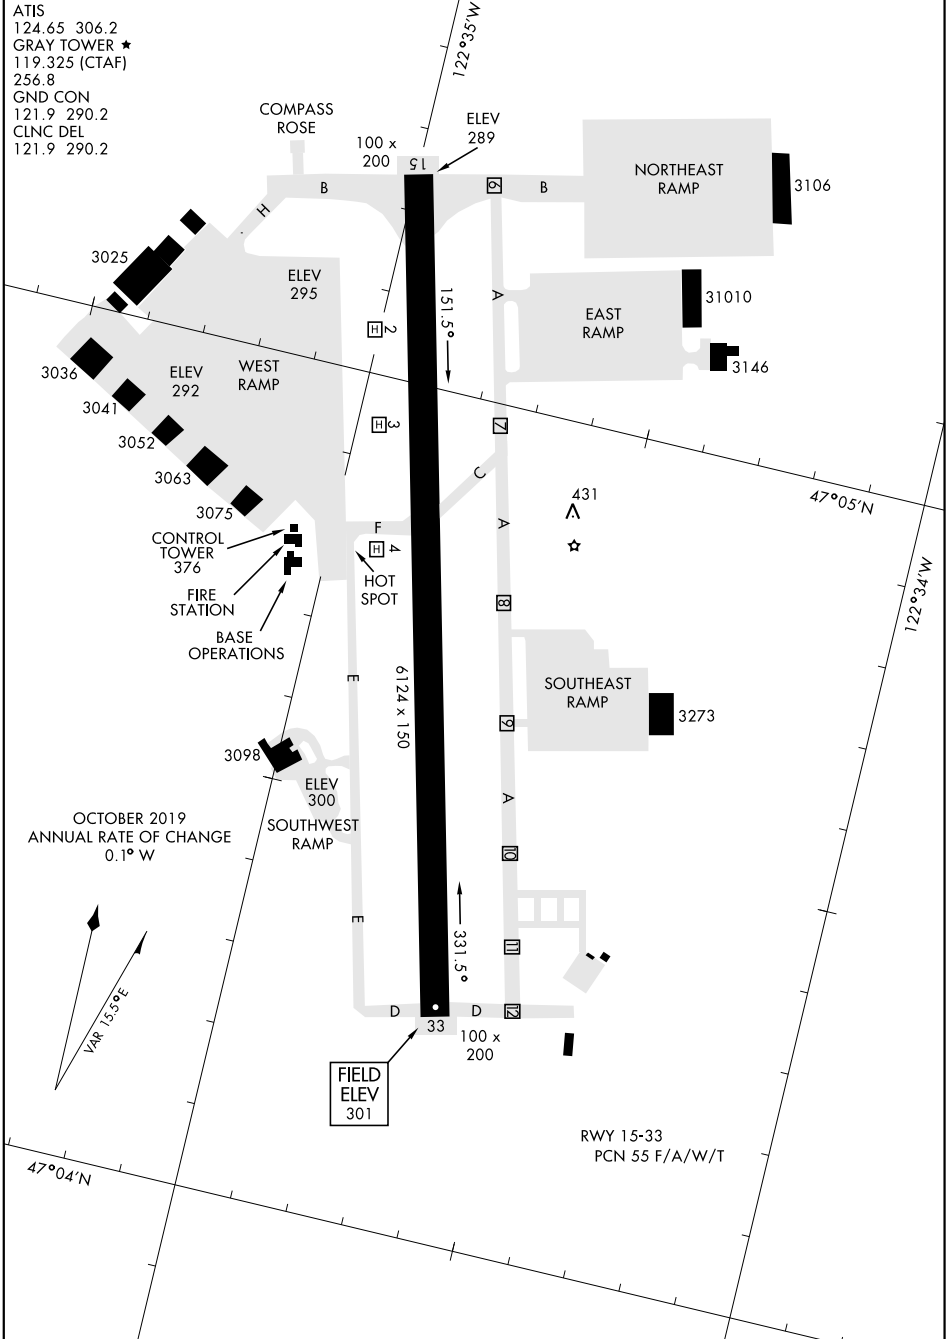

# AIRPORT DIAGRAM

ATIS  
 124.65 306.2  
 GRAY TOWER ★  
 119.325 (CTAF)  
 256.8  
 GND CON  
 121.9 290.2  
 CLNC DEL  
 121.9 290.2

NW-1, 10 SEP 2020 to 08 OCT 2020

NW-1, 10 SEP 2020 to 08 OCT 2020

# AIRPORT DIAGRAM