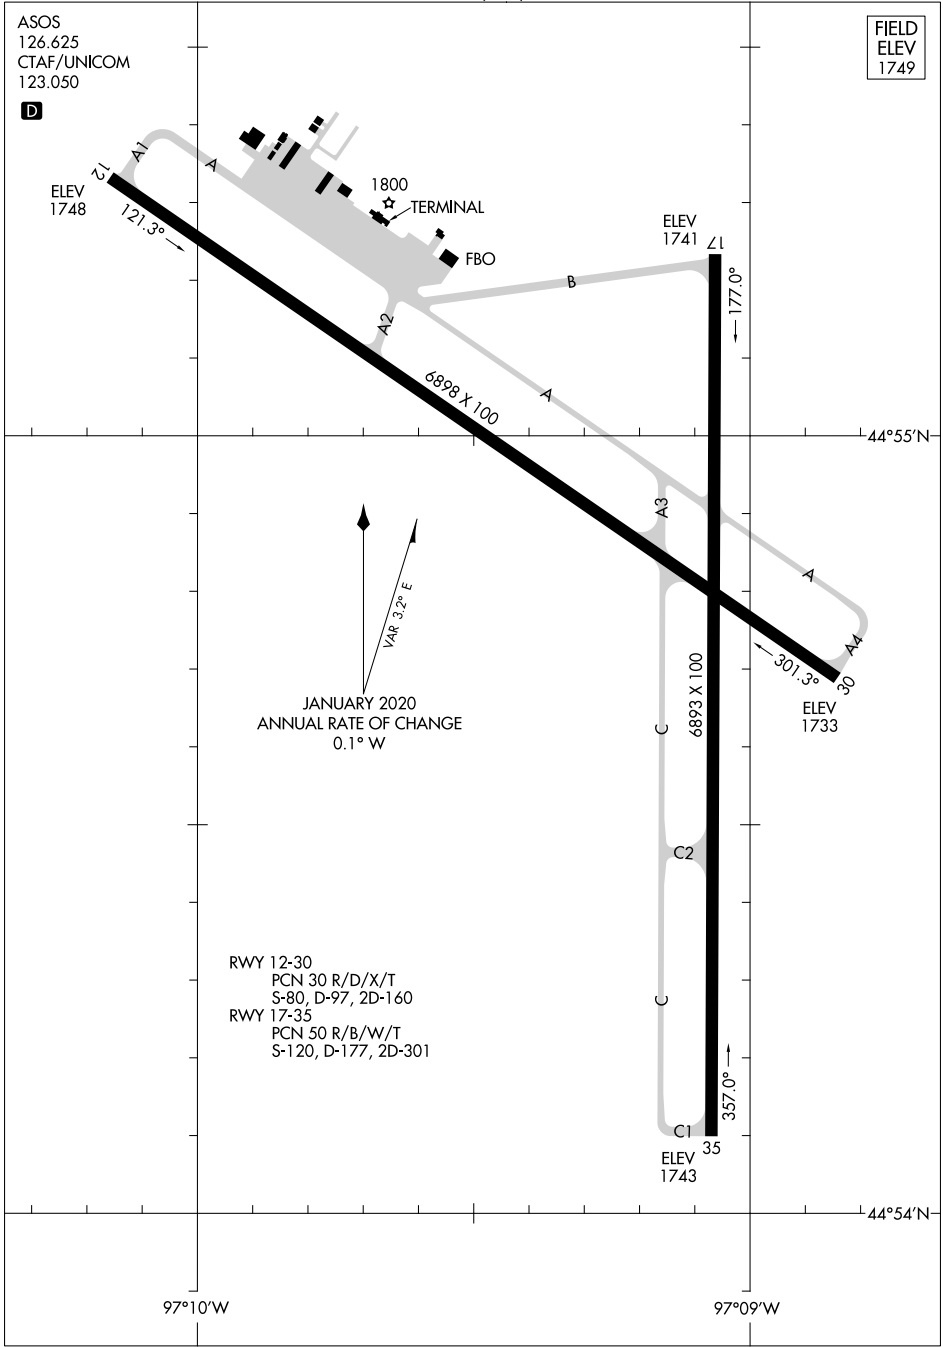

AIRPORT DIAGRAM

AL-444 (FAA)

WATERTOWN RGNL (A/TY)
WATERTOWN, SOUTH DAKOTA

ASOS
126.625
CTAF/UNICOM
123.050

FIELD
ELEV
1749

NC-1, 10 SEP 2020 to 08 OCT 2020

NC-1, 10 SEP 2020 to 08 OCT 2020

AIRPORT DIAGRAM

WATERTOWN, SOUTH DAKOTA
WATERTOWN RGNL (A/TY)