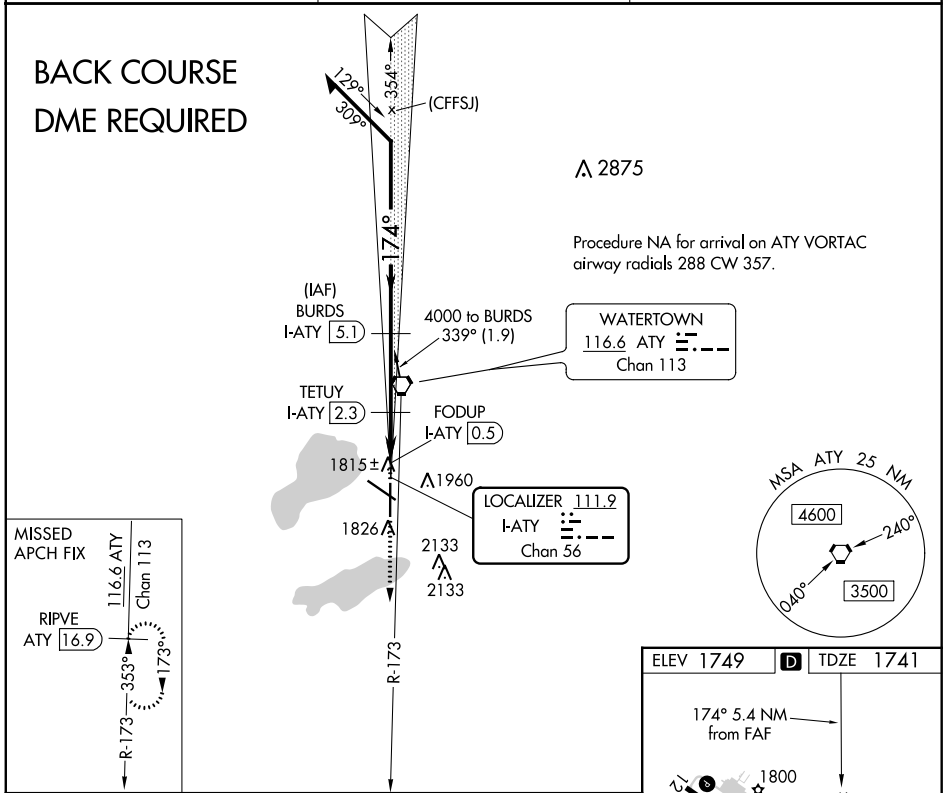

LOC/DME I-ATY 111.9 Chan 56	APP CRS 174°	Rwy Idg TDZE Apt Elev	6893 1741 1749
---	------------------------	-----------------------------	---

LOC BC RWY 17

WATERTOWN RGNL (ATY)

⚠	DME required	MISSED APPROACH: Climb to 4000 on ATY VORTAC R-173 to RIPVE/ATY VORTAC 16.9 DME and hold.
----------	--------------	--

ASOS 126.625	MINNEAPOLIS CENTER 128.5 306.2	UNICOM 123.05 (CTAF) 0
------------------------	--	----------------------------------

CATEGORY	A	B	C	D
S-17	2080-1 339 (400-1)			
C CIRCLING	2260-1 511 (600-1)	2500-2¼ 751 (800-2¼)	2500-2½ 751 (800-2½)	

NC-1, 10 SEP 2020 to 08 OCT 2020

NC-1, 10 SEP 2020 to 08 OCT 2020