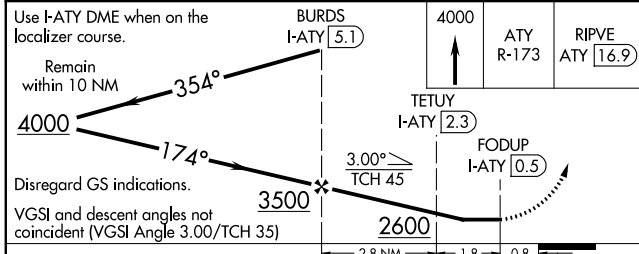

LOC/DME I-ATY 111.9 Chan 56	APP CRS 174°	Rwy Idg TDZE Apt Elev	6893 1741 1749
---	------------------------	-----------------------------	---

LOC BC RWY 17

WATERTOWN RGNL (ATY)

⚠	DME required	MISSED APPROACH: Climb to 4000 on ATY VORTAC R-173 to RIPVE/ATY VORTAC 16.9 DME and hold.
----------	--------------	--

ASOS 126.625	MINNEAPOLIS CENTER 128.5 306.2	UNICOM 123.05 (CTAF) 0
------------------------	--	----------------------------------

CATEGORY	A	B	C	D
S-17	2080-1 339 (400-1)			
C CIRCLING	2260-1 511 (600-1)	2500-2¼ 751 (800-2¼)	2500-2½ 751 (800-2½)	