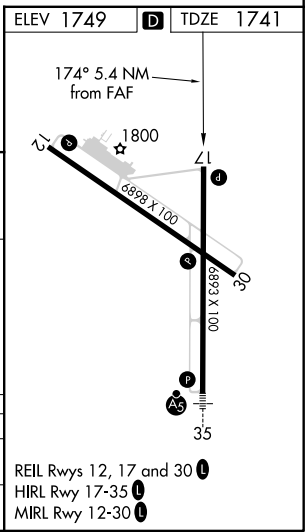

LOC/DME I-ATY 111.9 Chan 56	APP CRS 174°	Rwy Idg TDZE Apt Elev	6893 1741 1749
---	------------------------	-----------------------------	---

LOC BC RWY 17

WATERTOWN RGNL (ATY)

⚠	DME required	MISSED APPROACH: Climb to 4000 on ATY VORTAC R-173 to RIPVE/ATY VORTAC 16.9 DME and hold.
----------	--------------	--

ASOS 126.625	MINNEAPOLIS CENTER 128.5 306.2	UNICOM 123.05 (CTAF) 0
------------------------	--	----------------------------------

CATEGORY	A	B	C	D
S-17	2080-1 339 (400-1)			
C CIRCLING	2260-1 511 (600-1)	2500-2¼ 751 (800-2¼)	2500-2½ 751 (800-2½)	