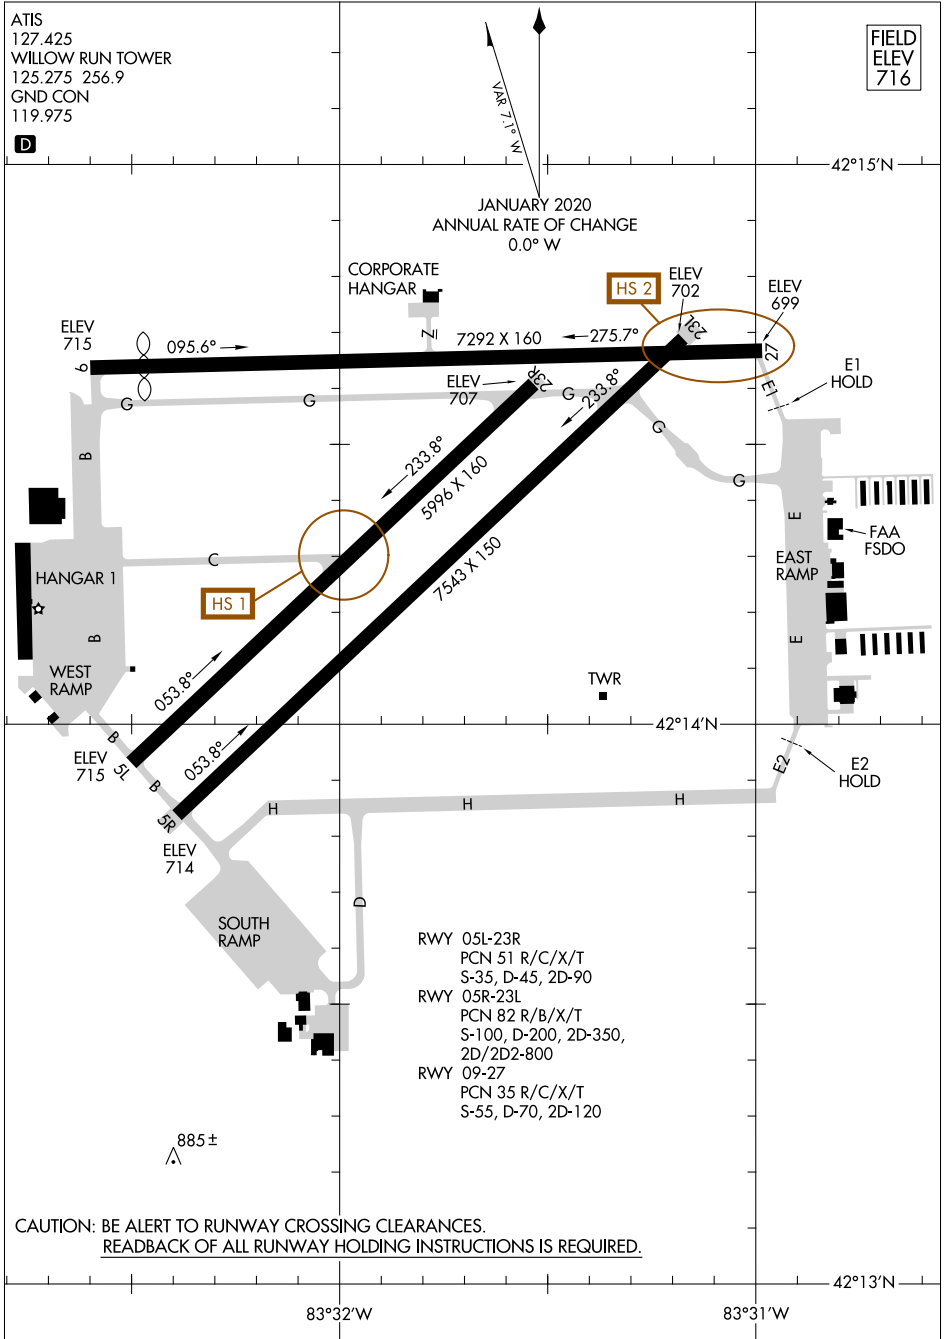

AIRPORT DIAGRAM

WILLOW RUN (YIP)
DETROIT, MICHIGAN

ATIS
127.425
WILLOW RUN TOWER
125.275 256.9
GND CON
119.975

AL-467 (FAA)

FIELD
ELEV
716

EC-1, 10 SEP 2020 to 08 OCT 2020

EC-1, 10 SEP 2020 to 08 OCT 2020

CAUTION: BE ALERT TO RUNWAY CROSSING CLEARANCES.
READBACK OF ALL RUNWAY HOLDING INSTRUCTIONS IS REQUIRED.

AIRPORT DIAGRAM

DETROIT, MICHIGAN
WILLOW RUN (YIP)