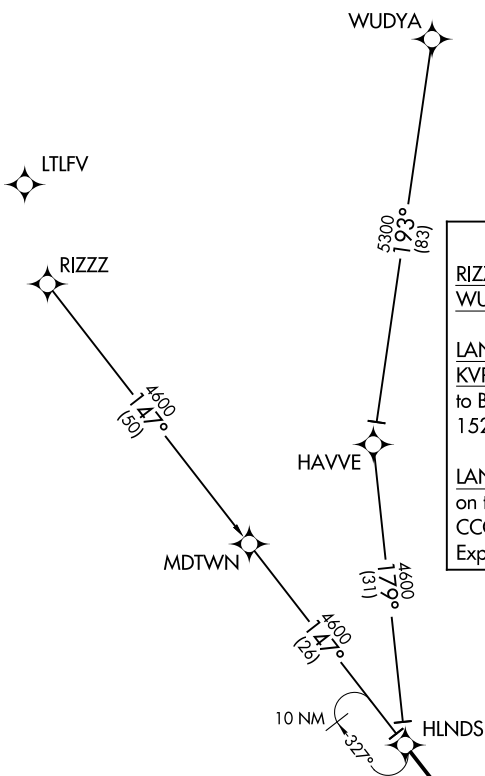

# BUKHD THREE ARRIVAL (RNAV)

ATLANTA, GEORGIA

ATLANTA APP CON  
 121.0 268.7  
 FTY ATIS  
 120.175  
 LZU ATIS  
 132.275  
 ★ KMGE ATIS  
 269.5  
 PDK ATIS  
 128.4  
 RYY ATIS  
 128.125

**ARRIVAL ROUTE DESCRIPTION**

RIZZZ TRANSITION (RIZZZ.BUKHD3)  
WUDYA TRANSITION (WUDYA.BUKHD3)

LANDING KHMP/KFCC/KRYV/KFTY/K6A2/KCCO/  
 KVPC/KPUJ/KMGE: From HLNDS on track 147°  
 to BUKHD, then on track 152° to DRINC, then on track  
 152°. Expect RADAR vectors to final approach course.

LANDING KPDK/KD73/KLZU/KCVC: From HLNDS  
 on track 147° to BUKHD, then on track 112° to  
 CCOKE, then on track 112°. Expect RADAR vectors to final approach course.

SE-4, 10 SEP 2020 to 08 OCT 2020

SE-4, 10 SEP 2020 to 08 OCT 2020

# BUKHD THREE ARRIVAL (RNAV)

(HLNDS.BUKHD3) 16JUL20

ATLANTA, GEORGIA