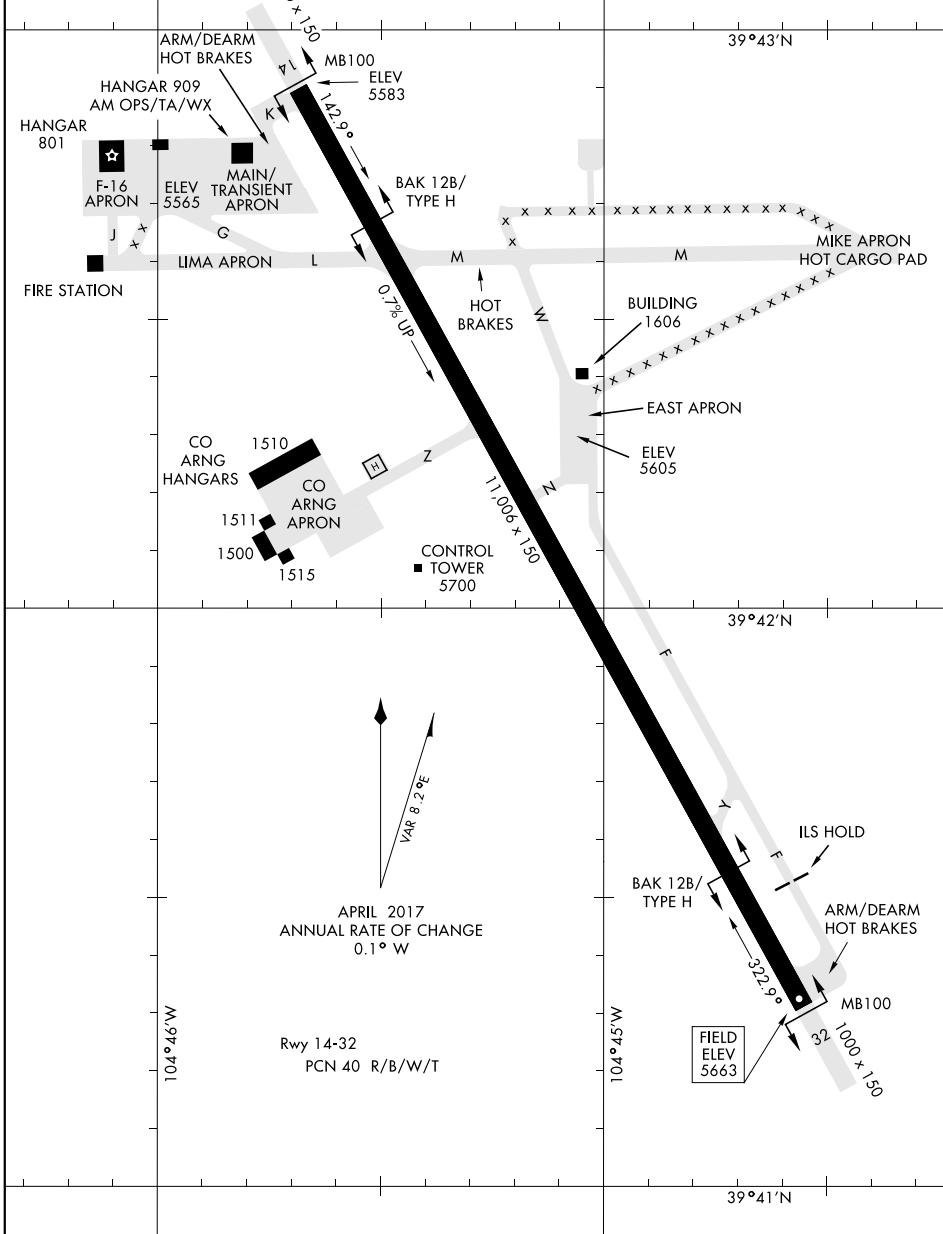

17117

AIRPORT DIAGRAM

AFD 538 [USAF]

BUCKLEY AFB (KBKF)

AURORA, COLORADO

ATIS ★ 119.675 259.3
 BUCKLEY TOWER ★
 121.0 291.675
 GND CON
 121.6 275.8

SW-1, 10 SEP 2020 to 08 OCT 2020

SW-1, 10 SEP 2020 to 08 OCT 2020

AIRPORT DIAGRAM

AURORA, COLORADO

BUCKLEY AFB (KBKF)